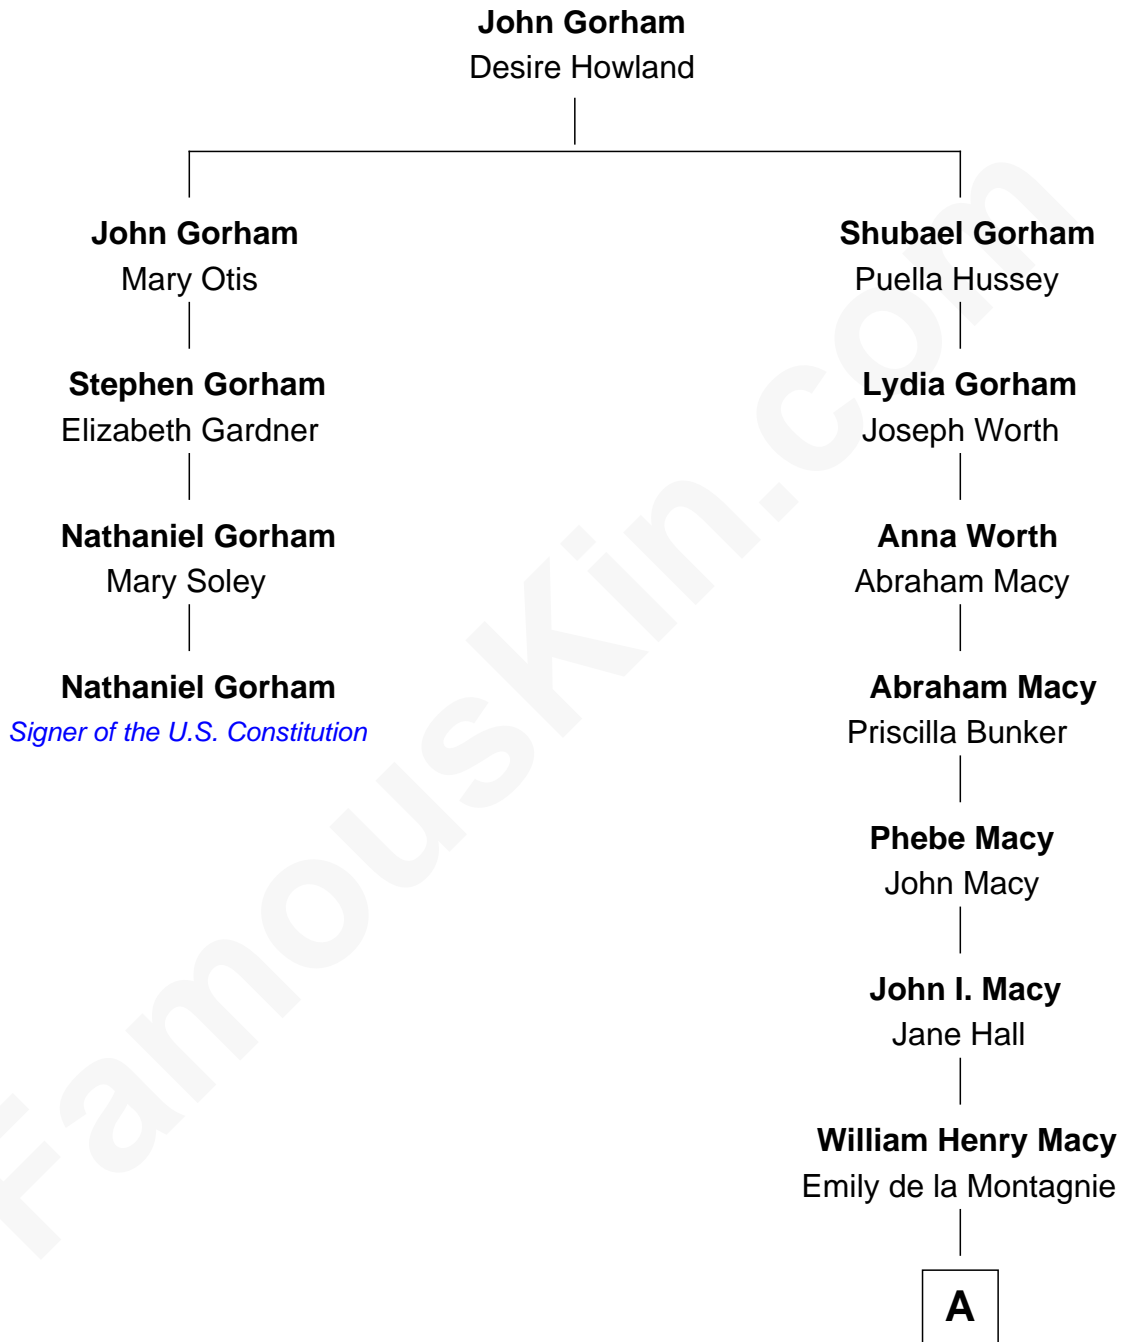

FamousKin.com

Relationship Chart of

Nathaniel Gorham

Signer of the U.S. Constitution

3rd cousin 6 times removed of

William H. Macy

TV and Movie Actor

A

—
Albert Hall Macy
Elizabeth C. Somerville

—
William Hall Macy
Lois Elizabeth Overstreet

—
William H. Macy
TV and Movie Actor

FamousKin.com