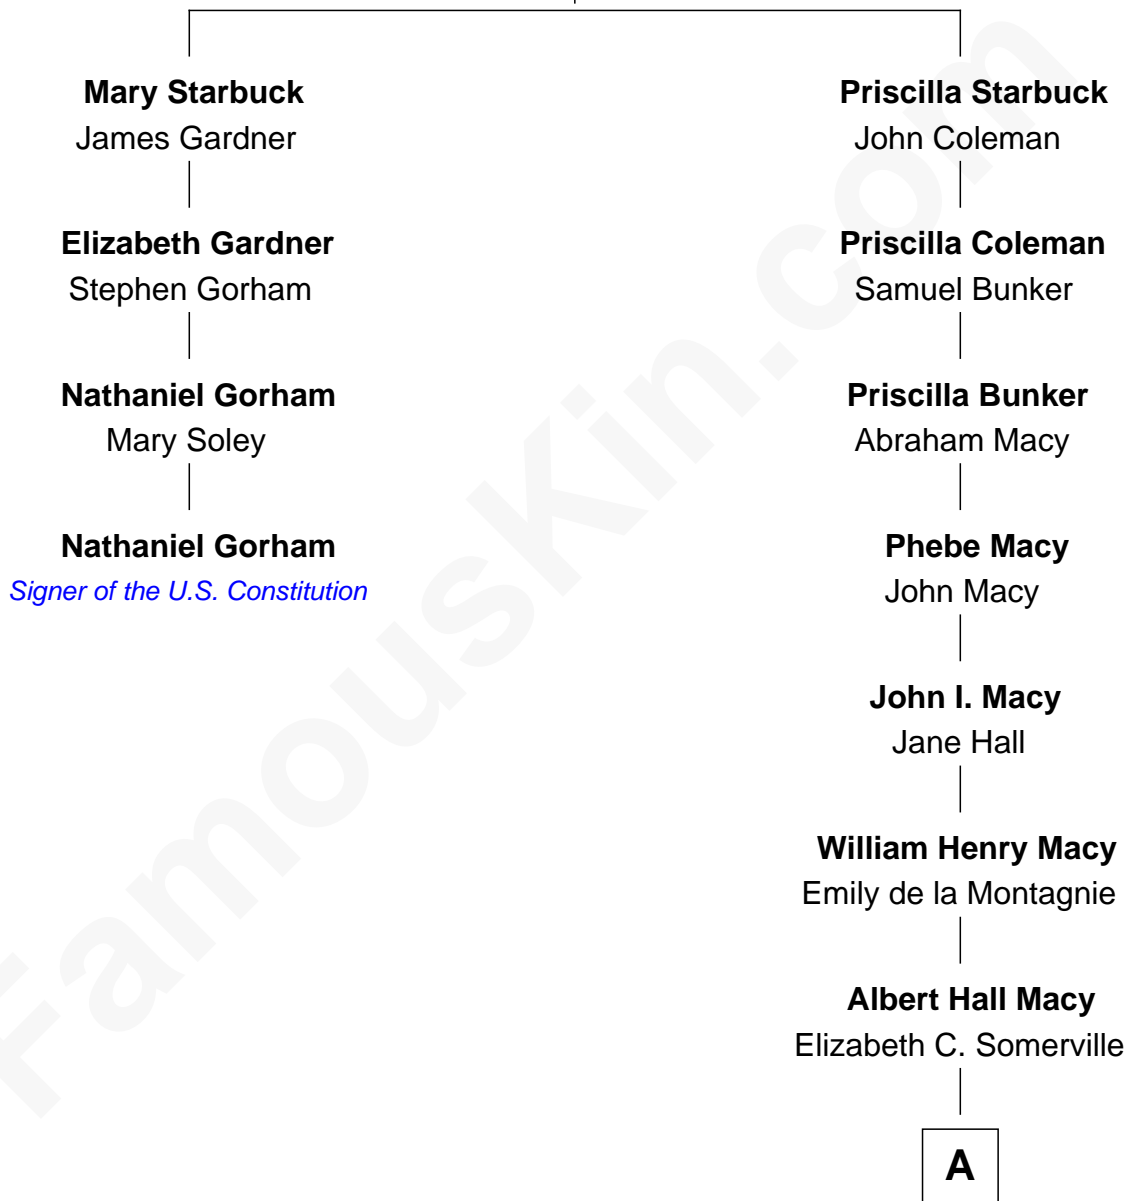

FamousKin.com

Relationship Chart of

Nathaniel Gorham

Signer of the U.S. Constitution

3rd cousin 5 times removed of

William H. Macy

TV and Movie Actor

Nathaniel Starbuck

Mary Coffin

A

|
William Hall Macy
Lois Elizabeth Overstreet

|
William H. Macy
TV and Movie Actor

FamousKin.com