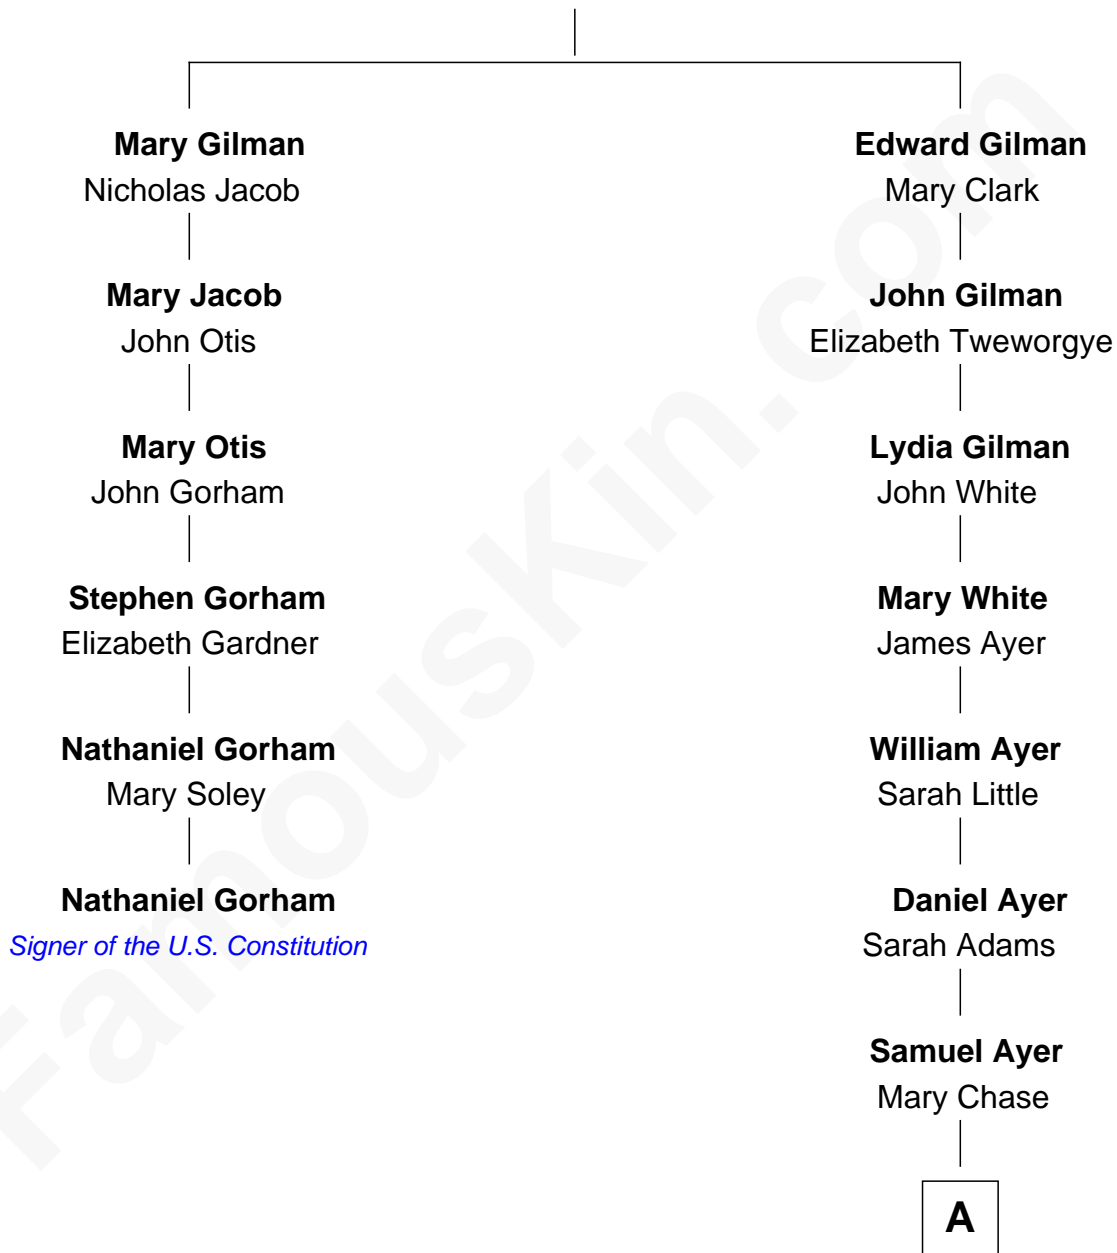

## Relationship Chart of

### Nathaniel Gorham

*Signer of the U.S. Constitution*

5th cousin 6 times removed of

**Gerald Ford**

*38th U.S. President*

**Edward Gilman**

-----

**A**

|  
**John Varnum Ayer**  
Elida Vanderburgh Manney

|  
**George Manney Ayer**  
Amy Gridley Butler

|  
**Adele Augusta Ayer**  
Levi Addison Gardner

|  
**Dorothy Ayer Gardner**  
Leslie Lynch King

|  
**Gerald Ford**  
*38th U.S. President*