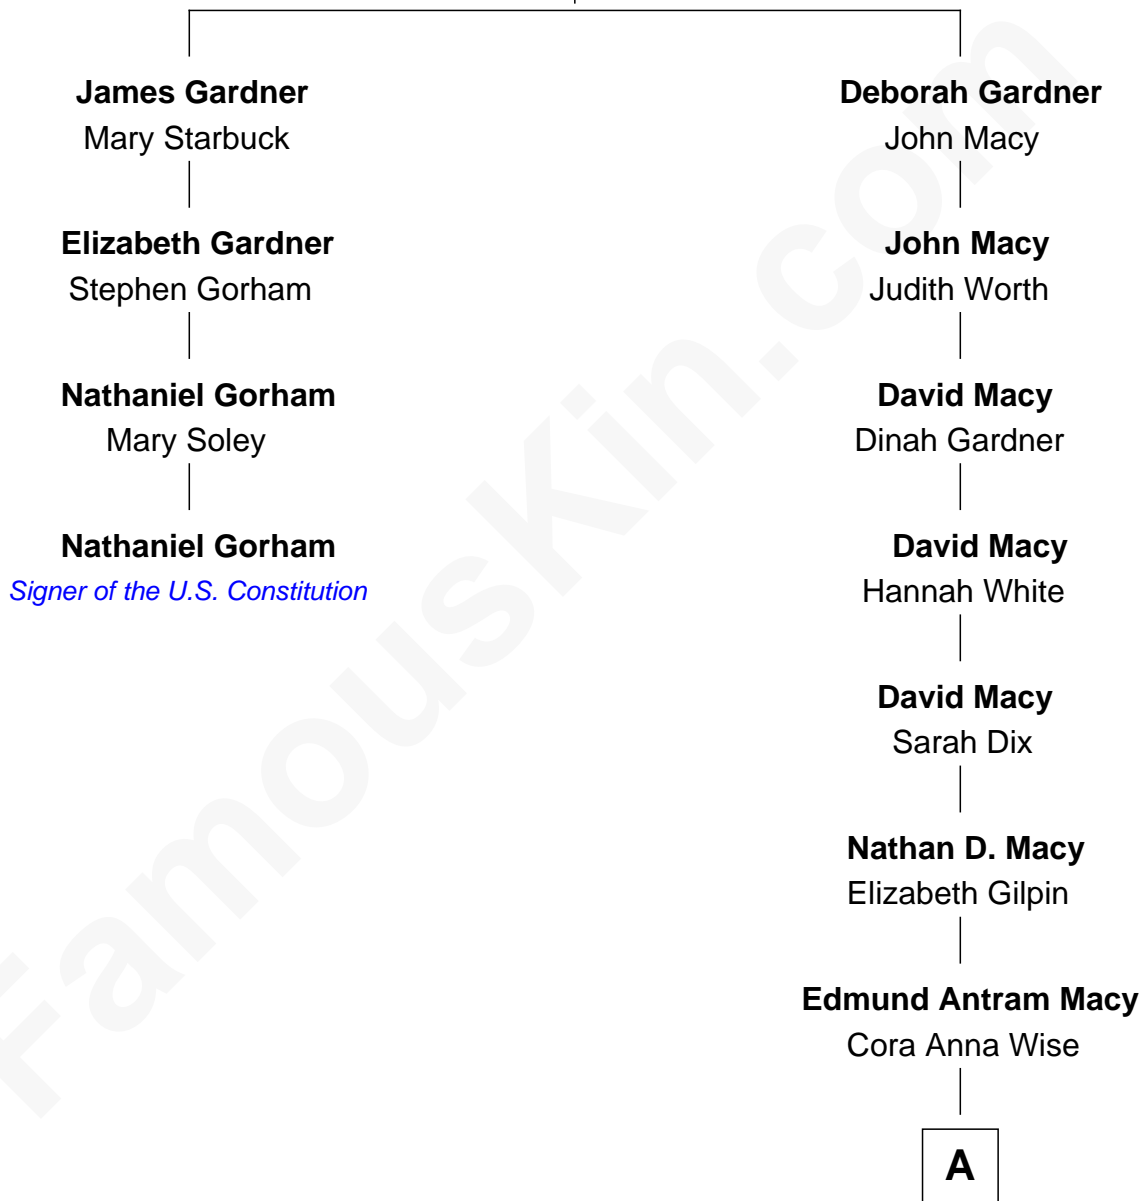

FamousKin.com

Relationship Chart of

Nathaniel Gorham

Signer of the U.S. Constitution

3rd cousin 7 times removed of

Ethan Hawke

Actor, Director, Screenwriter, Novelist

Richard Gardner
Sarah Shattuck

A

Winifred E. Macy
Herbert Clark Hartsock

Betty Virginia Hartsock
Frank Taylor Hawke

James Steven Hawke
Leslie Carole Green

Ethan Hawke
Movie Actor