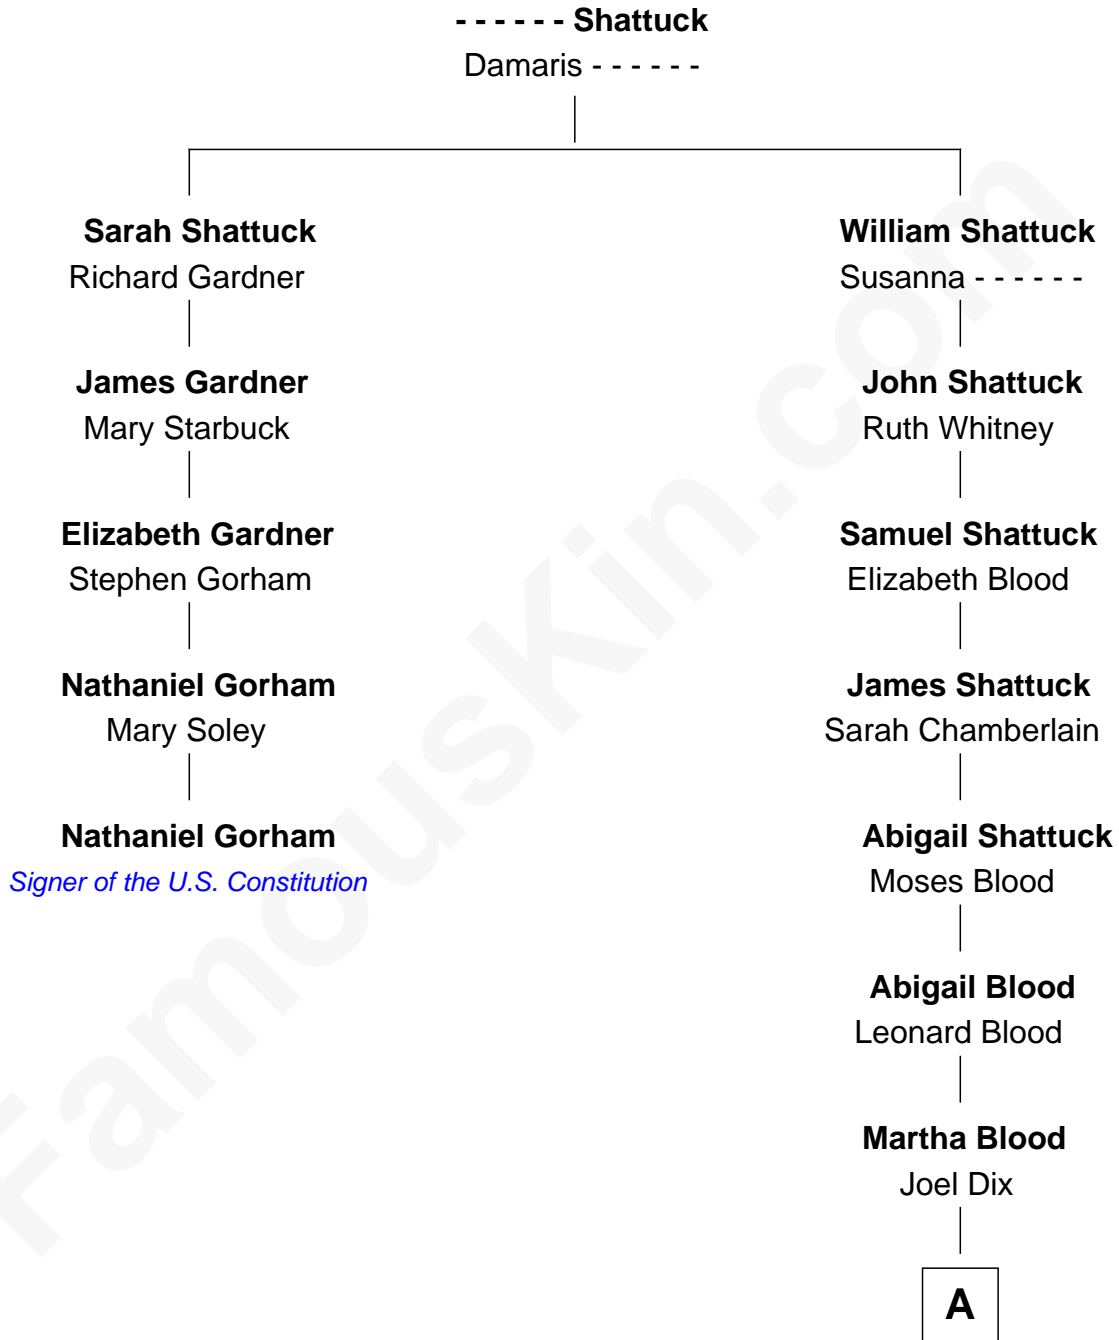

FamousKin.com

Relationship Chart of

Nathaniel Gorham

Signer of the U.S. Constitution

4th cousin 7 times removed of

John Cena

Movie Actor and WWE Pro Wrestler

A

Martha Emma Dix

Charles H. Nichols

Charles Nichols

Julia Ellen Skelton

Natalie Nichols

Ulysses John Lupien

Carol Frances Lupien

John Joseph Cena