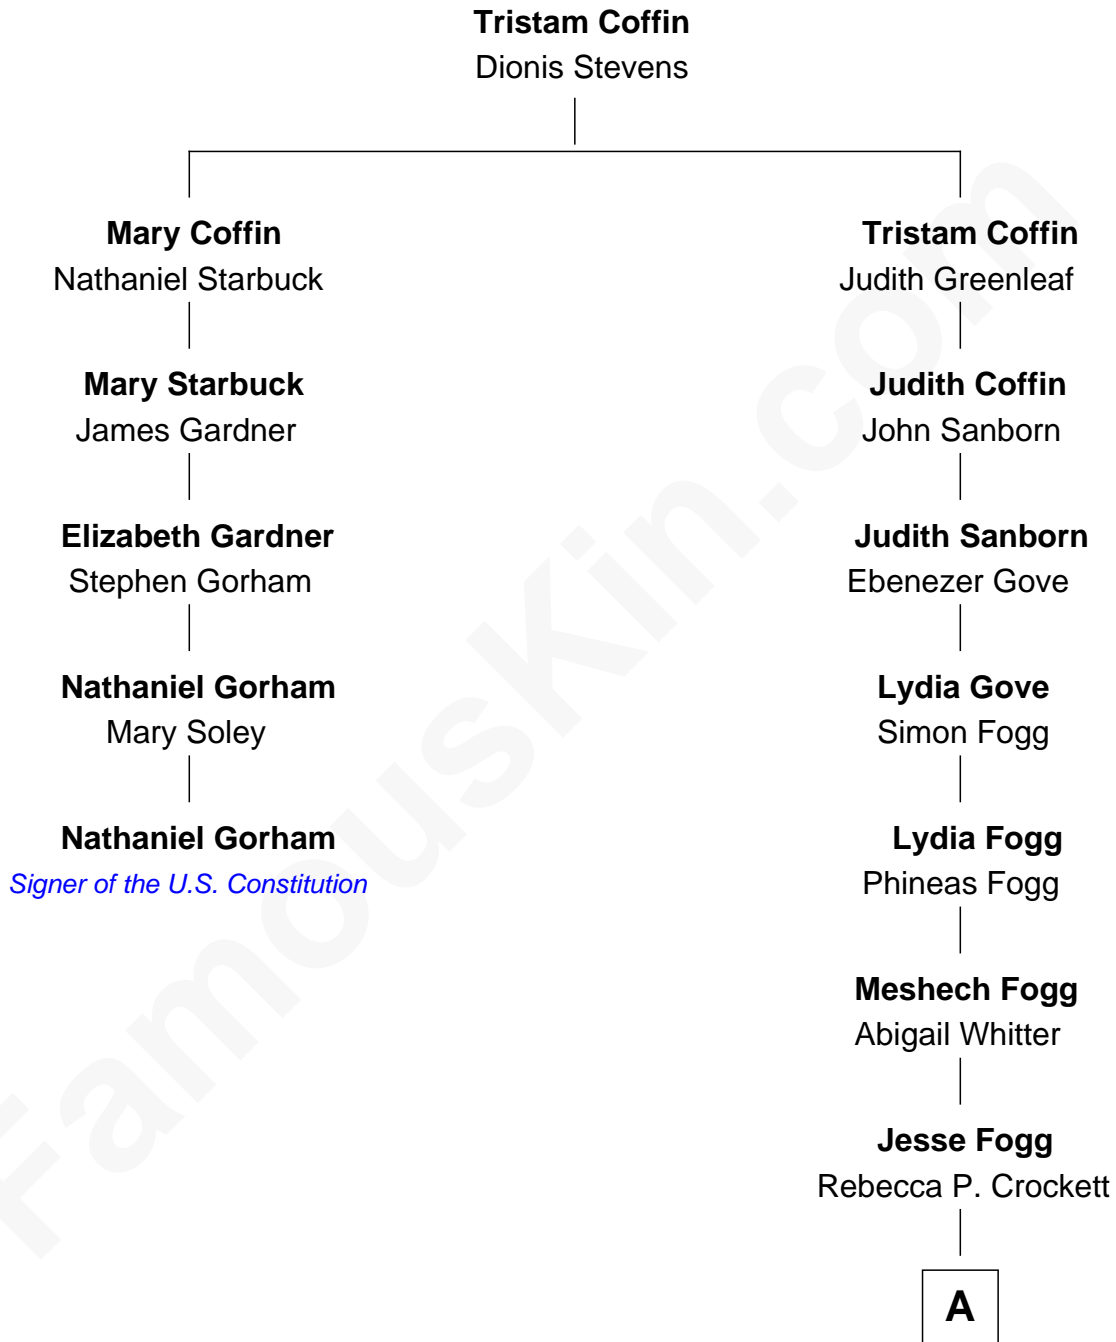

# FamousKin.com

## Relationship Chart of Nathaniel Gorham

*Signer of the U.S. Constitution*

4th cousin 7 times removed of

**Scott Foley**

*TV, Stage and Movie Actor*

**A**

Frank F. Fogg

Arabel C. Tinkham