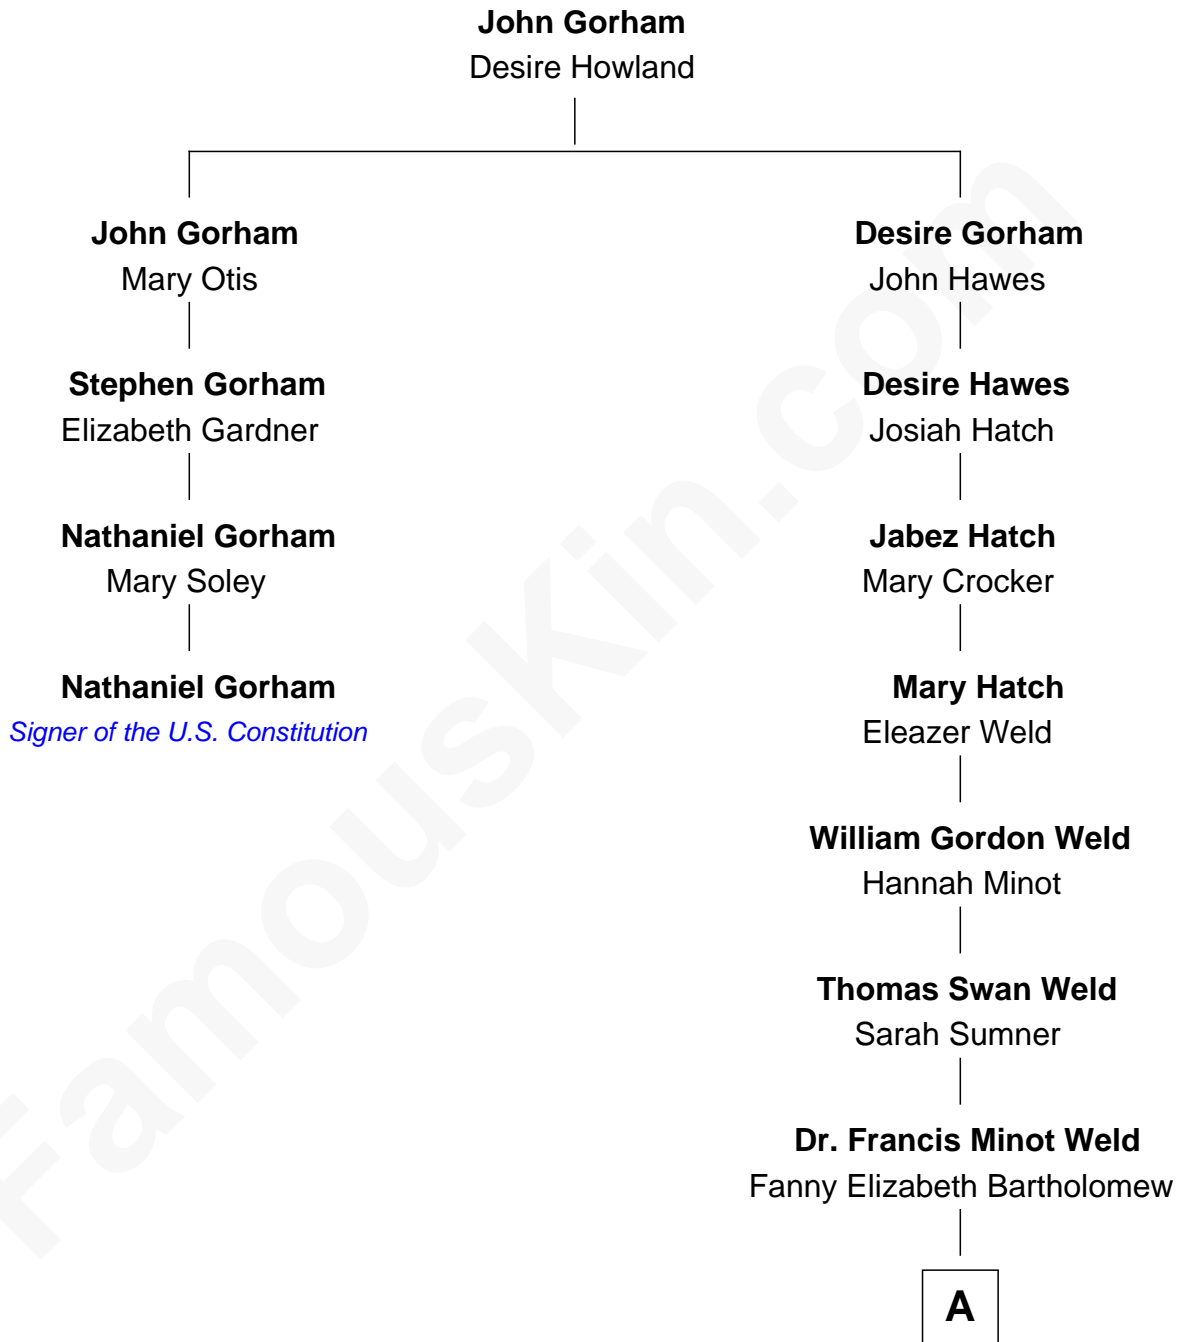

FamousKin.com

Relationship Chart of

Nathaniel Gorham

Signer of the U.S. Constitution

3rd cousin 6 times removed of

Bill Weld

68th Governor of Massachusetts

A

Francis Minot Weld
Margaret Low White

David Weld
Mary Blake Nichols

Bill Weld

68th Governor of Massachusetts

FamousKin.com