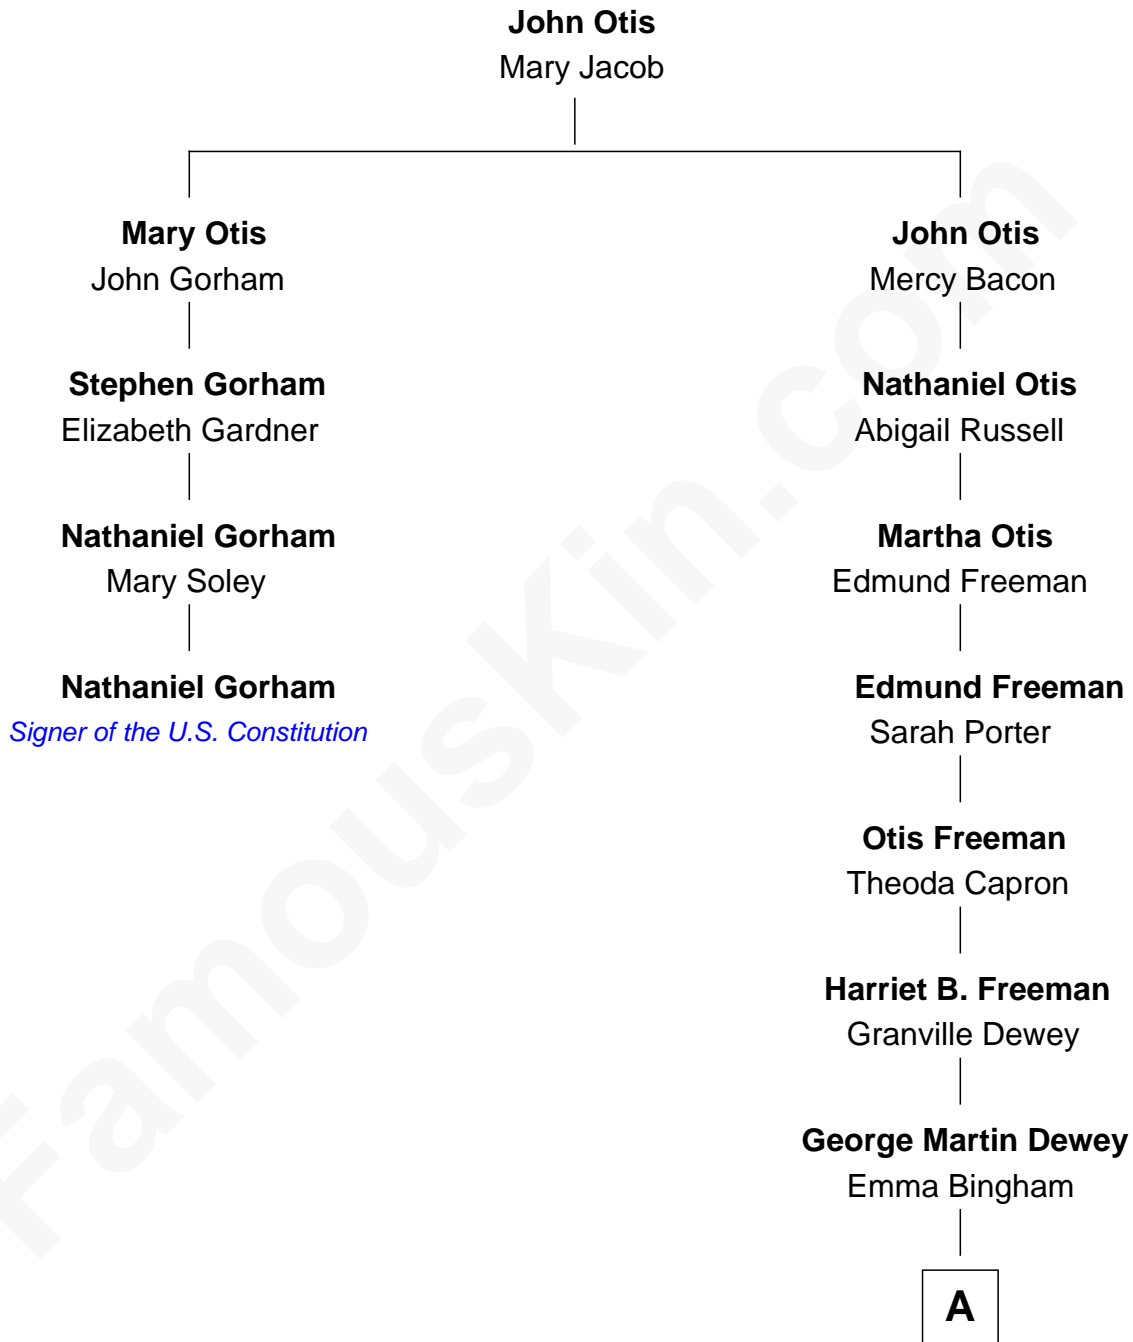

# FamousKin.com

## Relationship Chart of Nathaniel Gorham

*Signer of the U.S. Constitution*

3rd cousin 5 times removed of

**Thomas Edmund Dewey**  
*47th Governor of New York*

A

George Martin Dewey

Annie L. Thomas

Thomas Edmund Dewey

*47th Governor of New York*

FamousKin.com