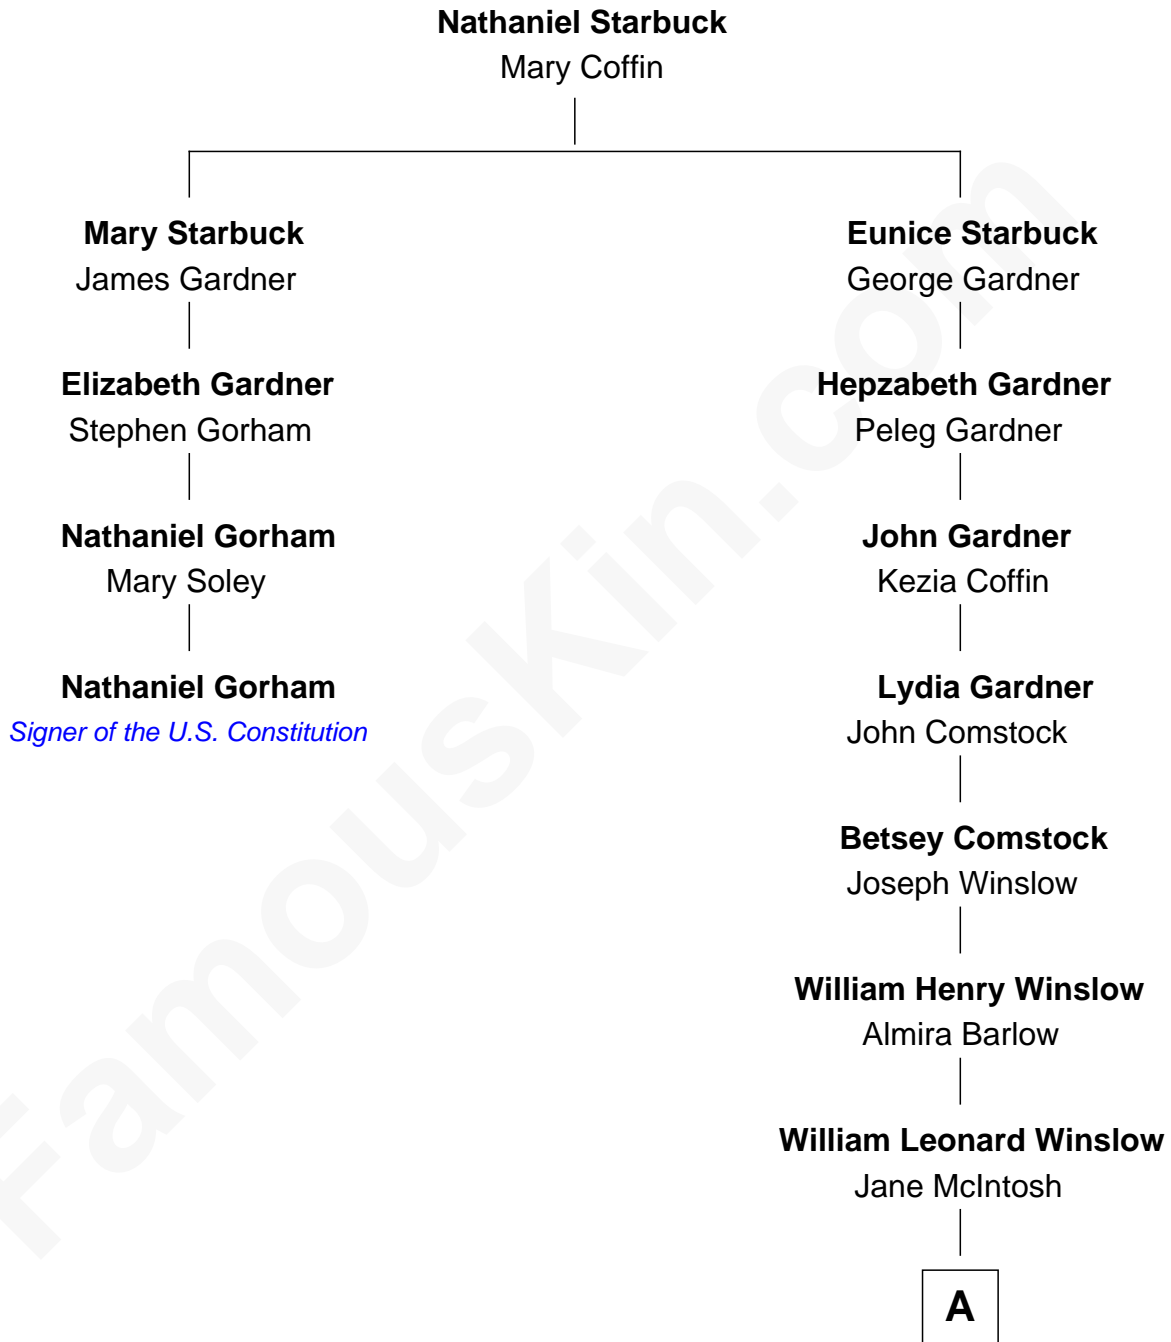

FamousKin.com

Relationship Chart of Nathaniel Gorham

Signer of the U.S. Constitution

3rd cousin 6 times removed of

Kristine Rolofson

Harlequin Novelist

A

—
Lloyd Robert Winslow
Dorothy Grace Dandeno

—
Donald Lloyd Winslow
Ottis Mary Scheuermann

—
Kristine Rolofson
Harlequin Novelist

FamousKin.com