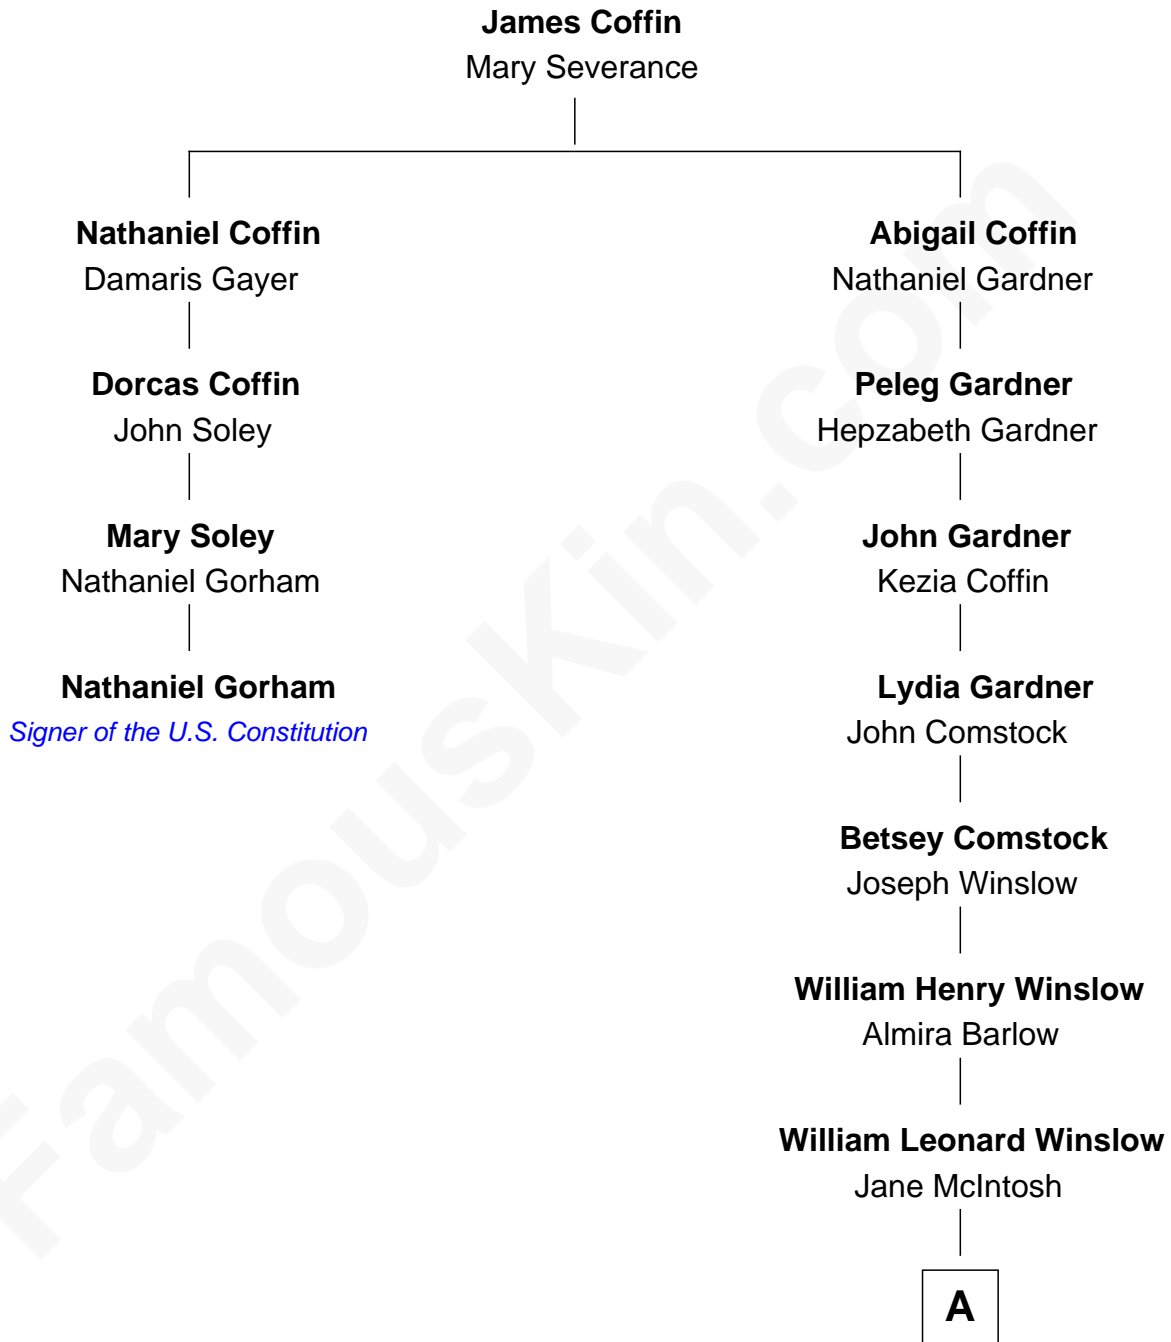

FamousKin.com

Relationship Chart of

Nathaniel Gorham

Signer of the U.S. Constitution

3rd cousin 6 times removed of

Kristine Rolofson

Harlequin Novelist

A

—
Lloyd Robert Winslow
Dorothy Grace Dandeno

—
Donald Lloyd Winslow
Ottis Mary Scheuermann

—
Kristine Rolofson
Harlequin Novelist

FamousKin.com