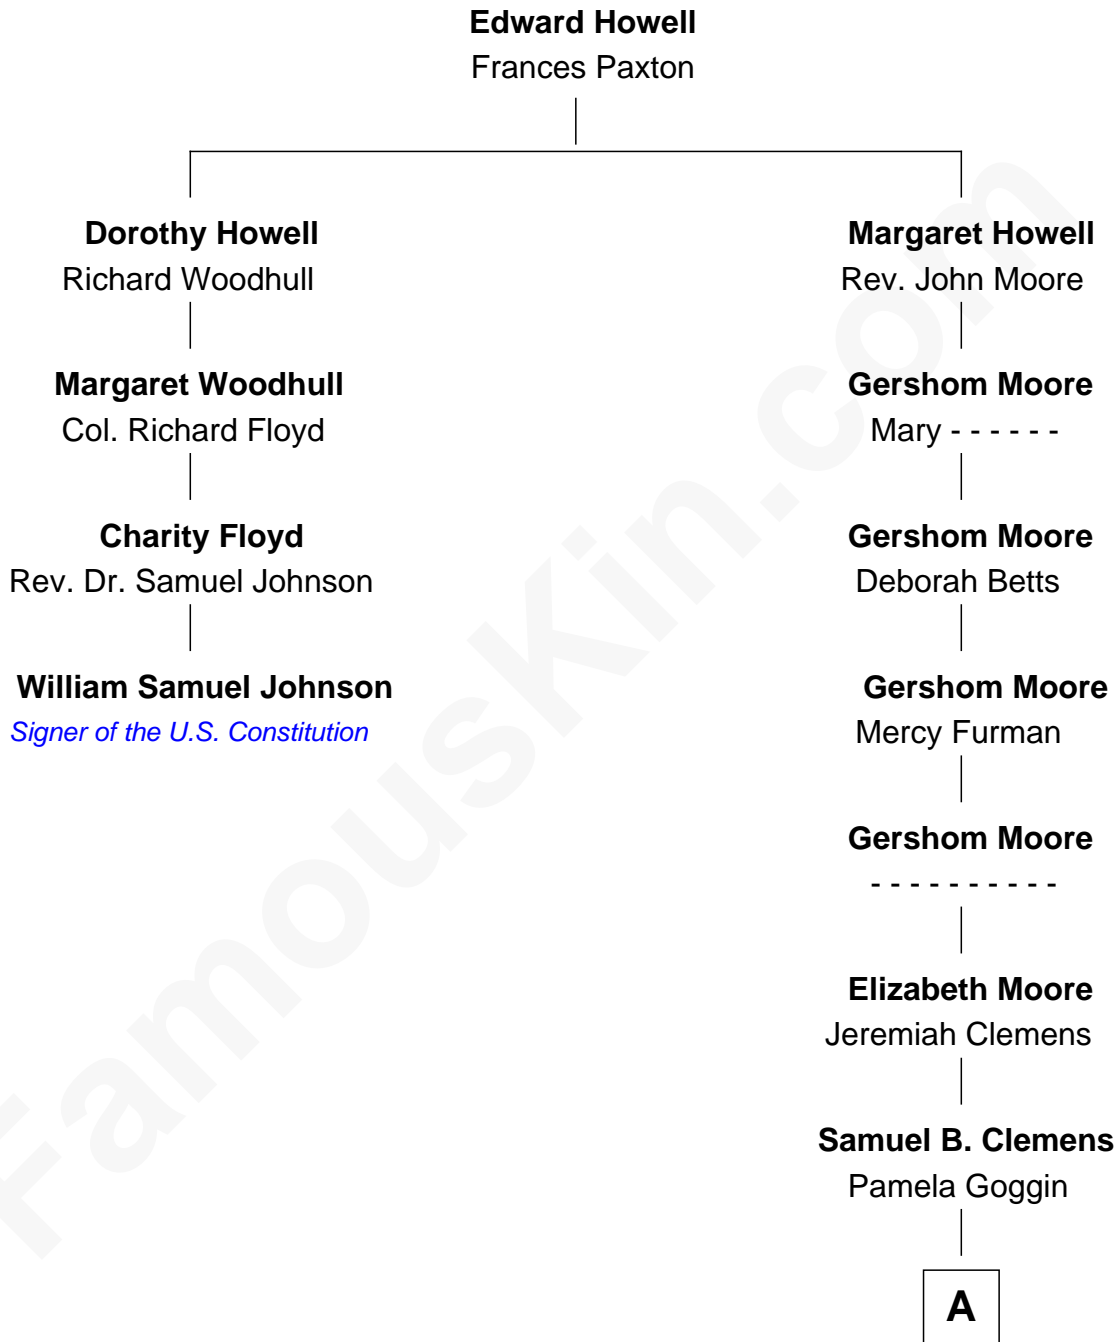

# FamousKin.com Relationship Chart of

**William Samuel Johnson**

*Signer of the U.S. Constitution*

3rd cousin 5 times removed of

**Mark Twain**

*Author of Tom Sawyer*

A

John Marshall Clemens

Jane Lampton

Mark Twain

*Author of Tom Sawyer*

FamousKin.com