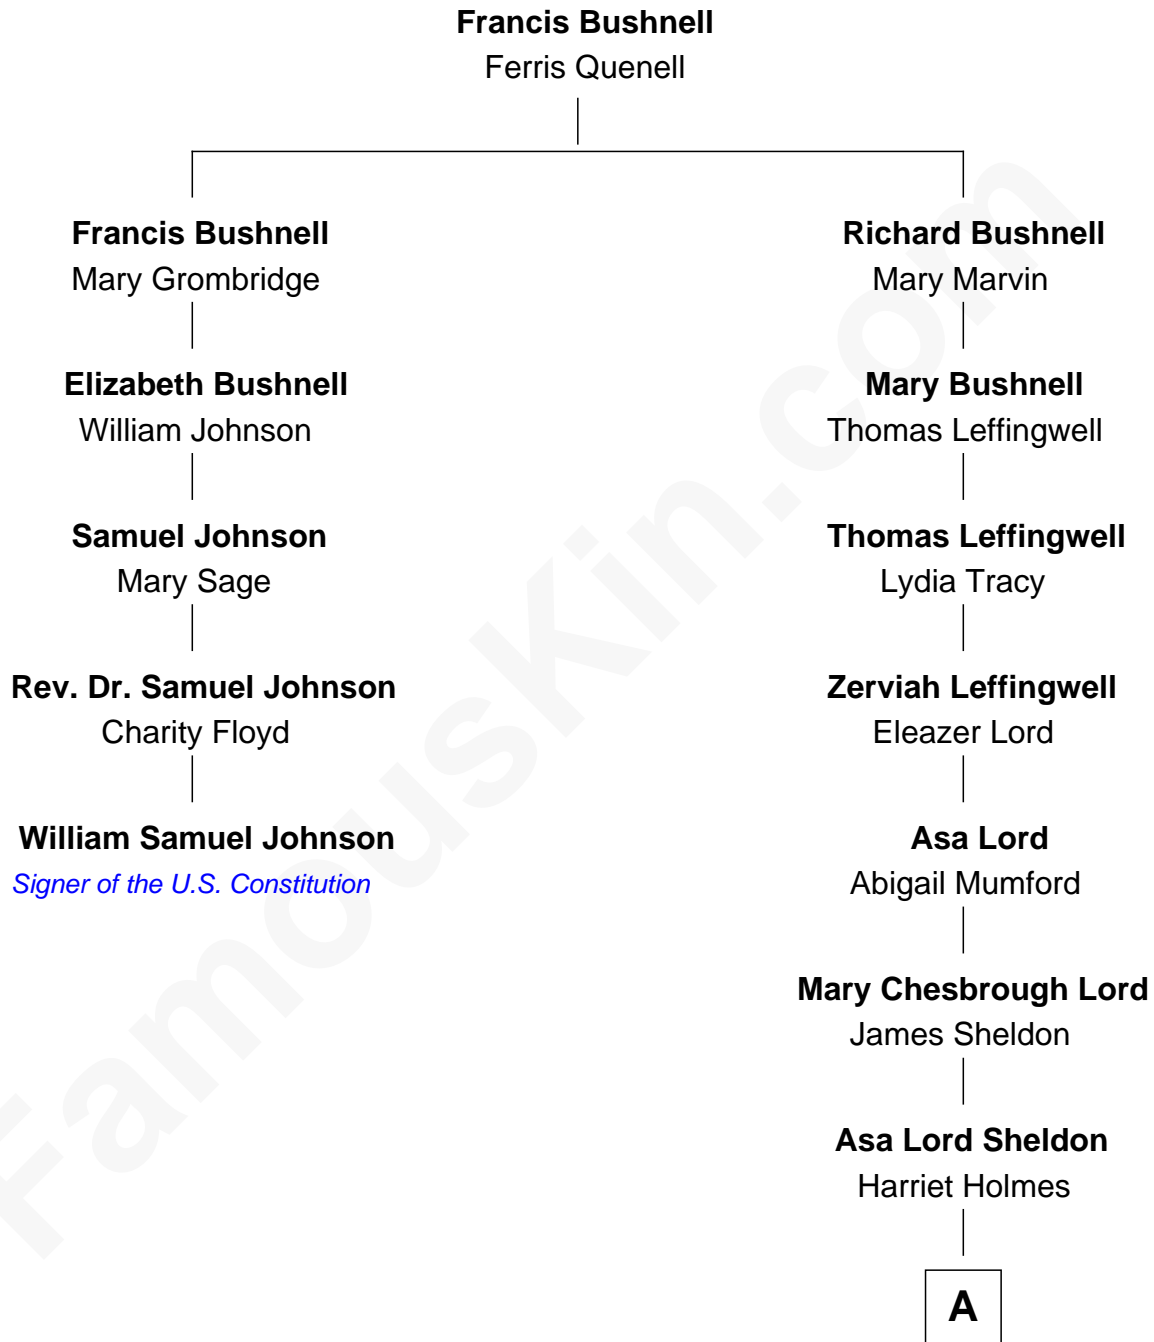

FamousKin.com Relationship Chart of

William Samuel Johnson

Signer of the U.S. Constitution

4th cousin 6 times removed of

Mamie (Doud) Eisenhower

First Lady of President Dwight Eisenhower

A

James Henry Sheldon

Susan Hill

Mary Cornelia Sheldon

Royal Houghton Doud

John Sheldon Doud

Elivera Mathilda Carlson

Mamie (Doud) Eisenhower

First Lady of Dwight Eisenhower