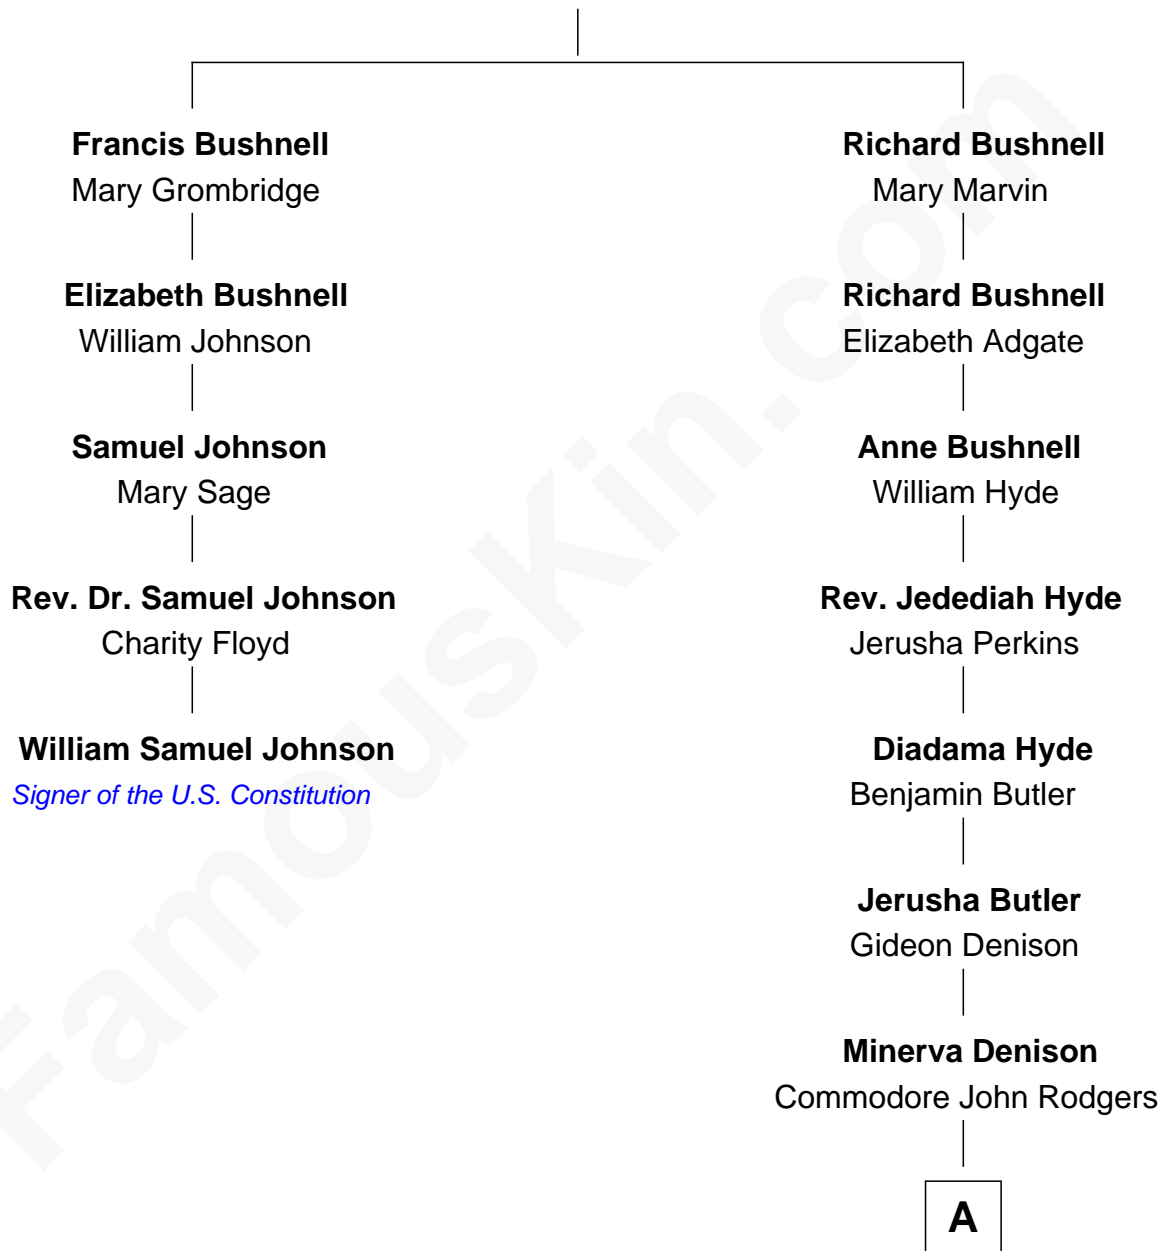

FamousKin.com Relationship Chart of

William Samuel Johnson

Signer of the U.S. Constitution

4th cousin 8 times removed of

Parker Stevenson

TV and Movie Actor

Francis Bushnell

Ferris Quenell

A

—
Louisa Rodgers

Maj. Gen. Montgomery Cunningham Meigs

—
Mary Montgomery Meigs

Col. Joseph Hancock Taylor

—
Evelyn Taylor

Eli Kirk Price

—
Philip Price

Sarah Meade Harrison

—
Sarah Meade Price

Richard Stevenson Parker

—
Parker Stevenson

TV and Movie Actor