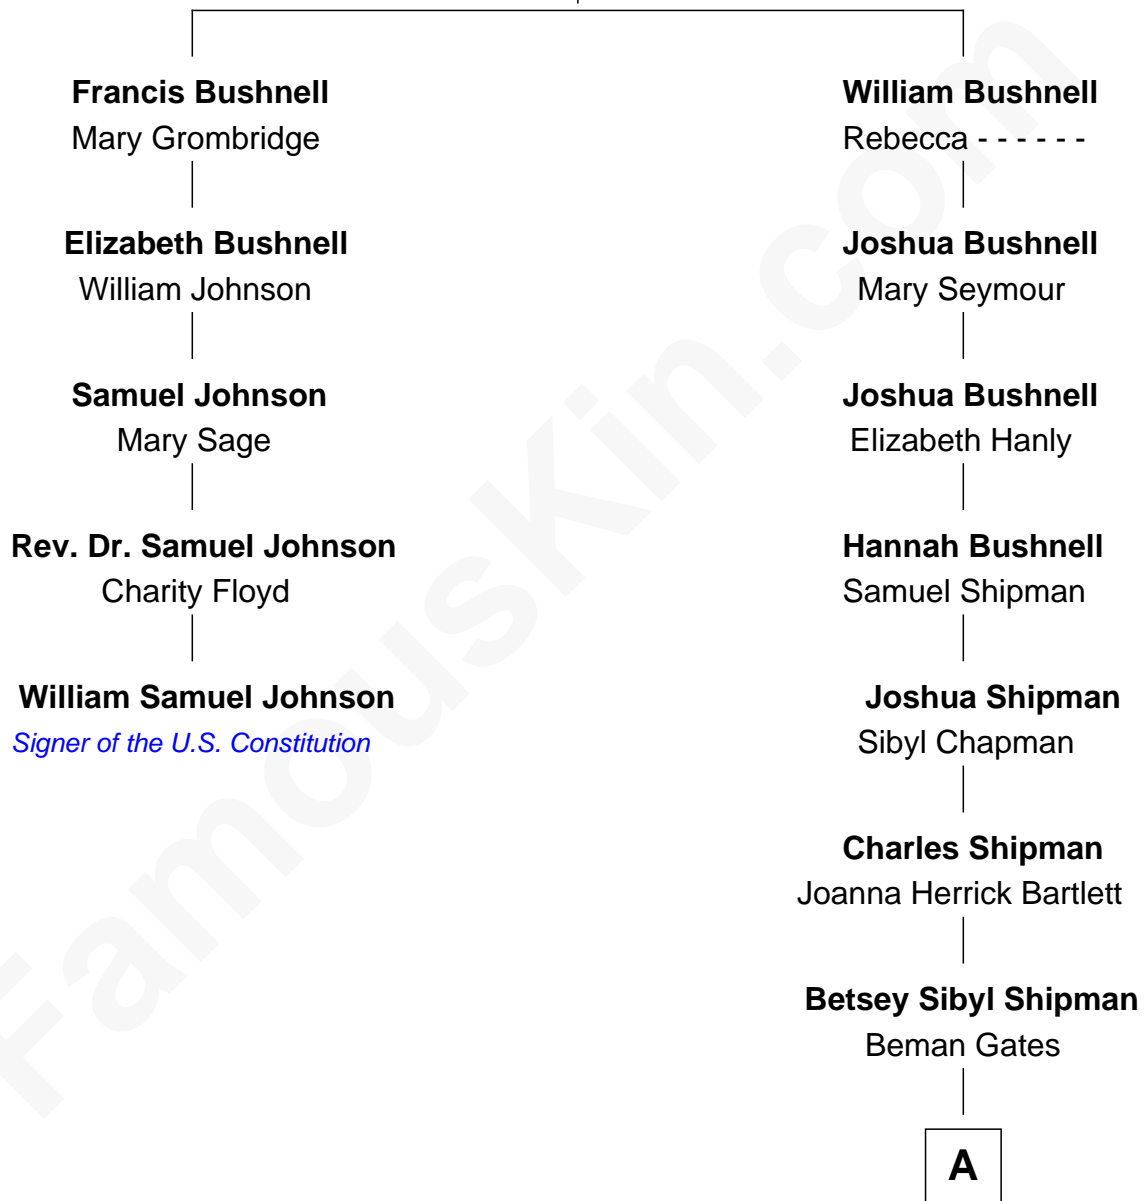

FamousKin.com Relationship Chart of

William Samuel Johnson

Signer of the U.S. Constitution

4th cousin 4 times removed of

Charles Dawes

30th U.S. Vice-President

Francis Bushnell

Ferris Quenell

A

Mary Beman Gates
Brig. Gen. Rufus R. Dawes

Charles Dawes
30th U.S. Vice-President

FamousKin.com