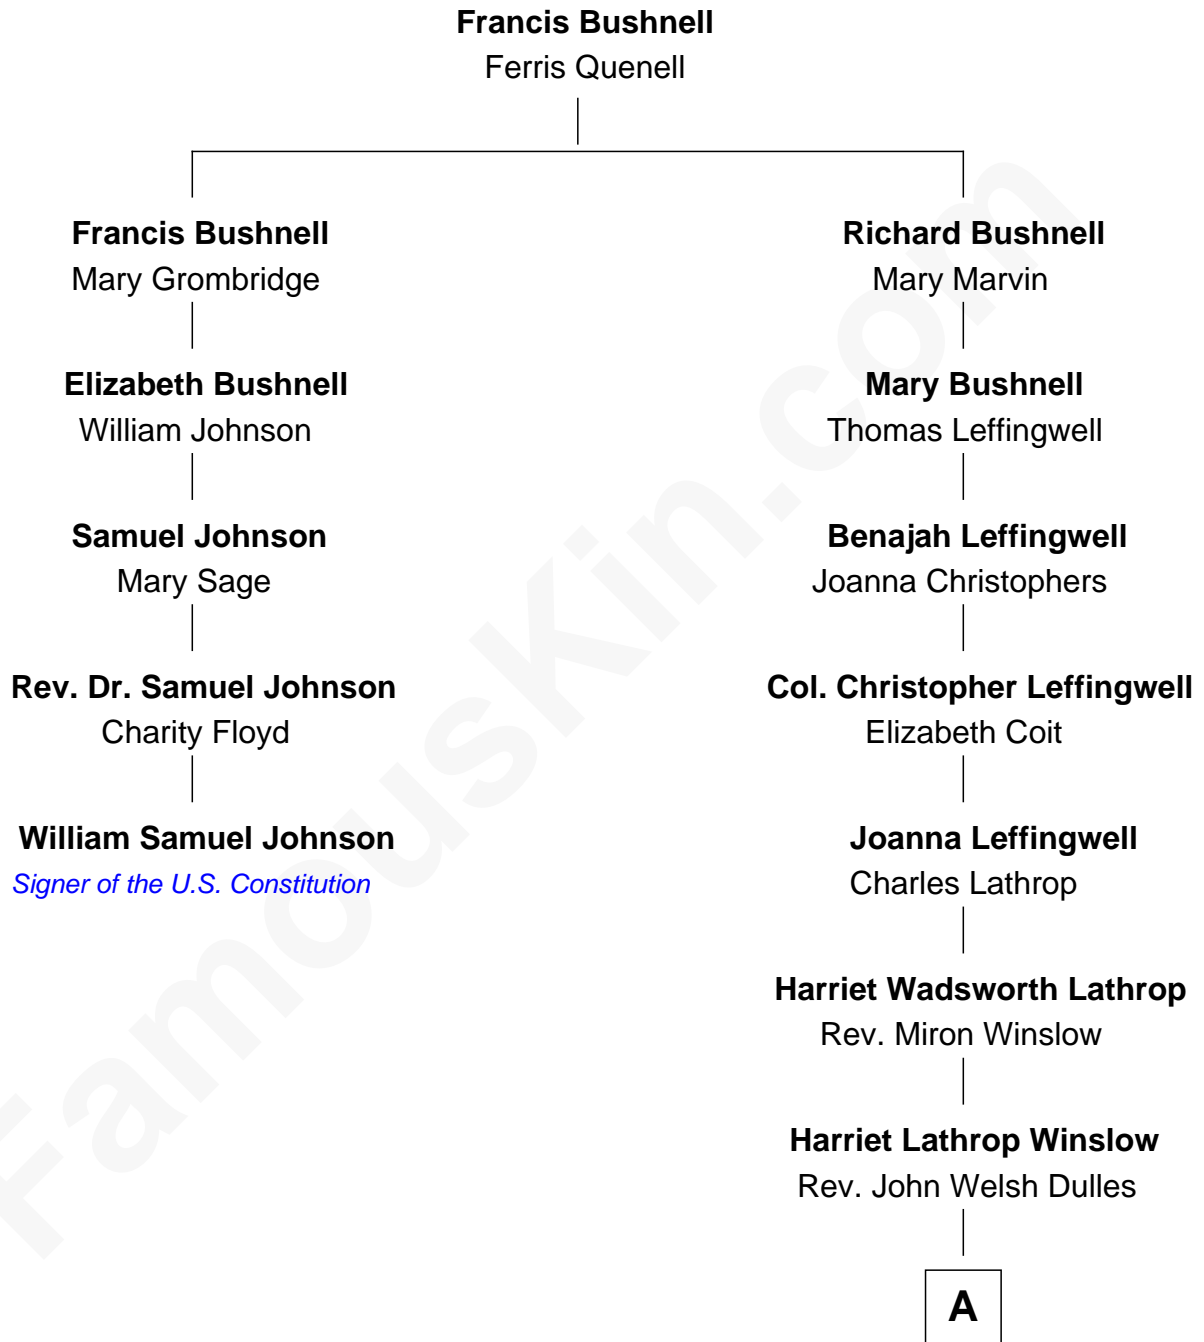

FamousKin.com Relationship Chart of

William Samuel Johnson

Signer of the U.S. Constitution

4th cousin 4 times removed of

John Foster Dulles

52nd U.S. Secretary of State

A

Allen Macy Dulles

Edith Foster

John Foster Dulles

52nd U.S. Secretary of State

FamousKin.com