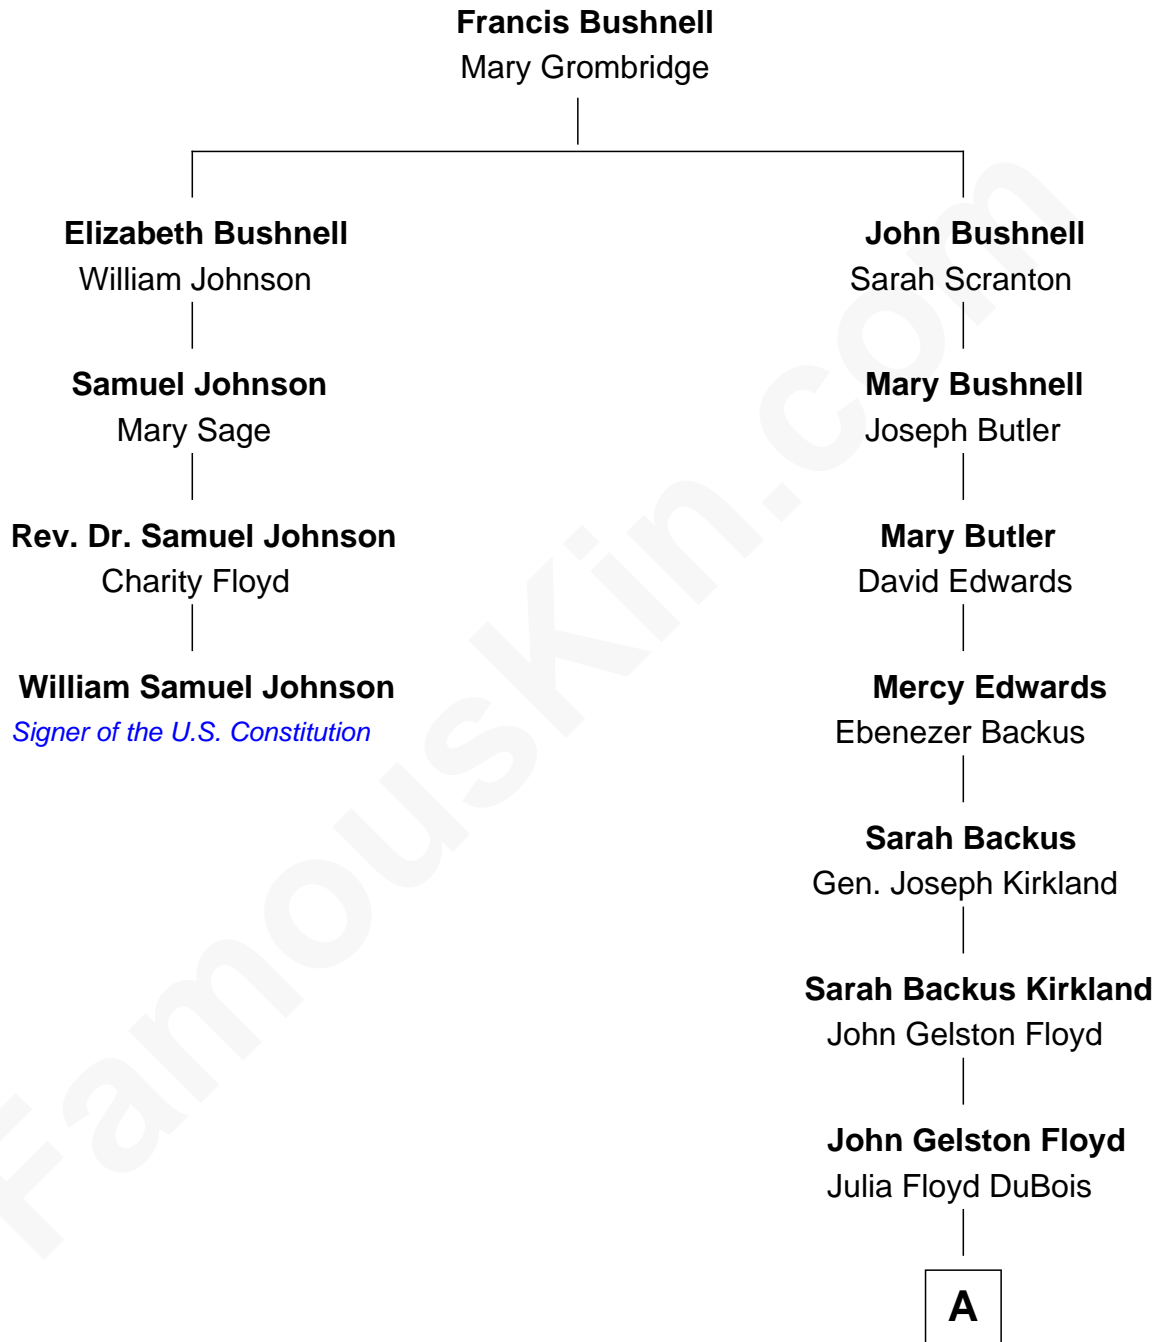

FamousKin.com Relationship Chart of

William Samuel Johnson

Signer of the U.S. Constitution

3rd cousin 6 times removed of

Bill Weld

68th Governor of Massachusetts

A

—
Cornelia DuBois Floyd
John Treadwell Nichols

—
Mary Blake Nichols
David Weld

—
Bill Weld
68th Governor of Massachusetts

FamousKin.com