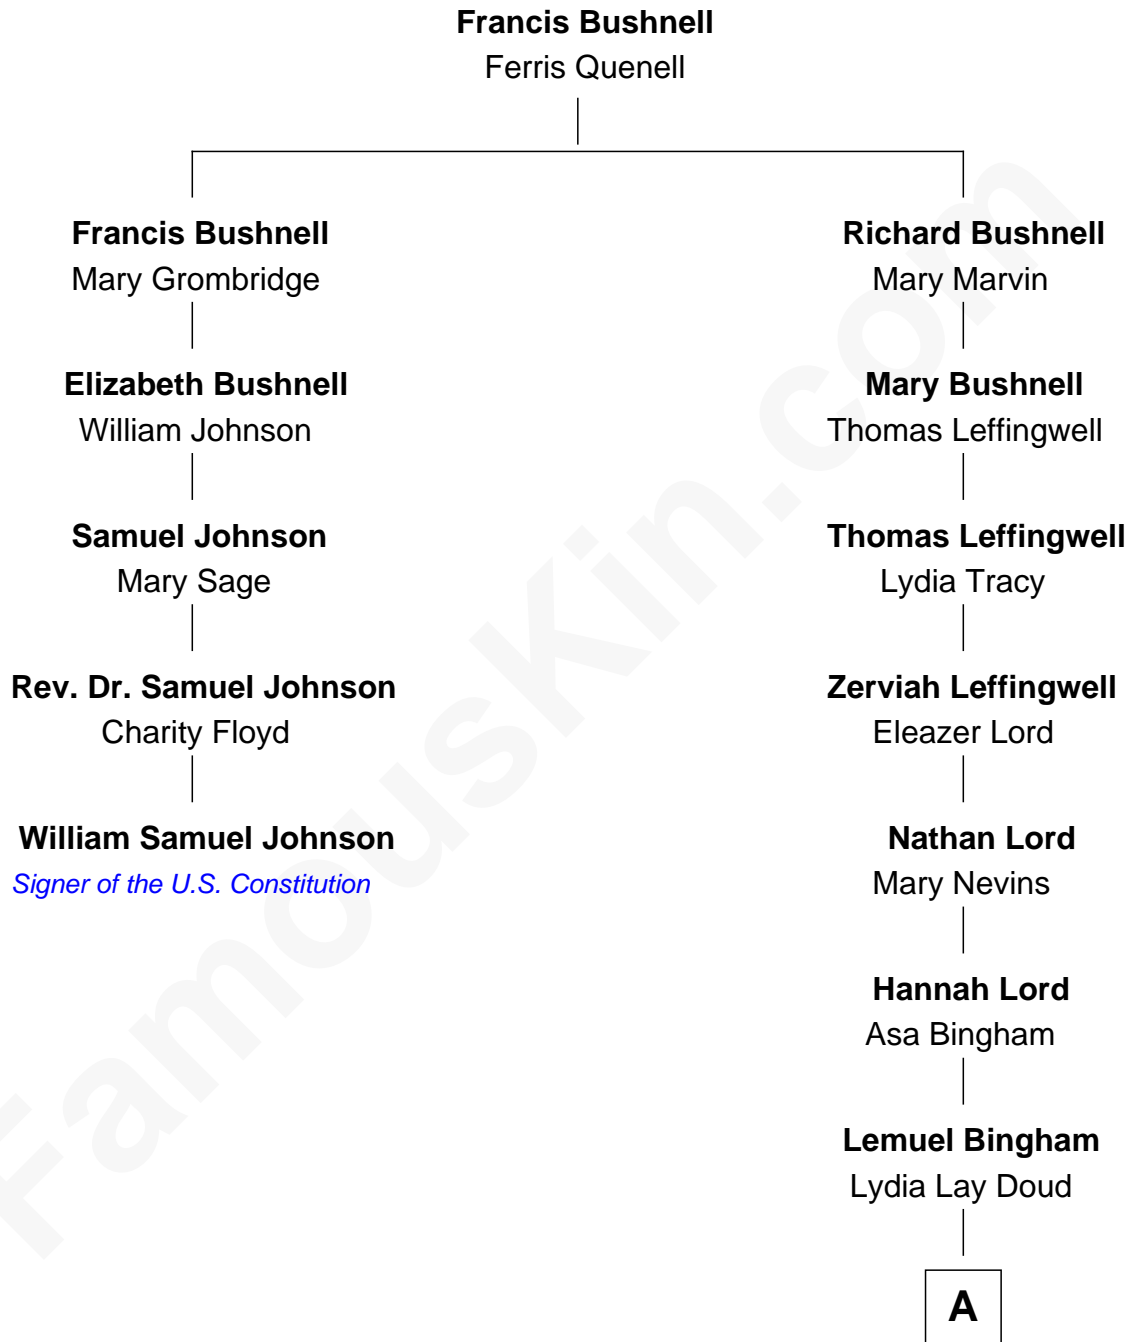

FamousKin.com Relationship Chart of

William Samuel Johnson

Signer of the U.S. Constitution

4th cousin 5 times removed of

Thomas Edmund Dewey

47th Governor of New York

A

—
Emma Bingham
George Martin Dewey

—
George Martin Dewey
Annie L. Thomas

—
Thomas Edmund Dewey
47th Governor of New York

FamousKin.com