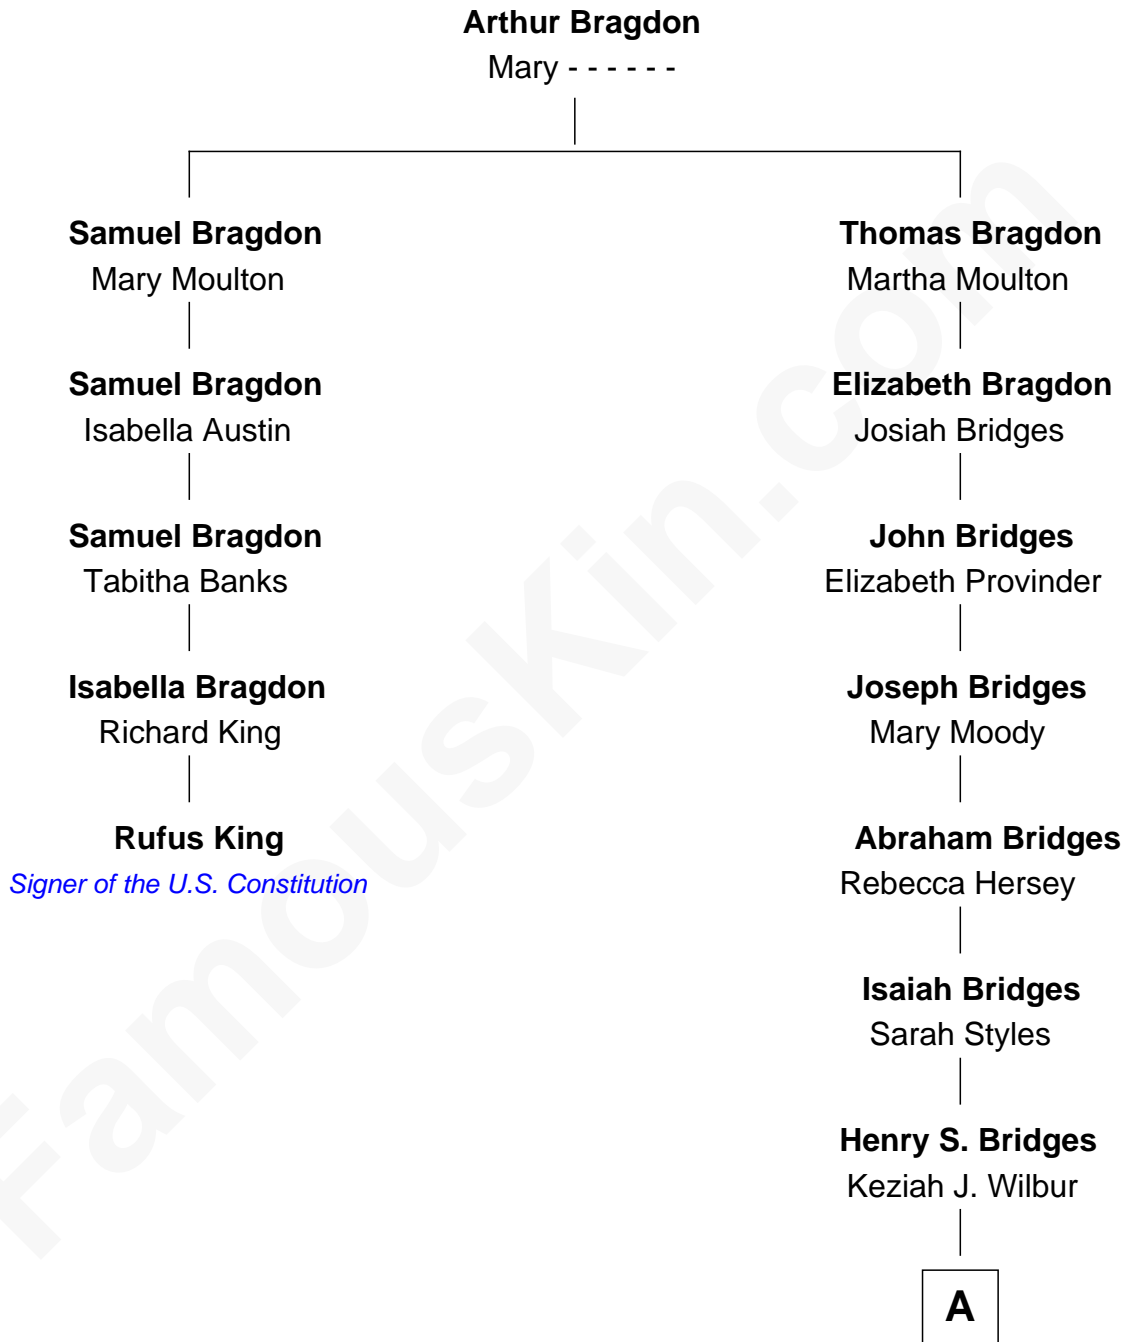

FamousKin.com

Relationship Chart of

Rufus King

Signer of the U.S. Constitution

4th cousin 4 times removed of

Styles Bridges

63rd Governor of New Hampshire

A

|
Earle Leopold Bridges

Alina Roxanna Fisher

|
Styles Bridges

63rd Governor of New Hampshire

FamousKin.com