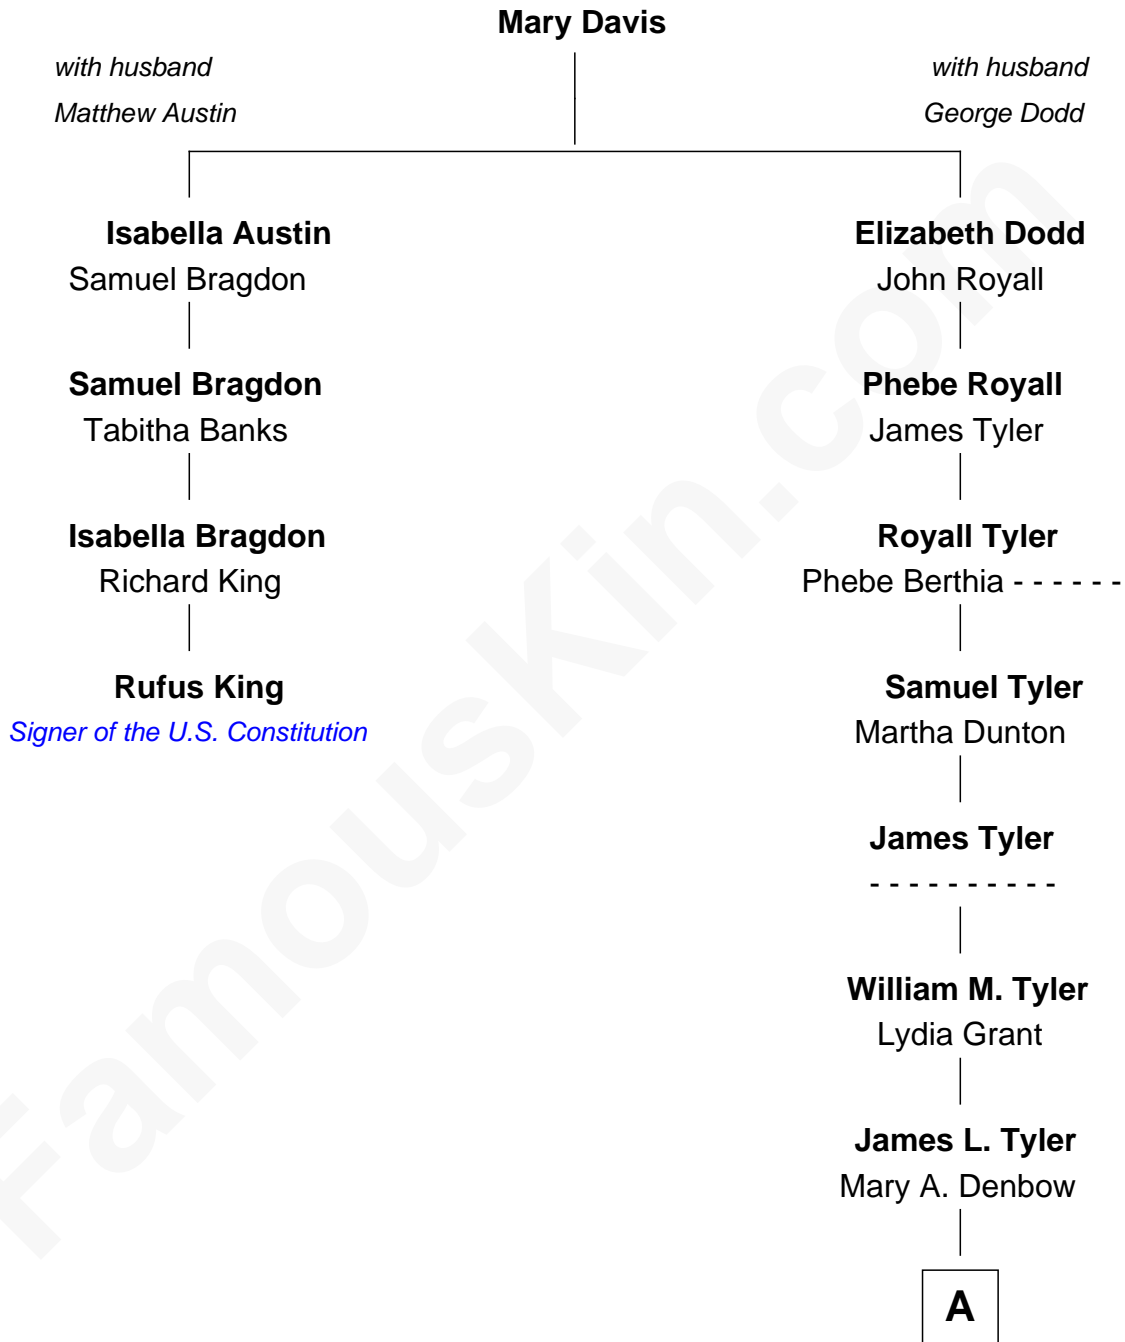

FamousKin.com

Relationship Chart of

Rufus King

Signer of the U.S. Constitution

3rd cousin 8 times removed of

Hannah (Davis) Jeter

Sports Illustrated Swimsuit Cover Model

A

Hannah (Davis) Jeter

American Fashion Model