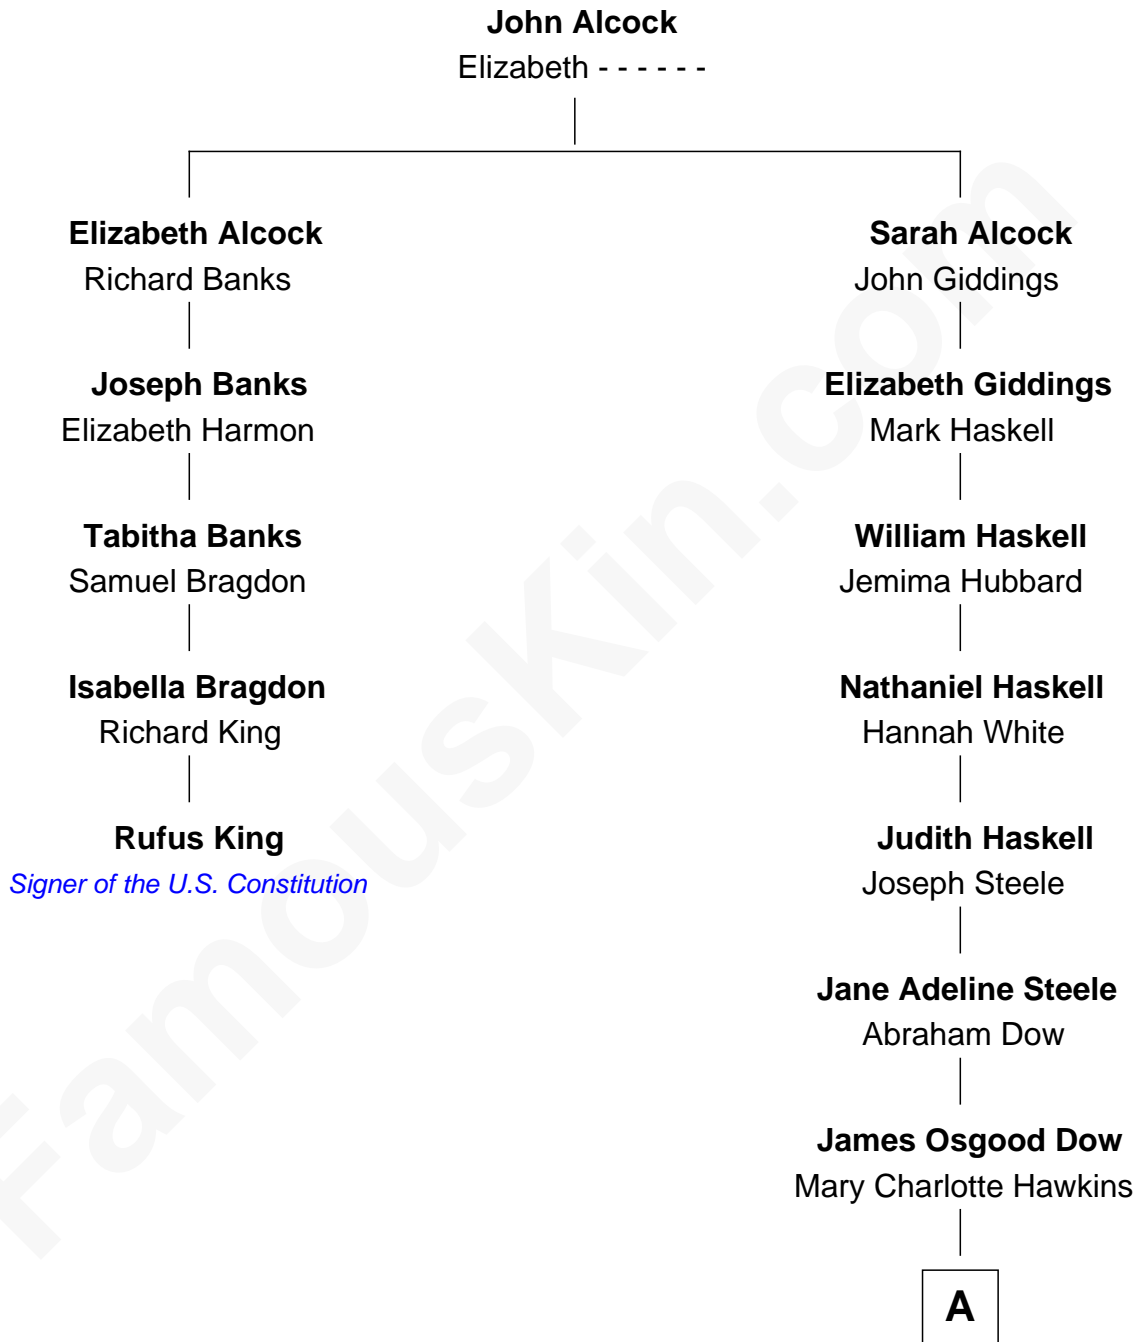

# FamousKin.com

## Relationship Chart of

### Rufus King

*Signer of the U.S. Constitution*

4th cousin 5 times removed of

### Grace Slick

*Singer, Songwriter - Jefferson Airplane*

**A**

—  
**Grace Josephine Dow**

Arthur Wilford Wing

—  
**Ivan Wilford Wing**

Virginia Barnett

—  
**Grace Slick**