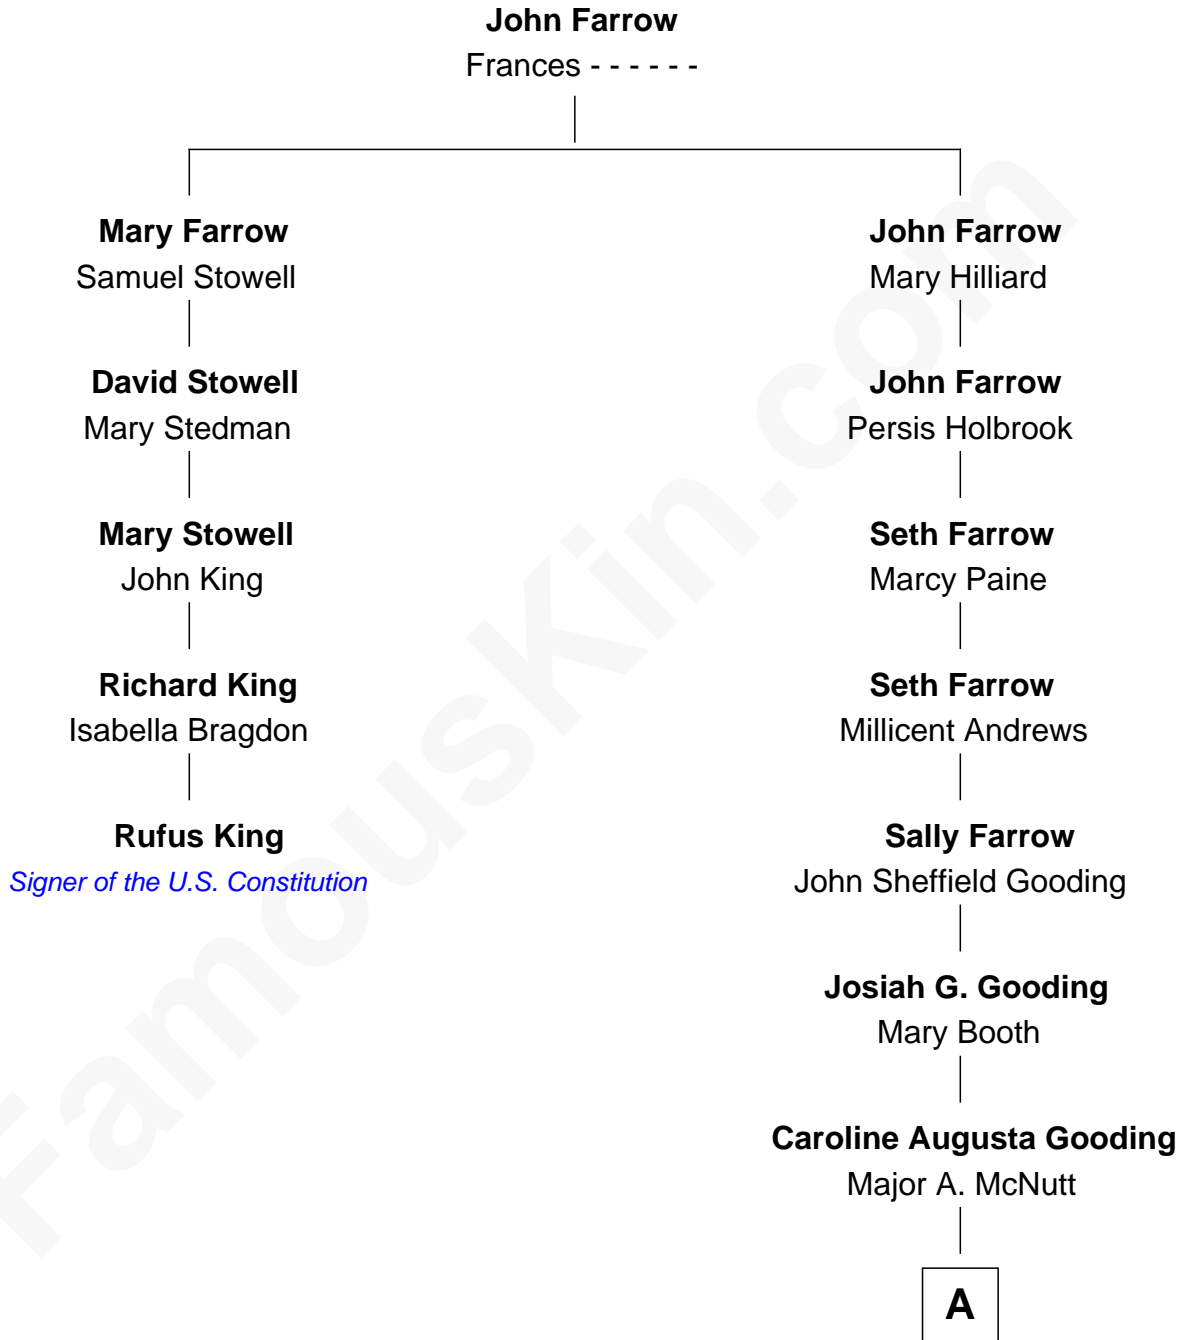

FamousKin.com

Relationship Chart of

Rufus King

Signer of the U.S. Constitution

4th cousin 5 times removed of

Brewster H. Shaw

NASA Astronaut

A

Lucy G. McNutt

Harry Pearl Lee

Leone Marguerite Lee

Brewster Hopkinson Shaw

Brewster H. Shaw

NASA Astronaut

FamousKin.com