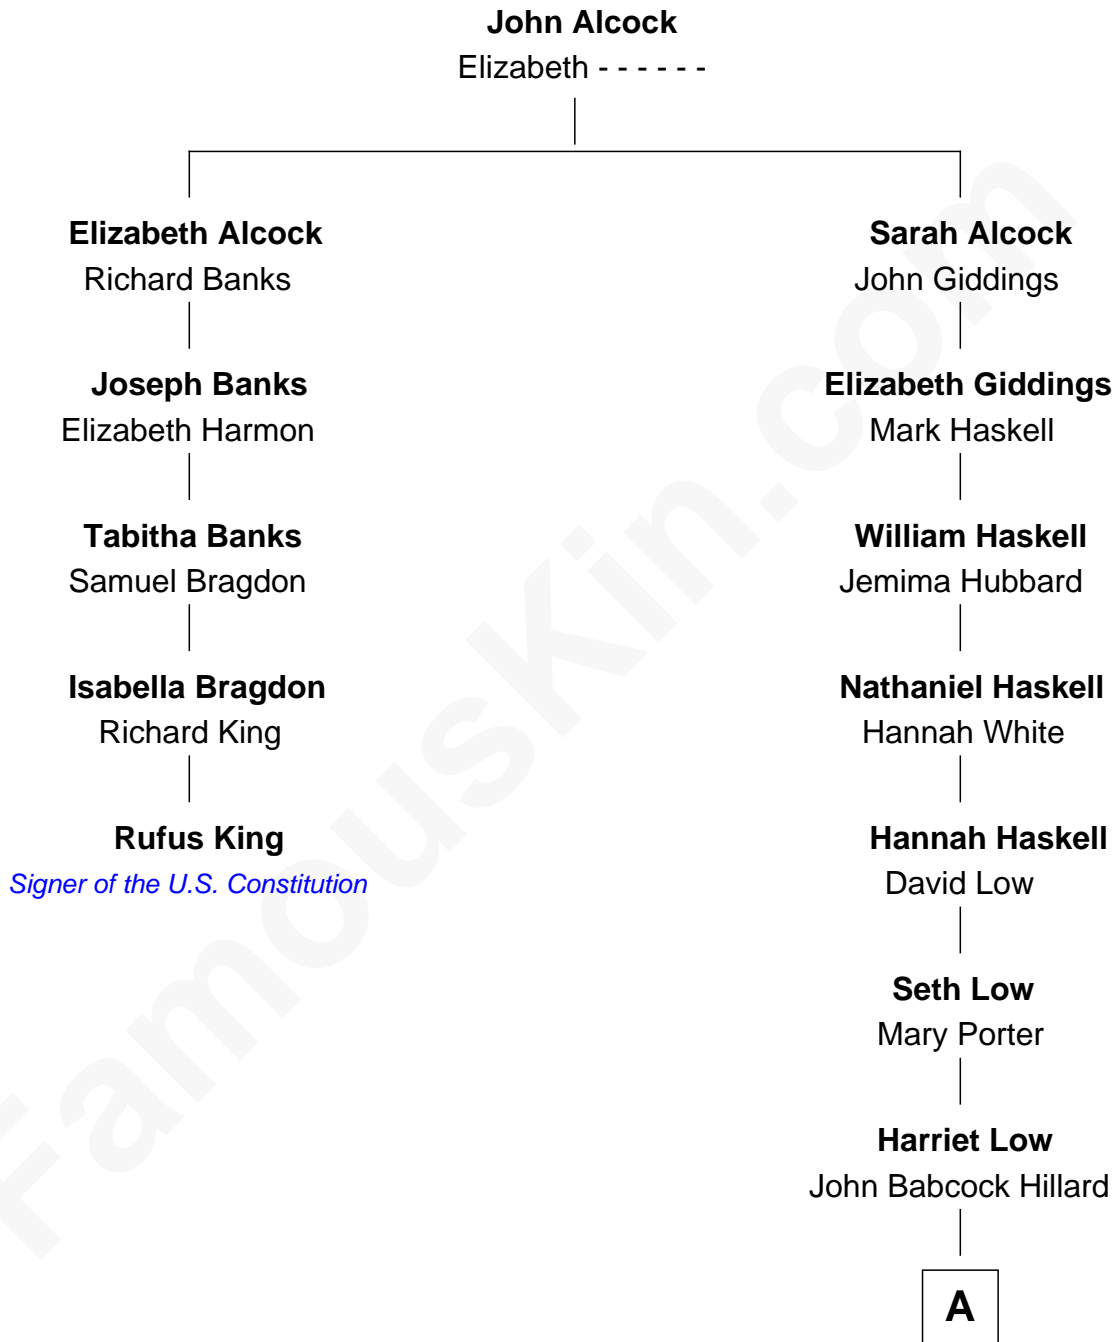

# FamousKin.com Relationship Chart of

**Rufus King**

*Signer of the U.S. Constitution*

4th cousin 6 times removed of

**Bill Weld**

*68th Governor of Massachusetts*

**A**

—  
**Harriet Hillard**

William Augustus White

—  
**Margaret Low White**

Francis Minot Weld

—  
**David Weld**

Mary Blake Nichols

—  
**Bill Weld**

*68th Governor of Massachusetts*