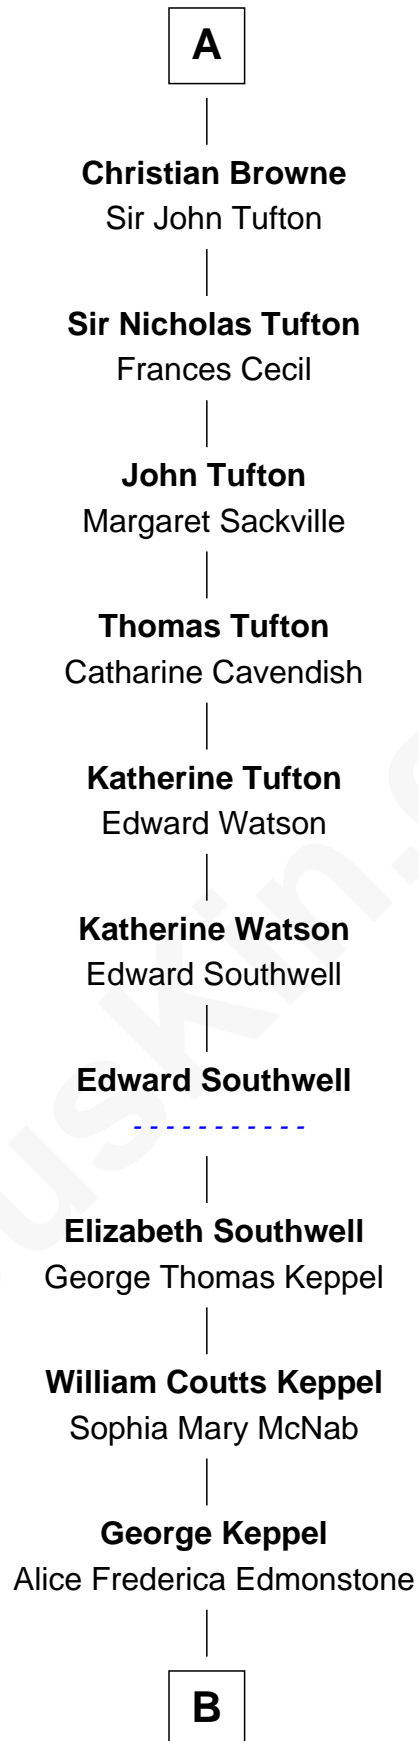

FamousKin.com Relationship Chart of

Alice de Audley

(c1302 - 1373/74)

18th Great-grandmother of

Camilla Parker Bowles

Queen Consort of the United Kingdom

Alice de Audley
Sir Ralph de Neville

Margaret de Neville
Sir Henry Percy

Sir Henry Percy
Elizabeth Mortimer

Sir Henry Percy
Eleanor Neville

Katherine Percy
Sir Edmund Grey

George Grey
Catherine Herbert

Anne Grey
Sir John Hussey

Anne Hussey
Sir Humphrey Browne

A

B