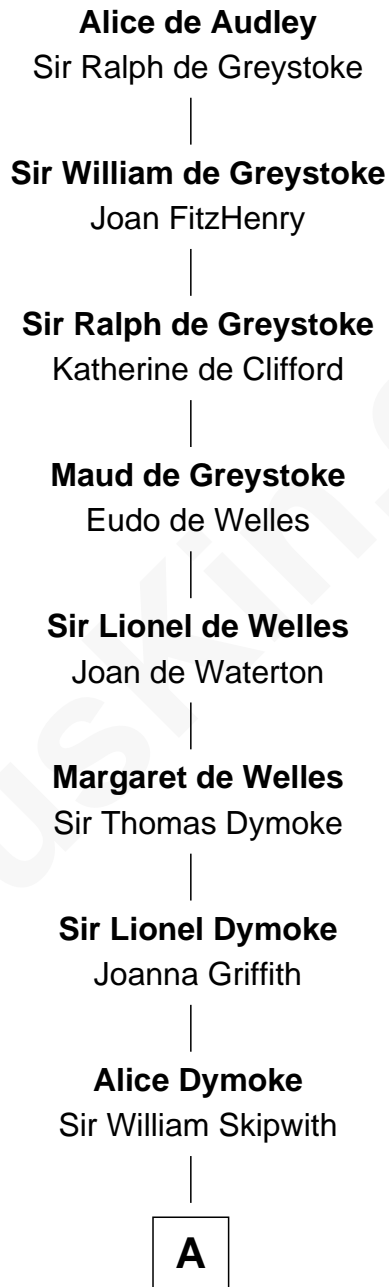

FamousKin.com Relationship Chart of

Alice de Audley

(c1302 - 1373/74)

19th Great-grandmother of

Paget Brewster

TV Actress

A

John Skipwith
Eleanor Kingston

Mary Skipwith
John Newcomen

Eleanor Newcomen
William Asfordby

John Asfordby
Alice Wolley

William Asfordby
Martha Burton

Elinor Asfordby
Thomas Cock

Catherine Cock
Martin Ryerson

Thomas Ryerson
Mary Turner

Joseph Turner Ryerson
Ellen Griffin Larned

Edward Larned Ryerson
Mary Pringle Mitchell

B

B

—
Donald Mitchell Ryerson

Isabelle McGenniss

—
Joan Ryerson

George Washington Wales Brewster

—
Galen Brewster

Hathaway Tew

—
Paget Brewster

TV Actress