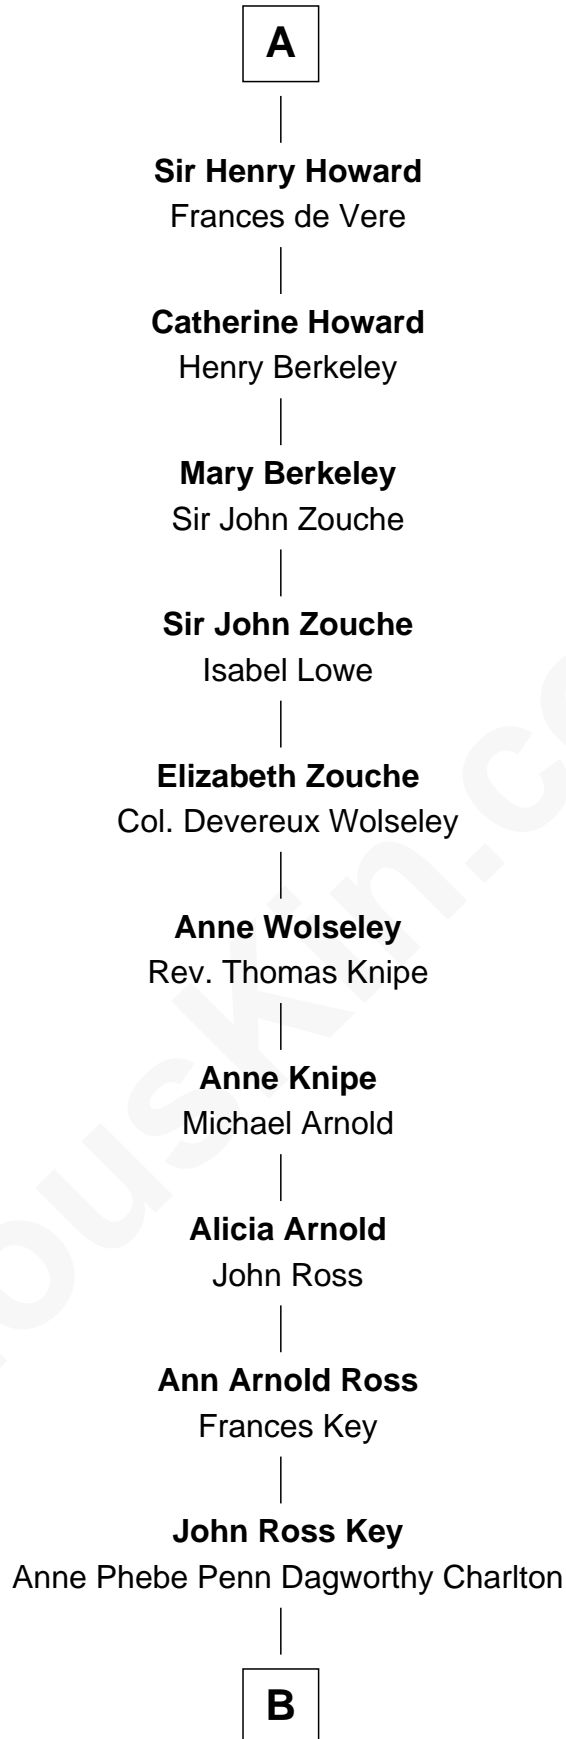

# FamousKin.com Relationship Chart of

**Alice de Audley**

(c1302 - 1373/74)

19th Great-grandmother of

**Thomas Hunt Morgan**

*Nobel Prize Winner in Physiology or Medicine*

**Alice de Audley**  
Sir Ralph de Neville

**Margaret de Neville**  
Sir Henry Percy

**Sir Henry Percy**  
Elizabeth Mortimer

**Sir Henry Percy**  
Eleanor Neville

**Sir Henry Percy**  
Eleanor Poynings

**Henry Percy**  
Maud Herbert

**Eleanor Percy**  
Edward Stafford

**Elizabeth Stafford**  
Thomas Howard

**A**

**B**

Francis Scott Key

Mary Tayloe Lloyd

Elizabeth Phoebe Key

Charles Howard

Ellen Key Howard

Charlton Hunt Morgan

Thomas Hunt Morgan

*Nobel Prize Winner*

FamousKin.com