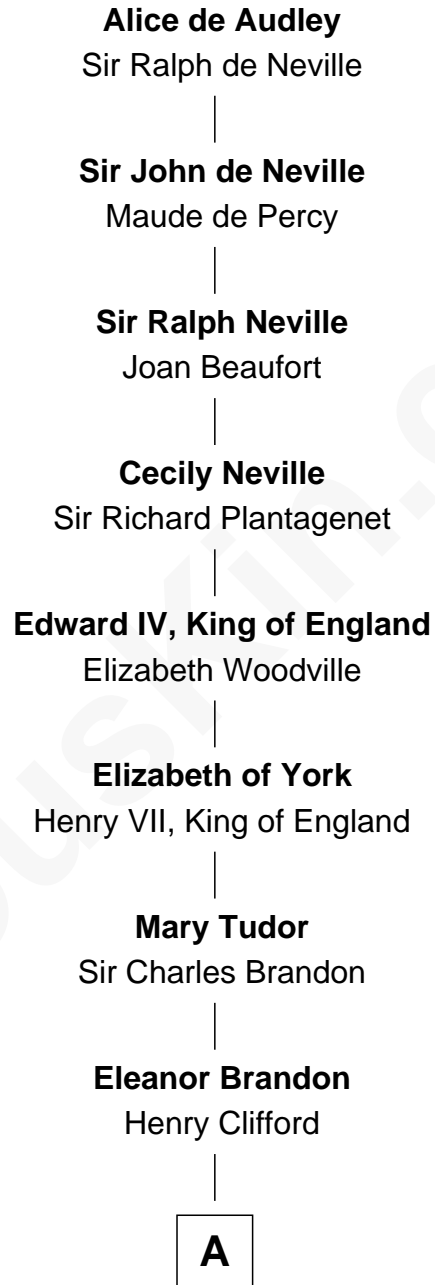

FamousKin.com Relationship Chart of

Alice de Audley

(c1302 - 1373/74)

19th Great-grandmother of

Hugh Grant

Movie Actor

A

Margaret Clifford

Henry Stanley

William Stanley

Elizabeth de Vere

James Stanley

Charlotte de la Trémoille

Amelia Sophia Stanley

John Murray

William Murray

Margaret Nairne

Margaret Murray

William Drummond

Robert Drummond

Winifred Thompson

Henry Roger Drummond

Susannah Wells

Catherine Elizabeth Drummond