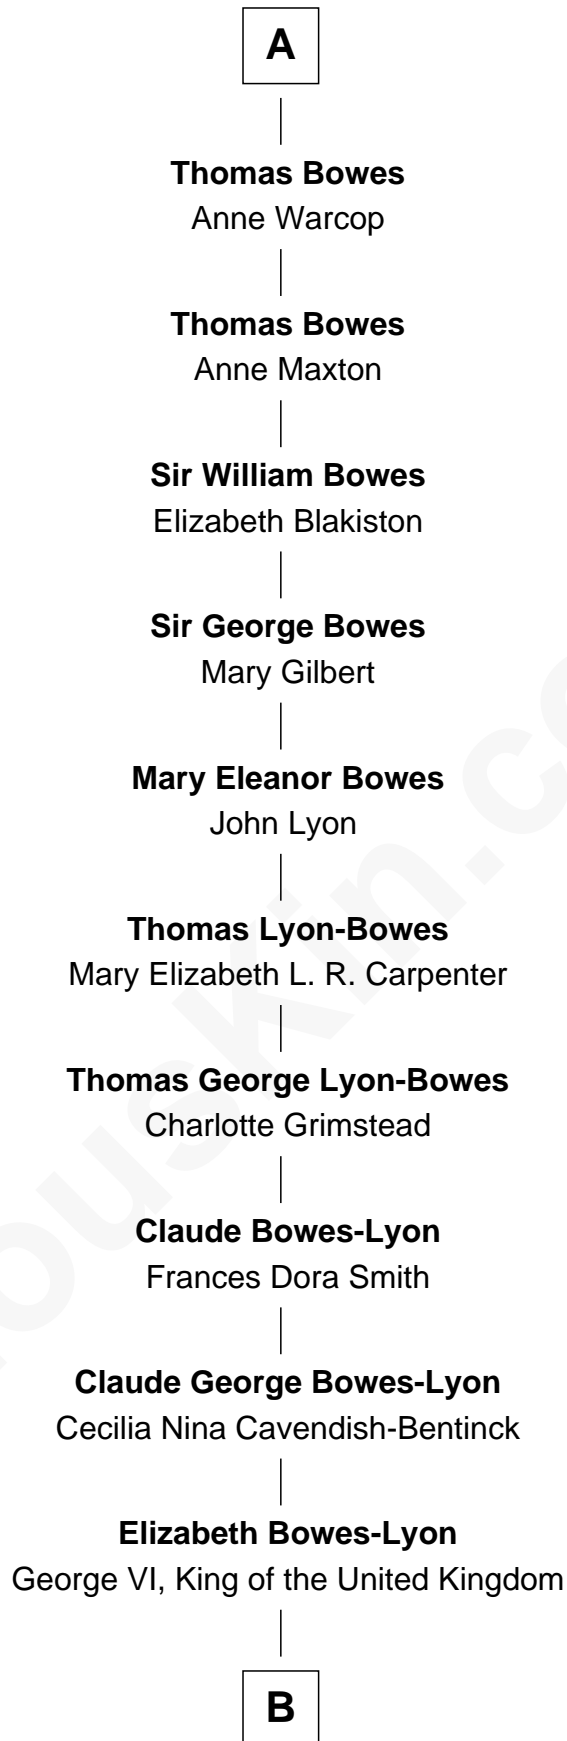

FamousKin.com Relationship Chart of

Alice de Audley

(c1302 - 1373/74)

18th Great-grandmother of

Prince William

Prince of Wales

Alice de Audley

Sir Ralph de Greystoke

Sir William de Greystoke

Joan FitzHenry

Sir Ralph de Greystoke

Katherine de Clifford

Joan de Greystoke

Sir William Bowes

Sir William Bowes

Maud FitzHugh

Sir Ralph Bowes

Margery Conyers

Richard Bowes

Elizabeth Aske

Sir George Bowes

Jane Talbot

A

B

Elizabeth II, Queen of the United Kingdom

Prince Philip of Edinburgh

Charles III, King of the United Kingdom

Princess Diana Frances Spencer

Prince William

Prince of Wales

FamousKin.com