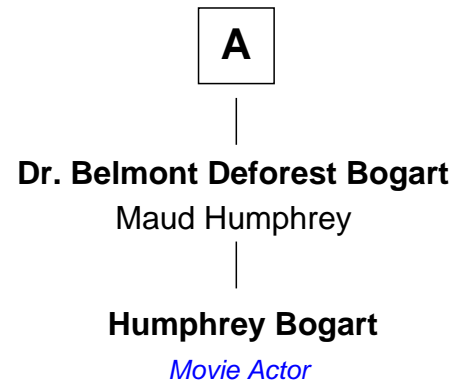

# FamousKin.com Relationship Chart of

**William Goodrich**

(c1621/2 - c1676) *Great Migration Immigrant 1636*

6th great-granduncle of

**Humphrey Bogart**

*Movie Actor*

**John Goodrich**

Margery Howe

**William Goodrich**

*Great Migration Immigrant 1636*

**John Goodrich**

Elizabeth Edwards

**Elizabeth Goodrich**

Daniel Rose

**Jonathan Rose**

Abigail Hale

**John Rose**

Keziah Goss

**Sarah Rose**

Samuel Stiles

**Philemon Stiles**

Jane Florance

**Julia Ann Stiles**

Adam Welty Bogart

**A**

FamousKin.com