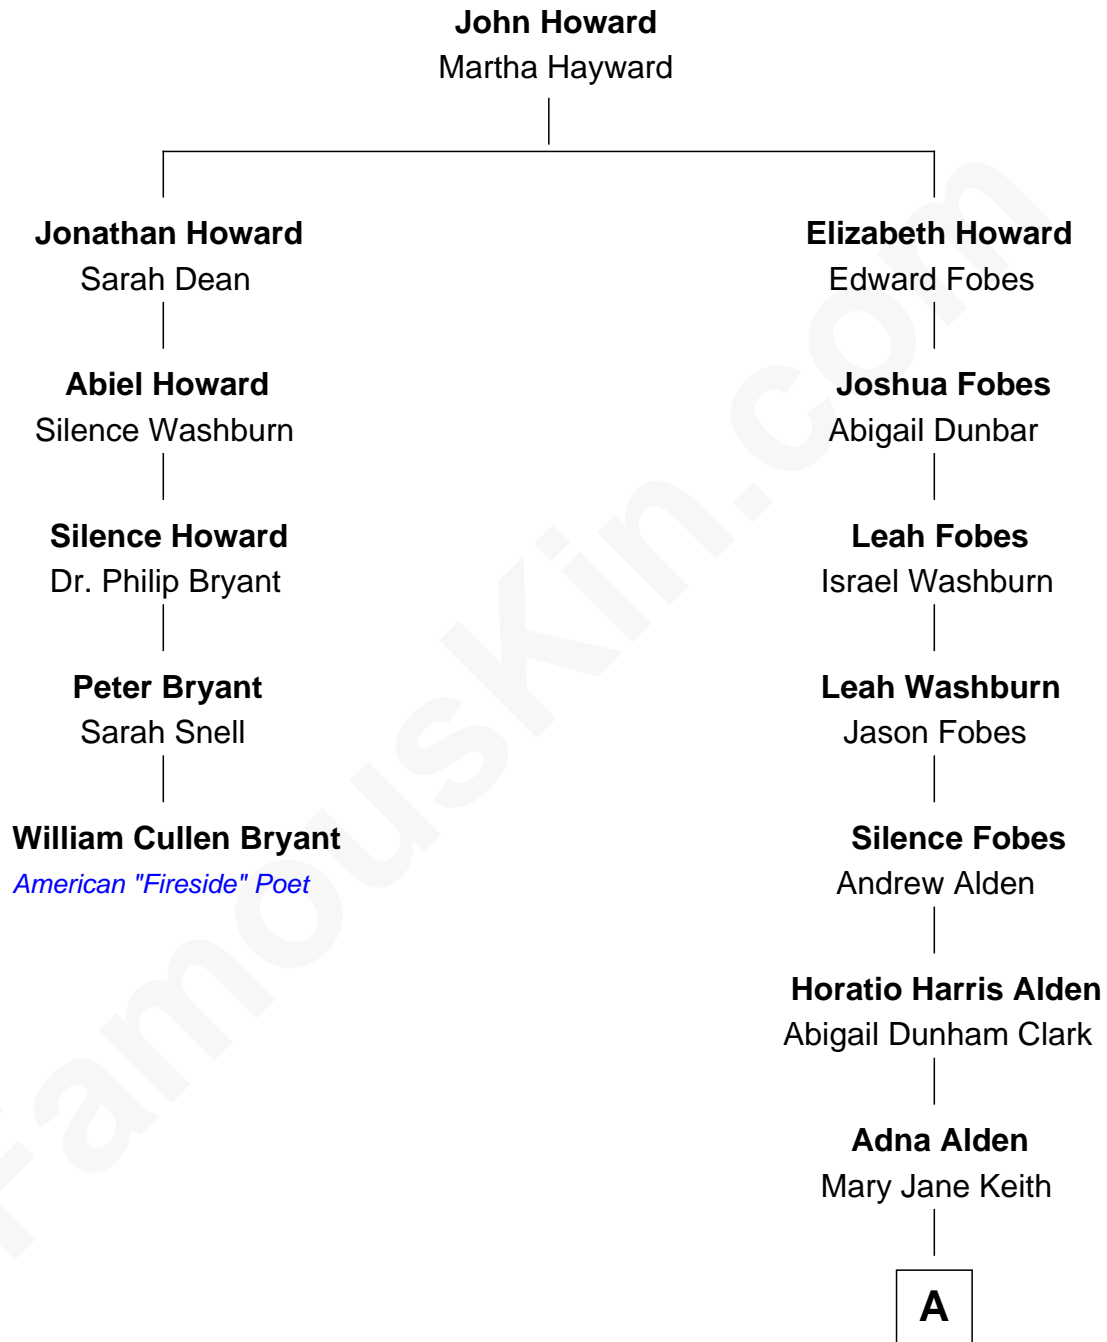

FamousKin.com Relationship Chart of

William Cullen Bryant

American "Fireside" Poet

4th cousin 7 times removed of

Arthur Gregg Sulzberger

New York Times Publisher

A

—
Annie Louise Alden
Theodore Elisha Grant