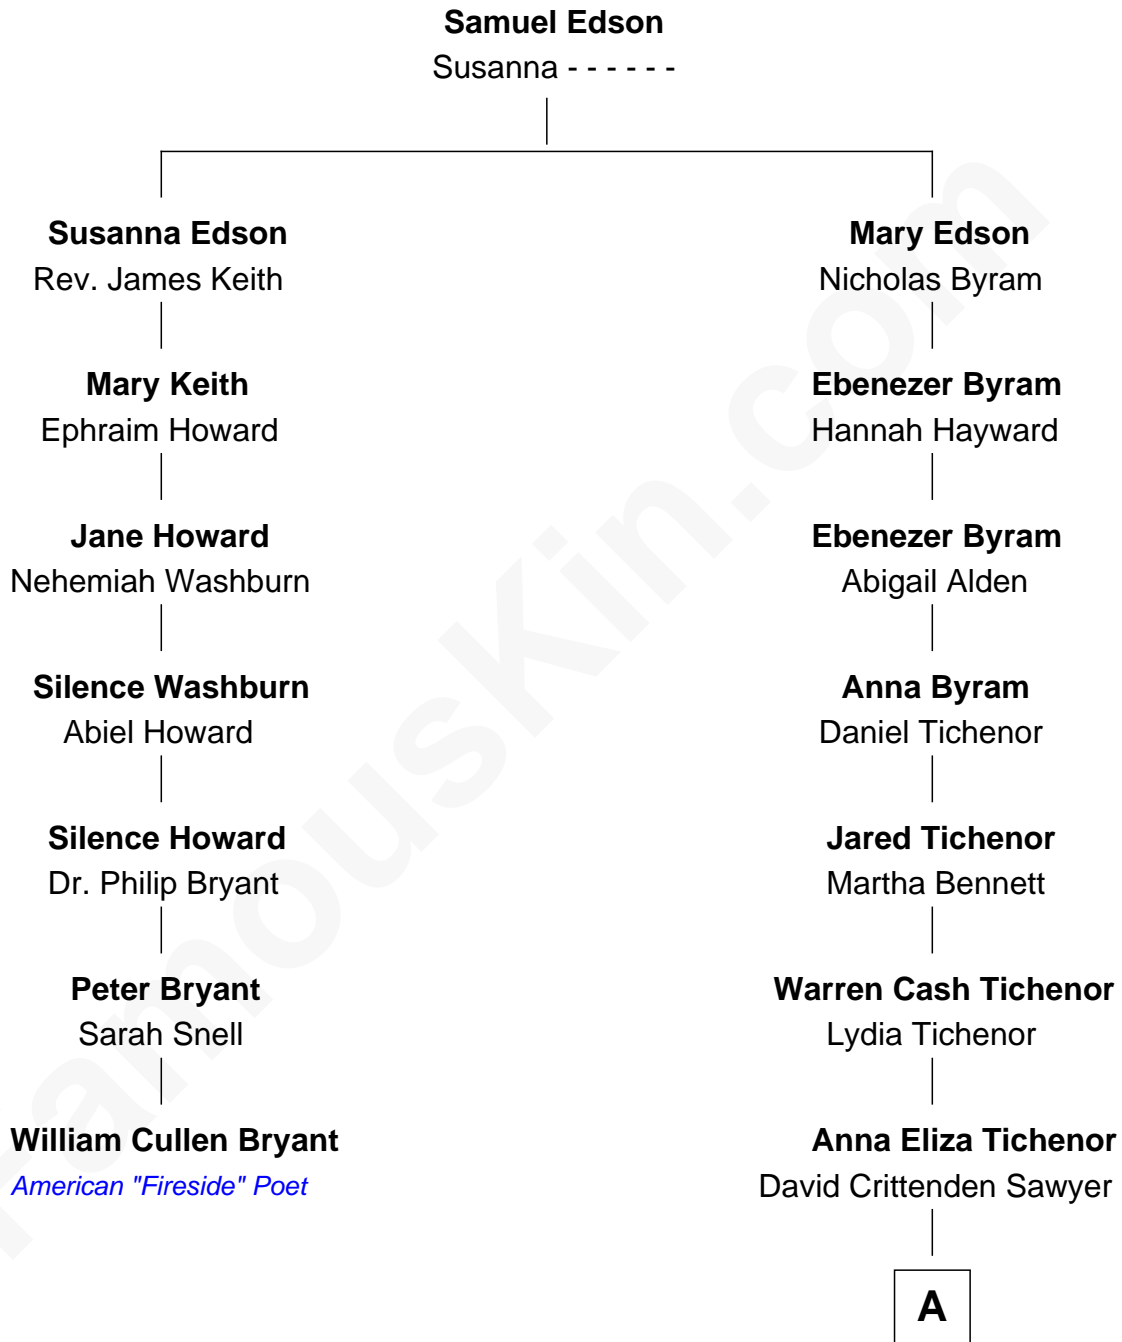

**FamousKin.com**  
**Relationship Chart of**  
**William Cullen Bryant**  
*American "Fireside" Poet*

6th cousin 5 times removed of

**Tyler Toney**  
*Dude Perfect YouTuber*

**A**

|  
**William Henry Sawyer**

Susan Blanch Price

|  
**Emma Vertrude Sawyer**

Dannie Robert Langford

|  
**Bobby Dale Langford**

Lydia Jeanette Weeks

|  
**Pamela Kay Langford**

Jeffrey Dale Toney

|  
**Tyler Toney**