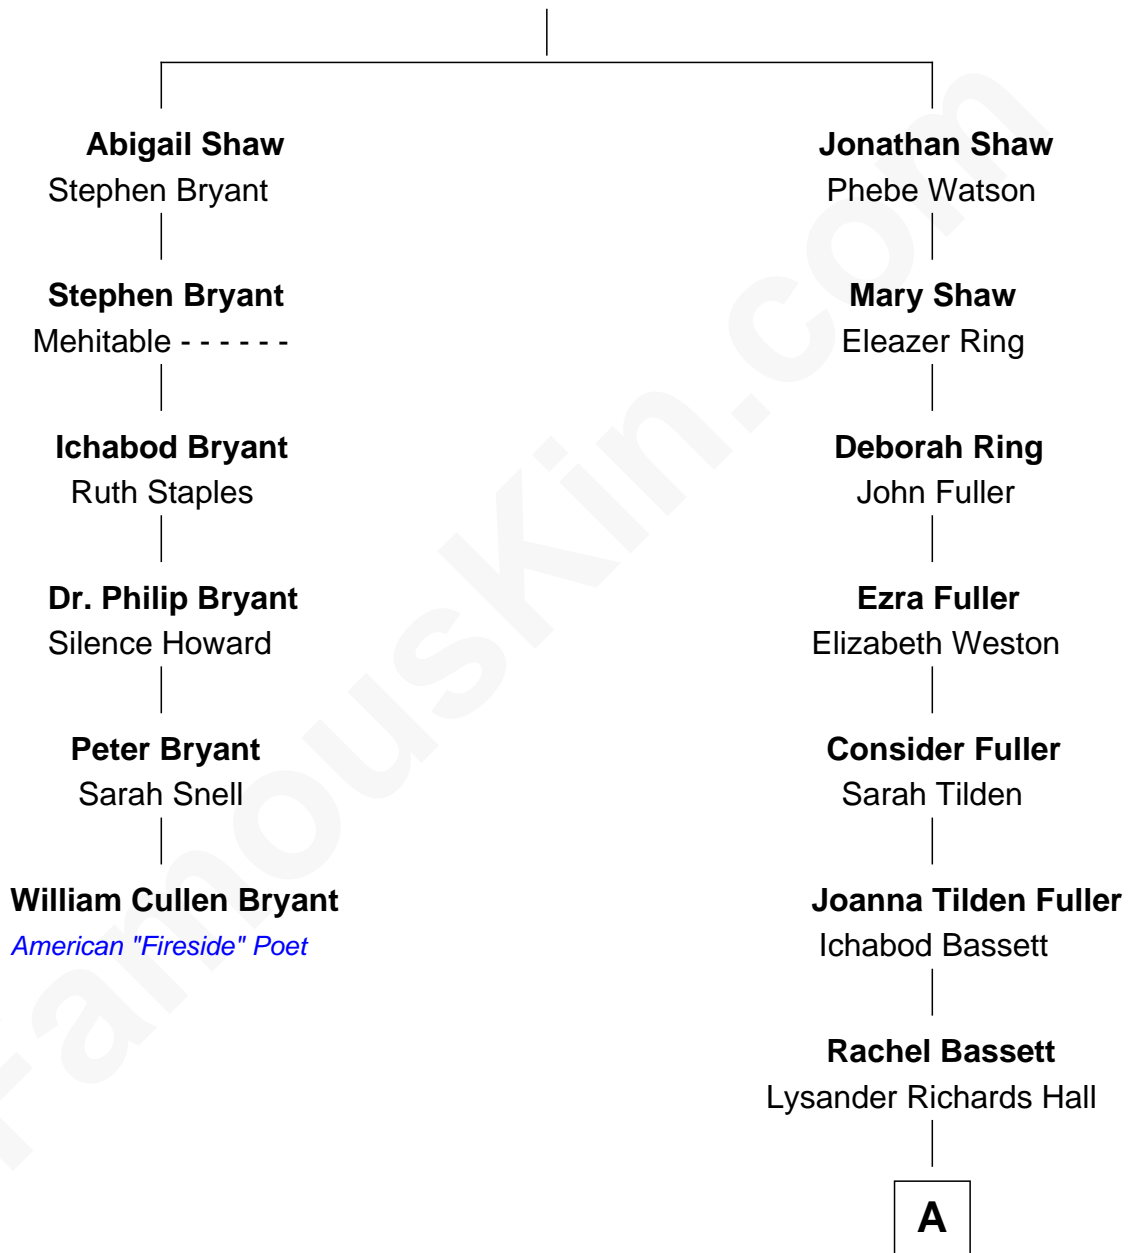

FamousKin.com
Relationship Chart of
William Cullen Bryant
American "Fireside" Poet

5th cousin 5 times removed of

Geena Davis
Movie and TV Actress

John Shaw

A

Elbert Lysander Hall

Lucy J. Price

Florence Martha Hall

Dr. William Henry Cook

Lucille Martha Cook

William Frank Davis

Geena Davis

Movie and TV Actress

FamousKin.com