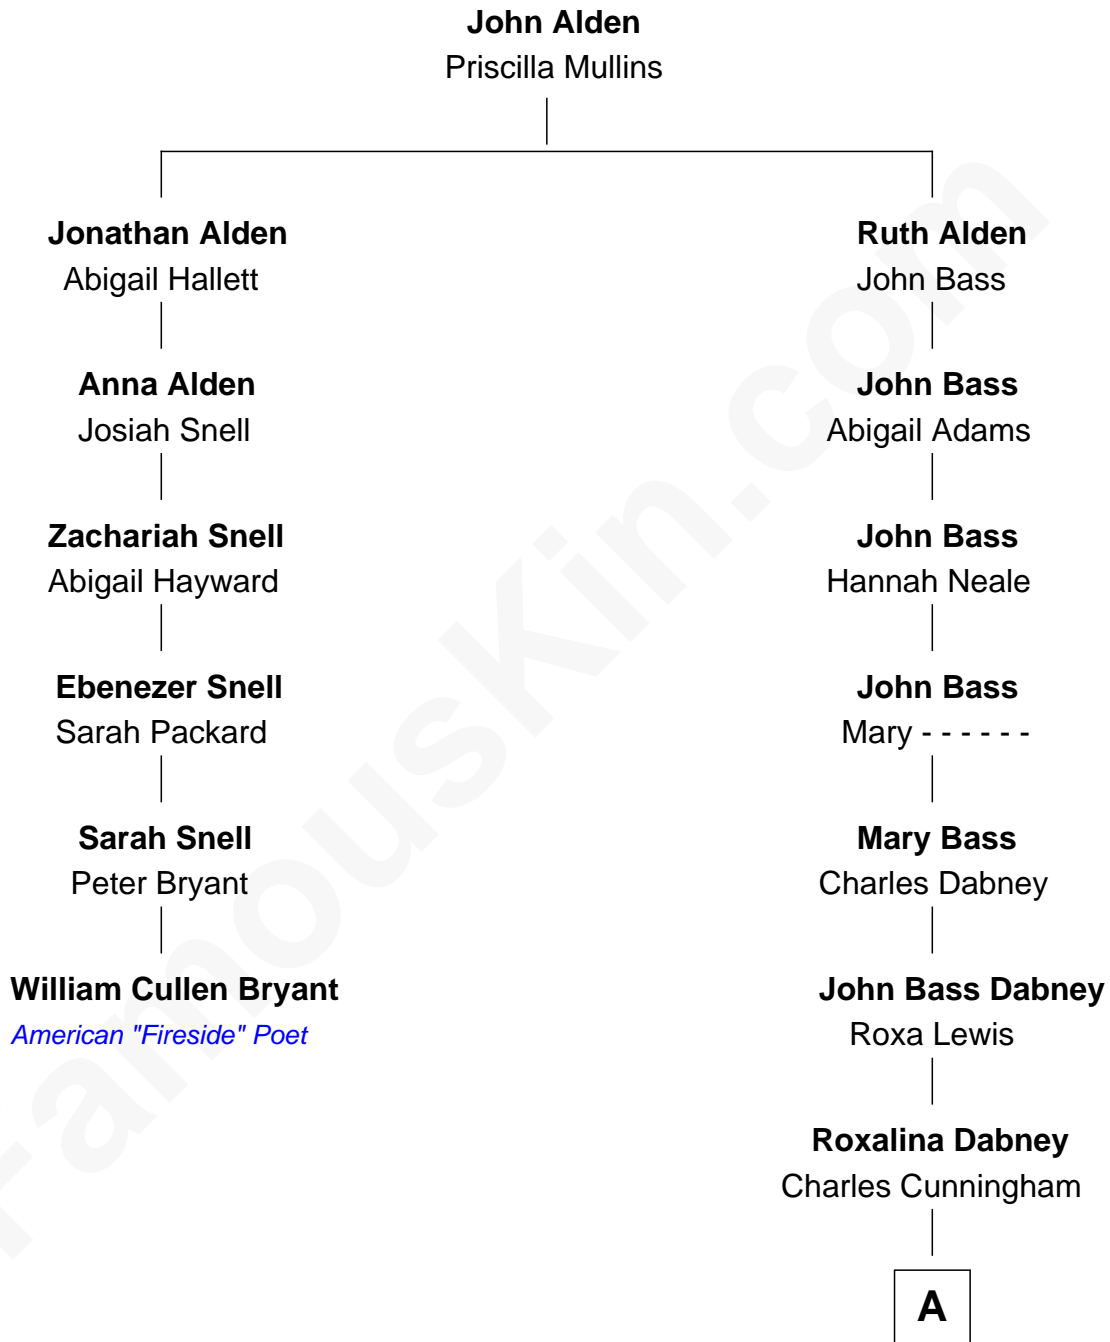

FamousKin.com
Relationship Chart of
William Cullen Bryant
American "Fireside" Poet

5th cousin 6 times removed of

Jennifer Coolidge
TV and Movie Actress

A

Frederic Cunningham

Sarah Maria Parker

Frederic Cunningham