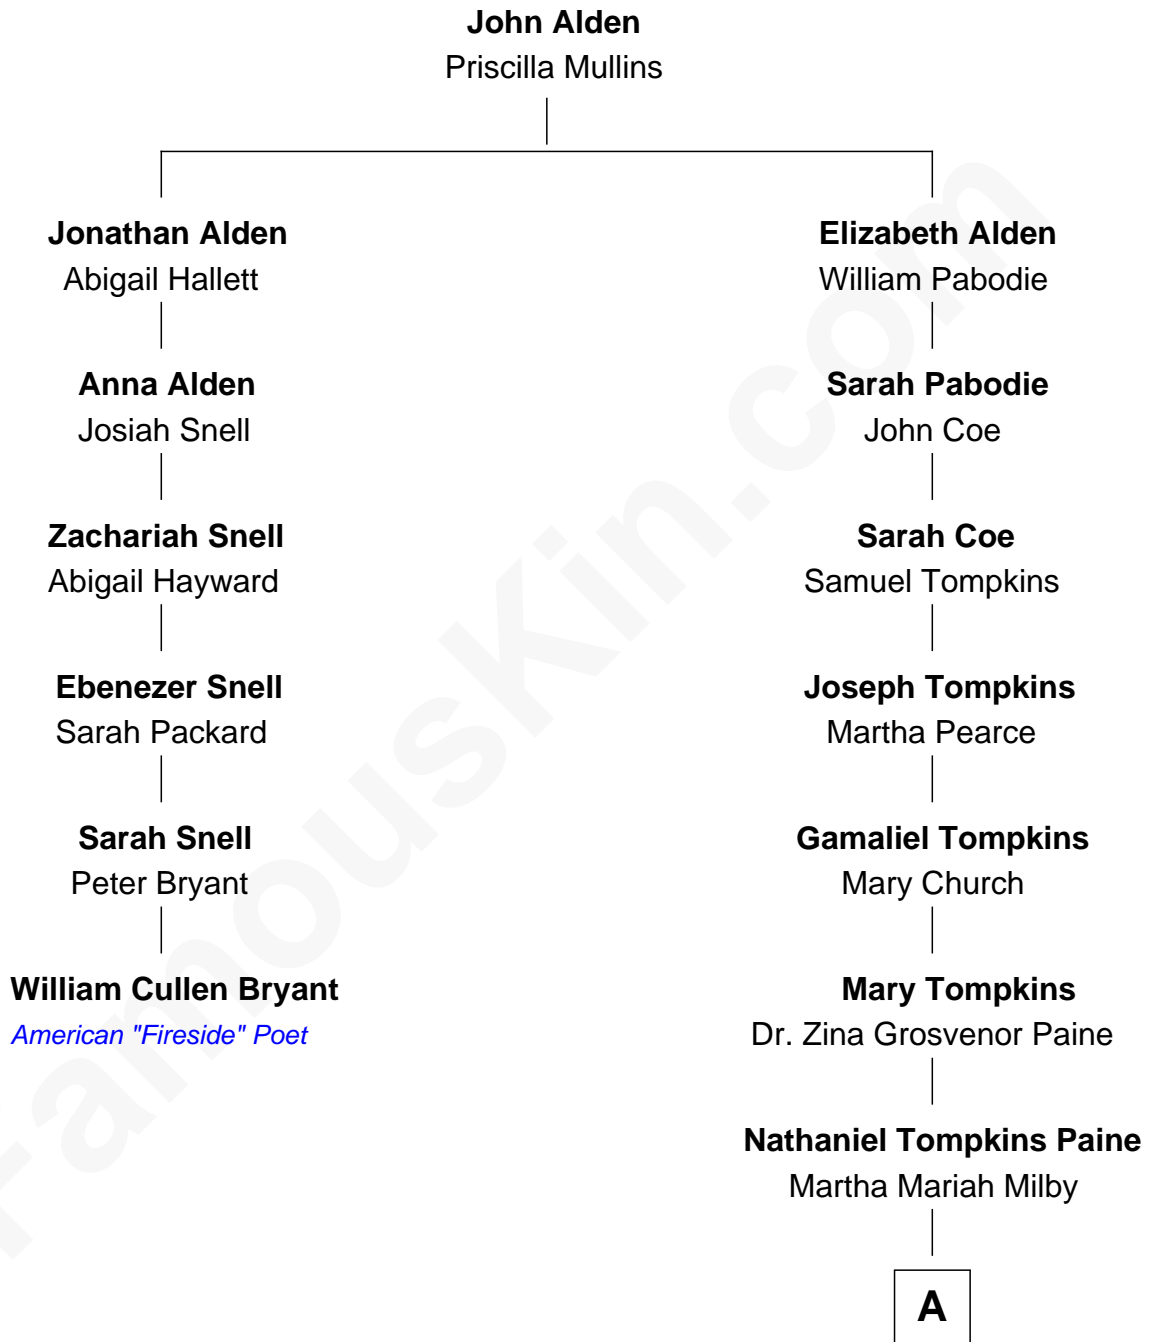

**FamousKin.com**  
**Relationship Chart of**  
**William Cullen Bryant**  
*American "Fireside" Poet*

**5th cousin 3 times removed of**  
**Charles M. Dale**  
*66th Governor of New Hampshire*

**A**

**Maud Paine**  
Fred Vernon Dale

**Charles M. Dale**  
*66th Governor of New Hampshire*

FamousKin.com