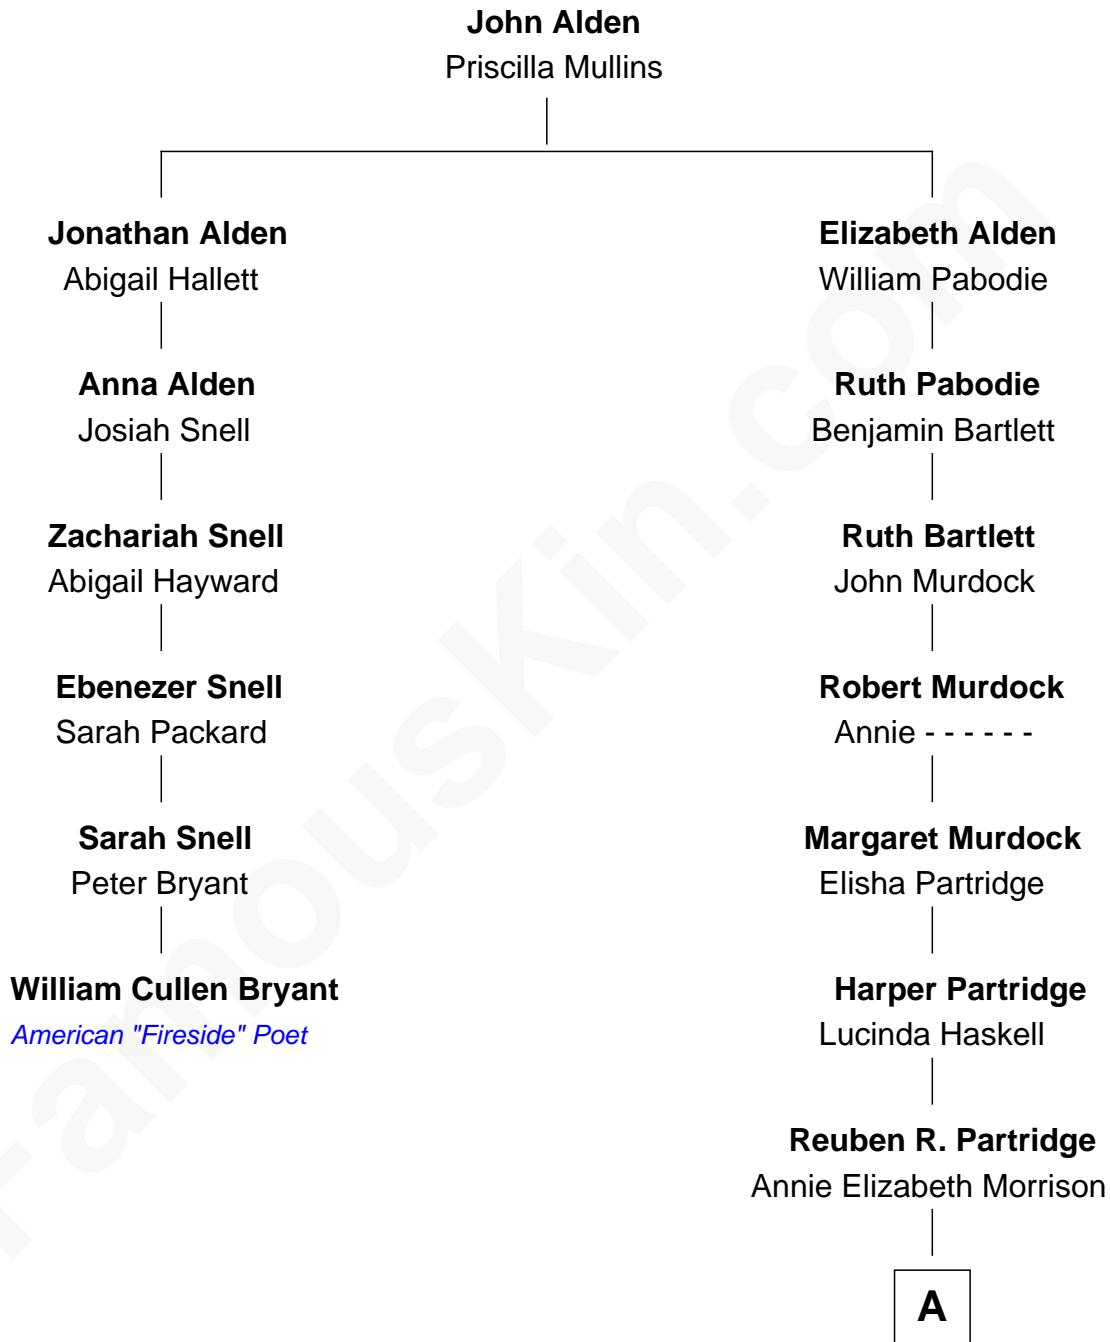

FamousKin.com
Relationship Chart of
William Cullen Bryant
American "Fireside" Poet

5th cousin 5 times removed of

Diane Brewster
TV and Movie Actress

A

—
Jennie M. Partridge

William B. Sloane

—
Grace Anna Sloane

Reginald Raymond Brewster

—
Phillip Sloane Brewster

Geraldine Craddock

—
Diane Brewster

TV and Movie Actress

FamousKin.com