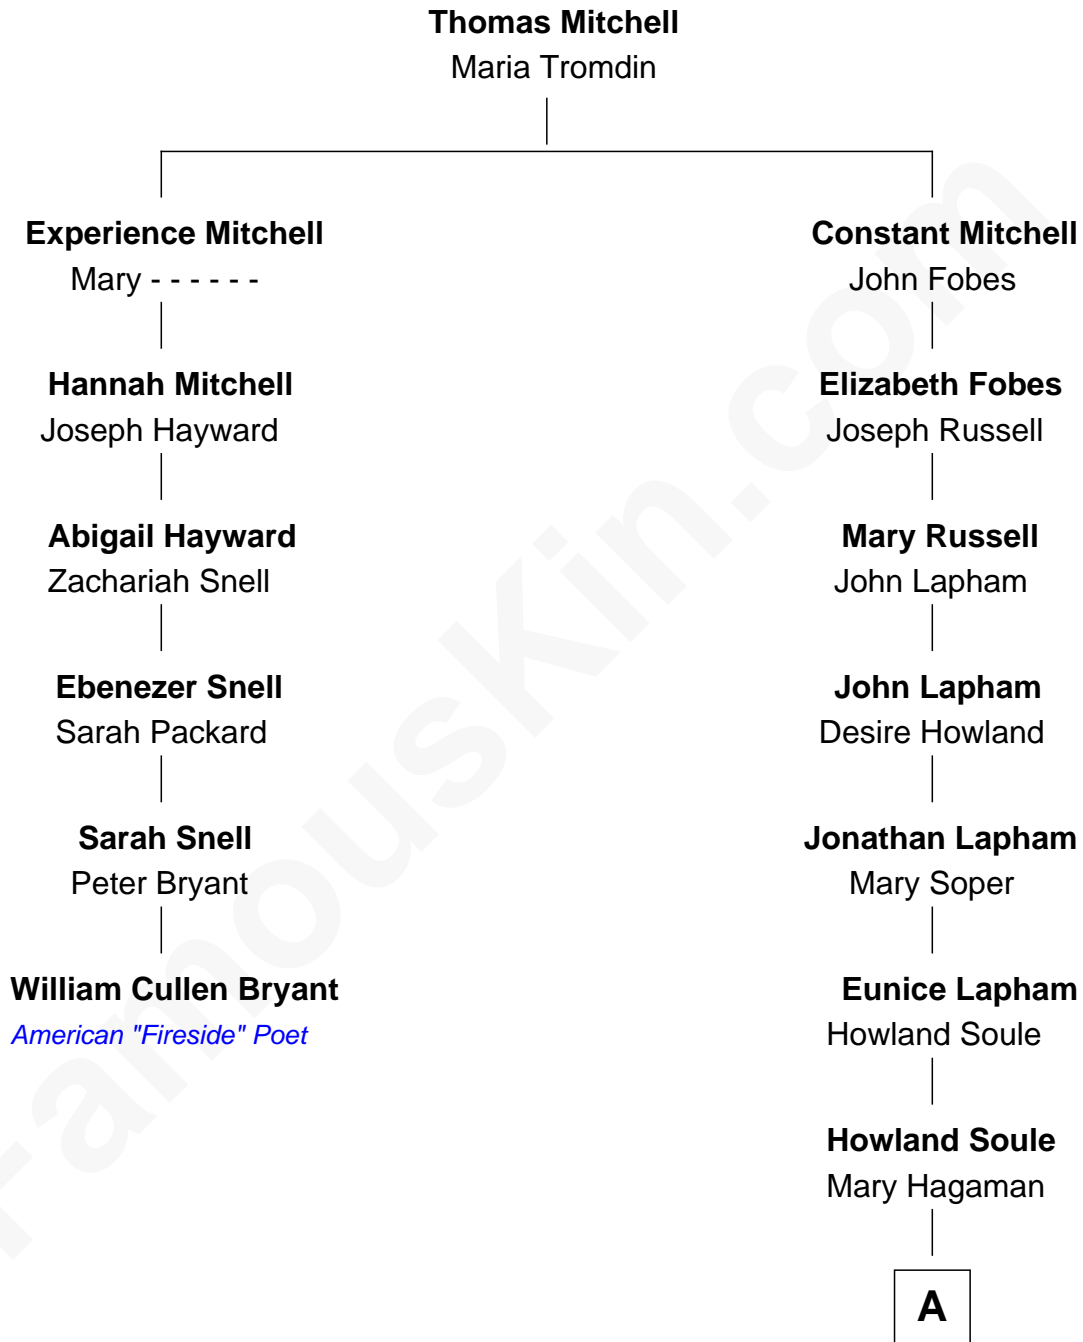

FamousKin.com
Relationship Chart of
William Cullen Bryant
American "Fireside" Poet

5th cousin 8 times removed of

Taylor Lautner
TV and Movie Actor

A

Howland Soule
Susan Ann Lounsbury

Edgar A. Soules
Lillian M. Barber