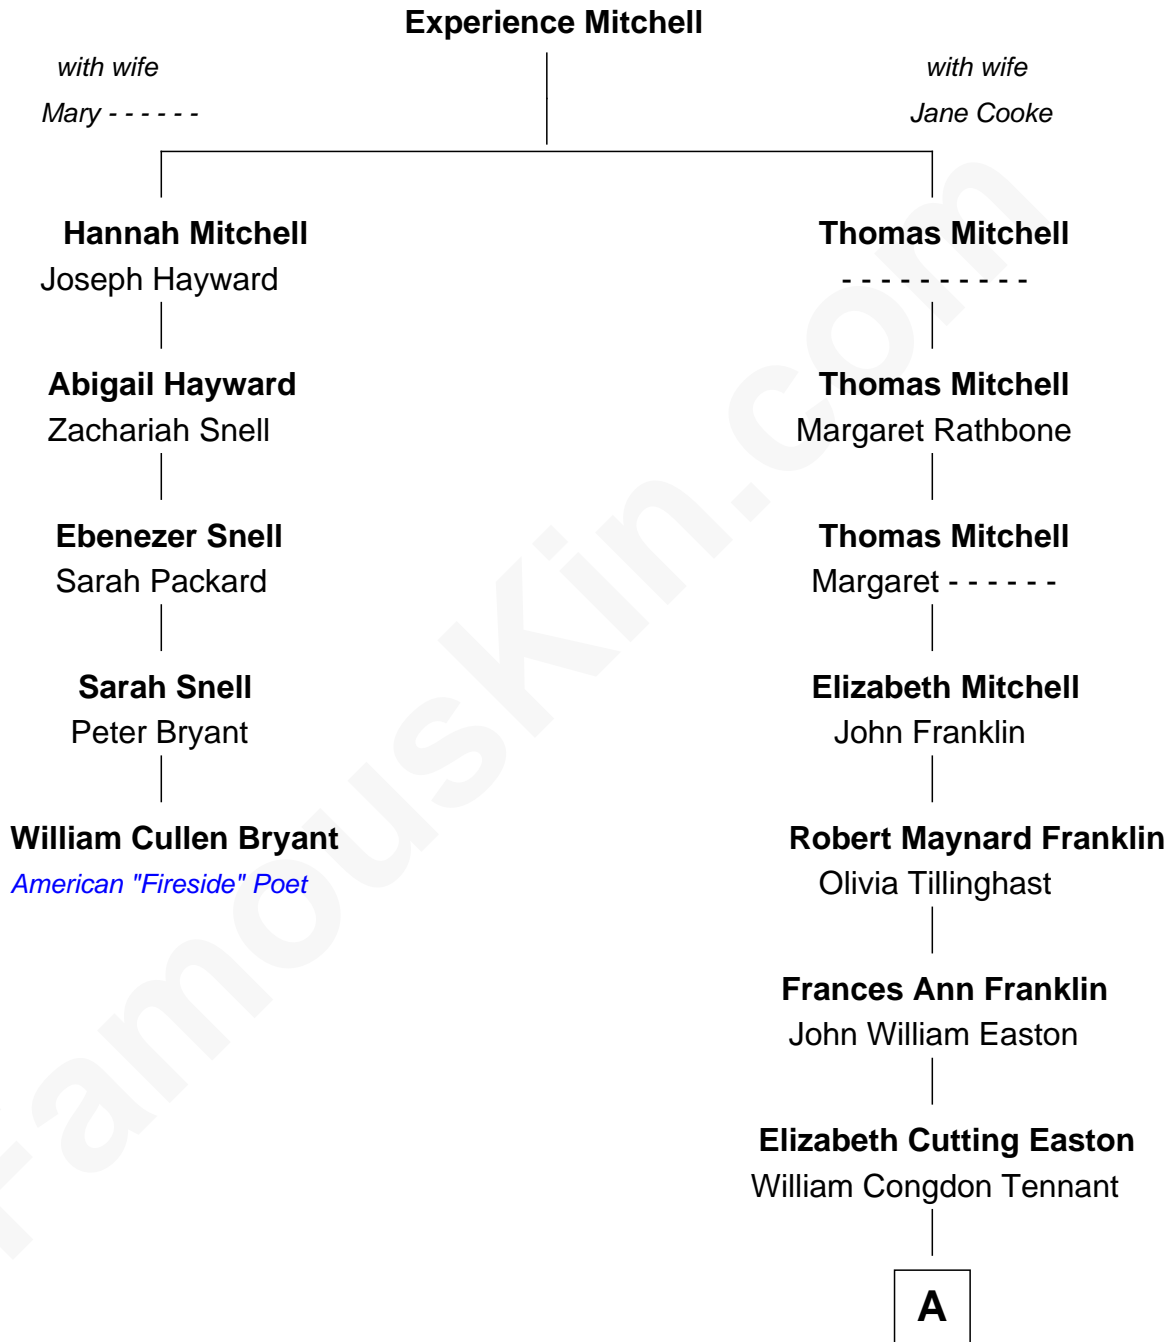

FamousKin.com
Relationship Chart of
William Cullen Bryant
American "Fireside" Poet

4th cousin 5 times removed of

Marilyn Monroe
Actress, Model, and Singer

A

—
Elizabeth Easton Tennant

Frederick Almy Gifford

—
Charles Stanley Gifford

Gladys Pearl Monroe

—
Marilyn Monroe

Actress, Model, and Singer

FamousKin.com