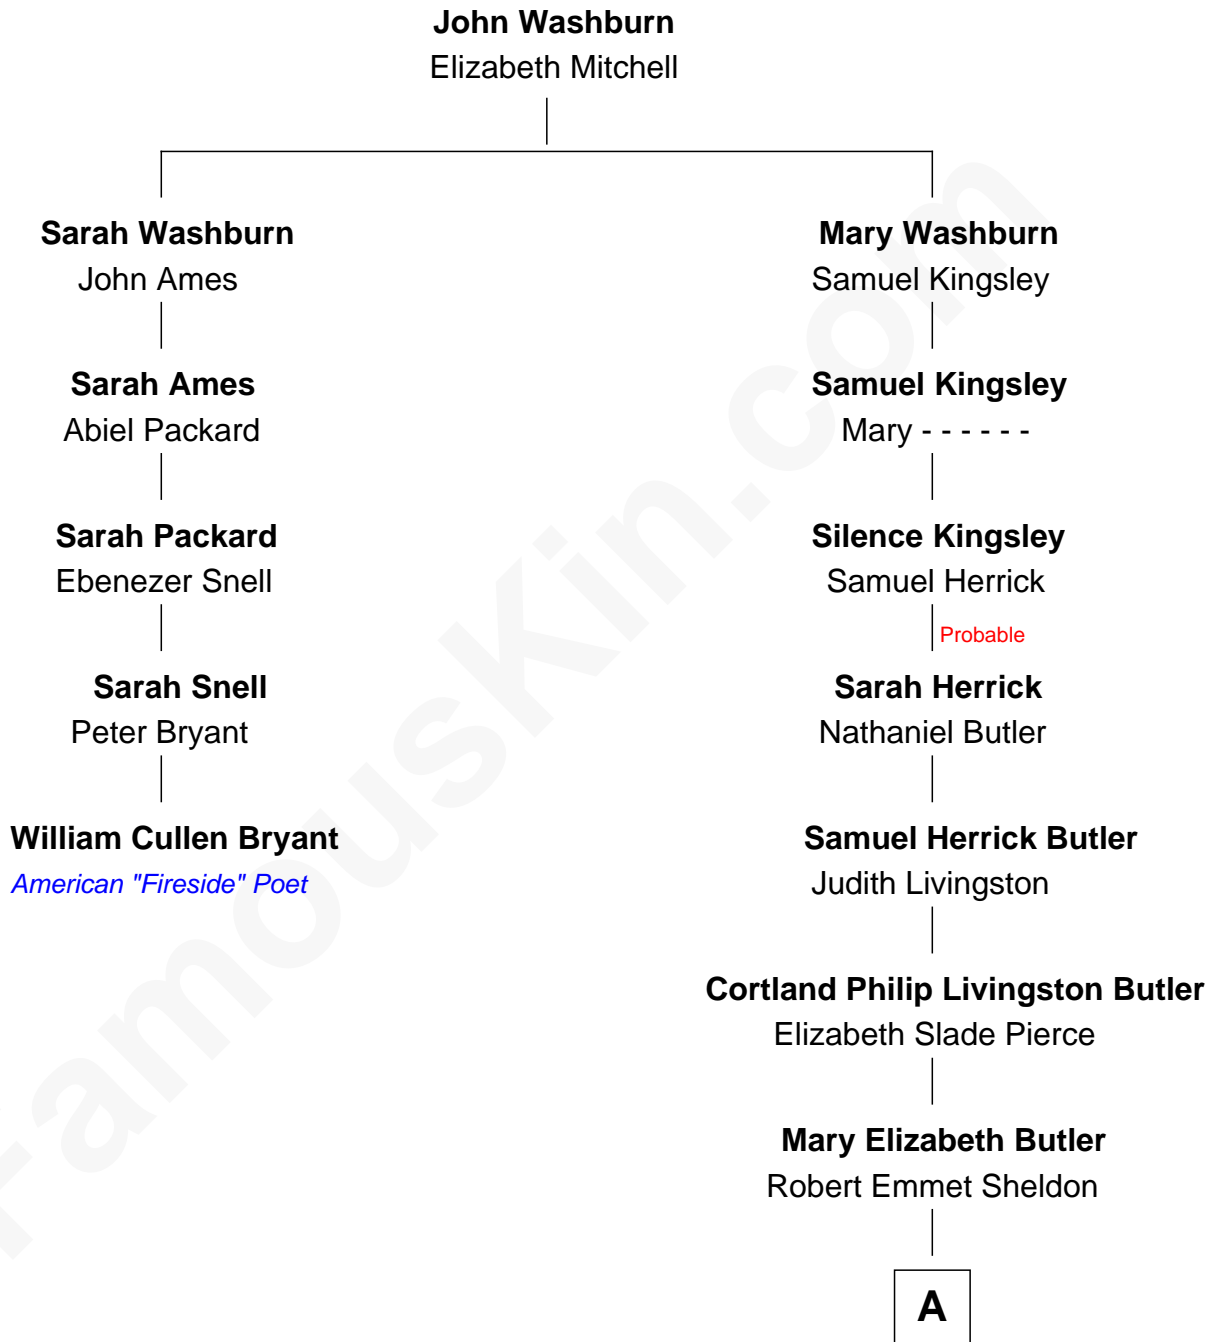

**FamousKin.com**  
**Relationship Chart of**  
**William Cullen Bryant**  
*American "Fireside" Poet*

4th cousin 5 times removed of  
**George H. W. Bush**  
*41st U.S. President*

**A**

—  
**Flora Sheldon**

Samuel Prescott Bush

—  
**Prescott Sheldon Bush**

Dorothy Wear Walker

—  
**George H. W. Bush**

*41st U.S. President*

FamousKin.com