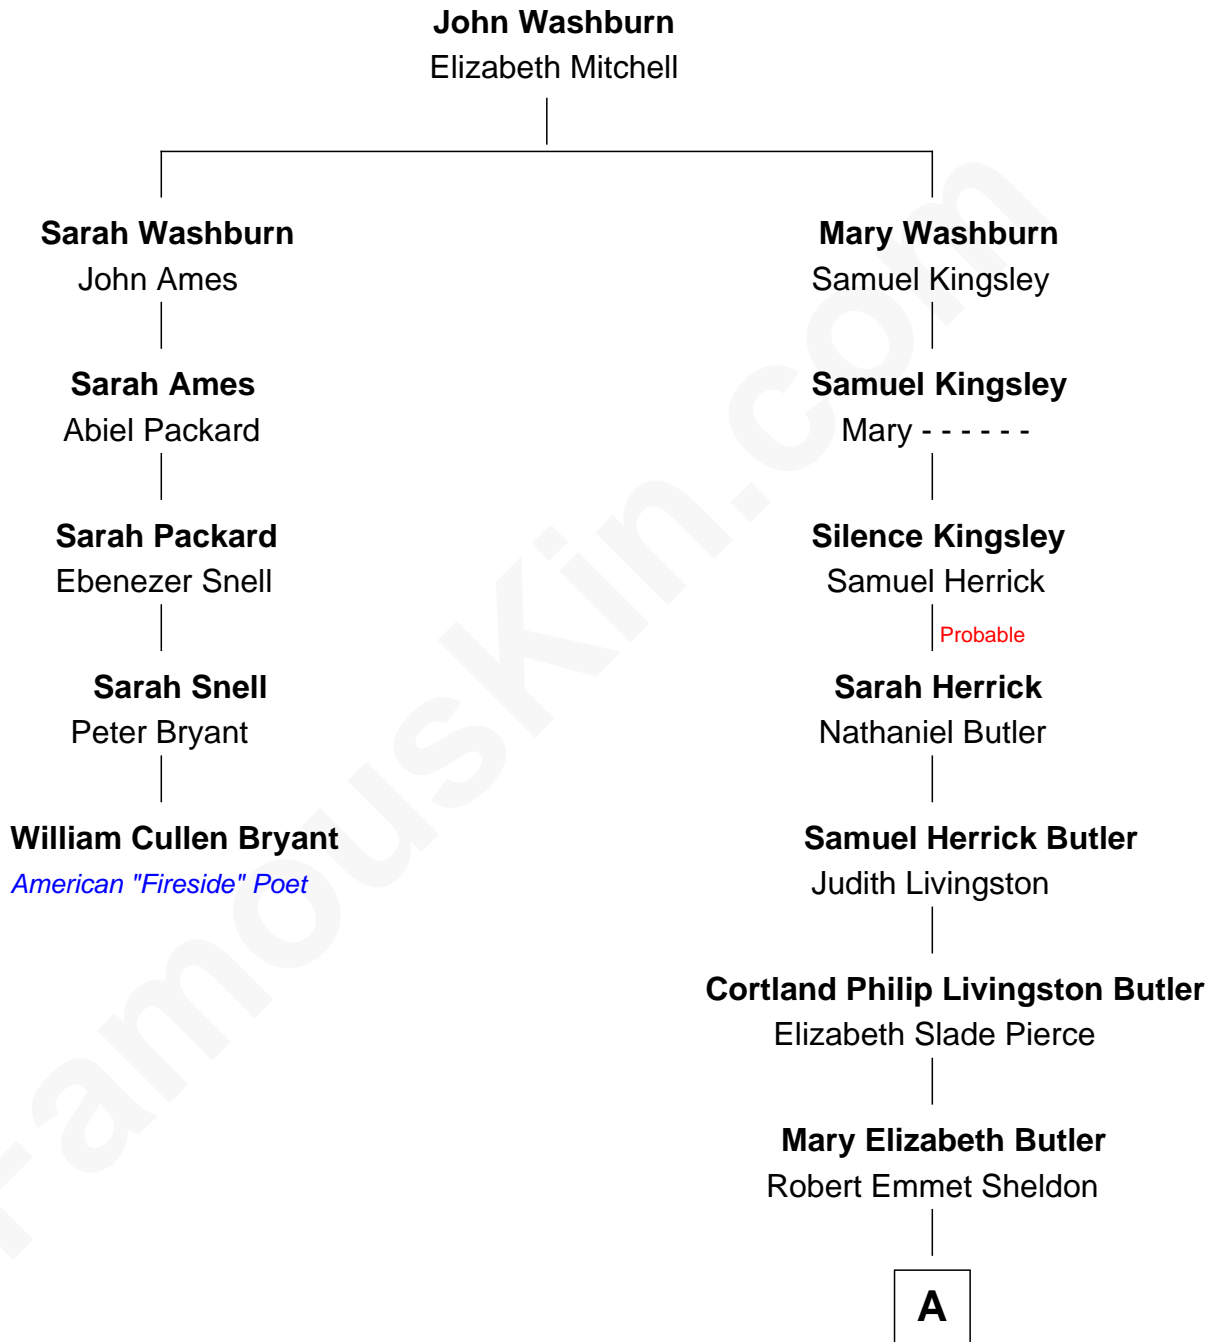

**FamousKin.com**  
**Relationship Chart of**  
**William Cullen Bryant**  
*American "Fireside" Poet*

4th cousin 6 times removed of

**George W. Bush**  
*43rd U.S. President*

A

Flora Sheldon

Samuel Prescott Bush

Prescott Sheldon Bush

Dorothy Wear Walker

George Herbert Walker Bush

Barbara Pierce

George W. Bush

*43rd U.S. President*