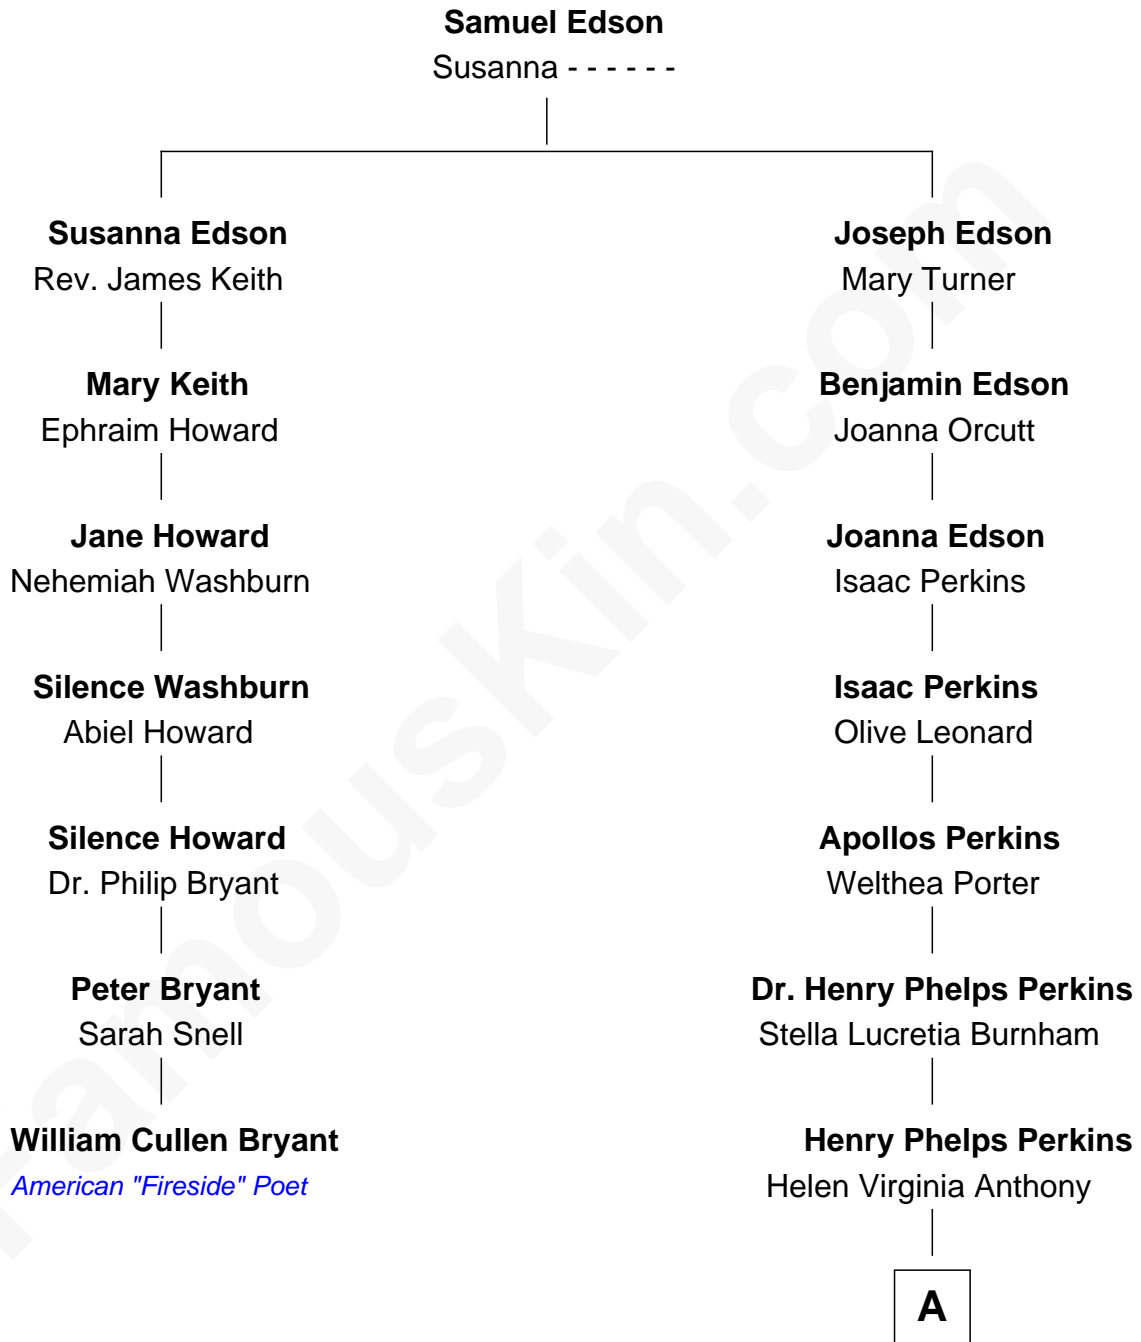

**FamousKin.com**  
**Relationship Chart of**  
**William Cullen Bryant**  
*American "Fireside" Poet*

6th cousin 2 times removed of

**Anthony Perkins**  
*Movie Actor*

**A**

**Osgood Perkins**  
Janet Esselstyn Rane

**Anthony Perkins**  
*Movie Actor*

FamousKin.com