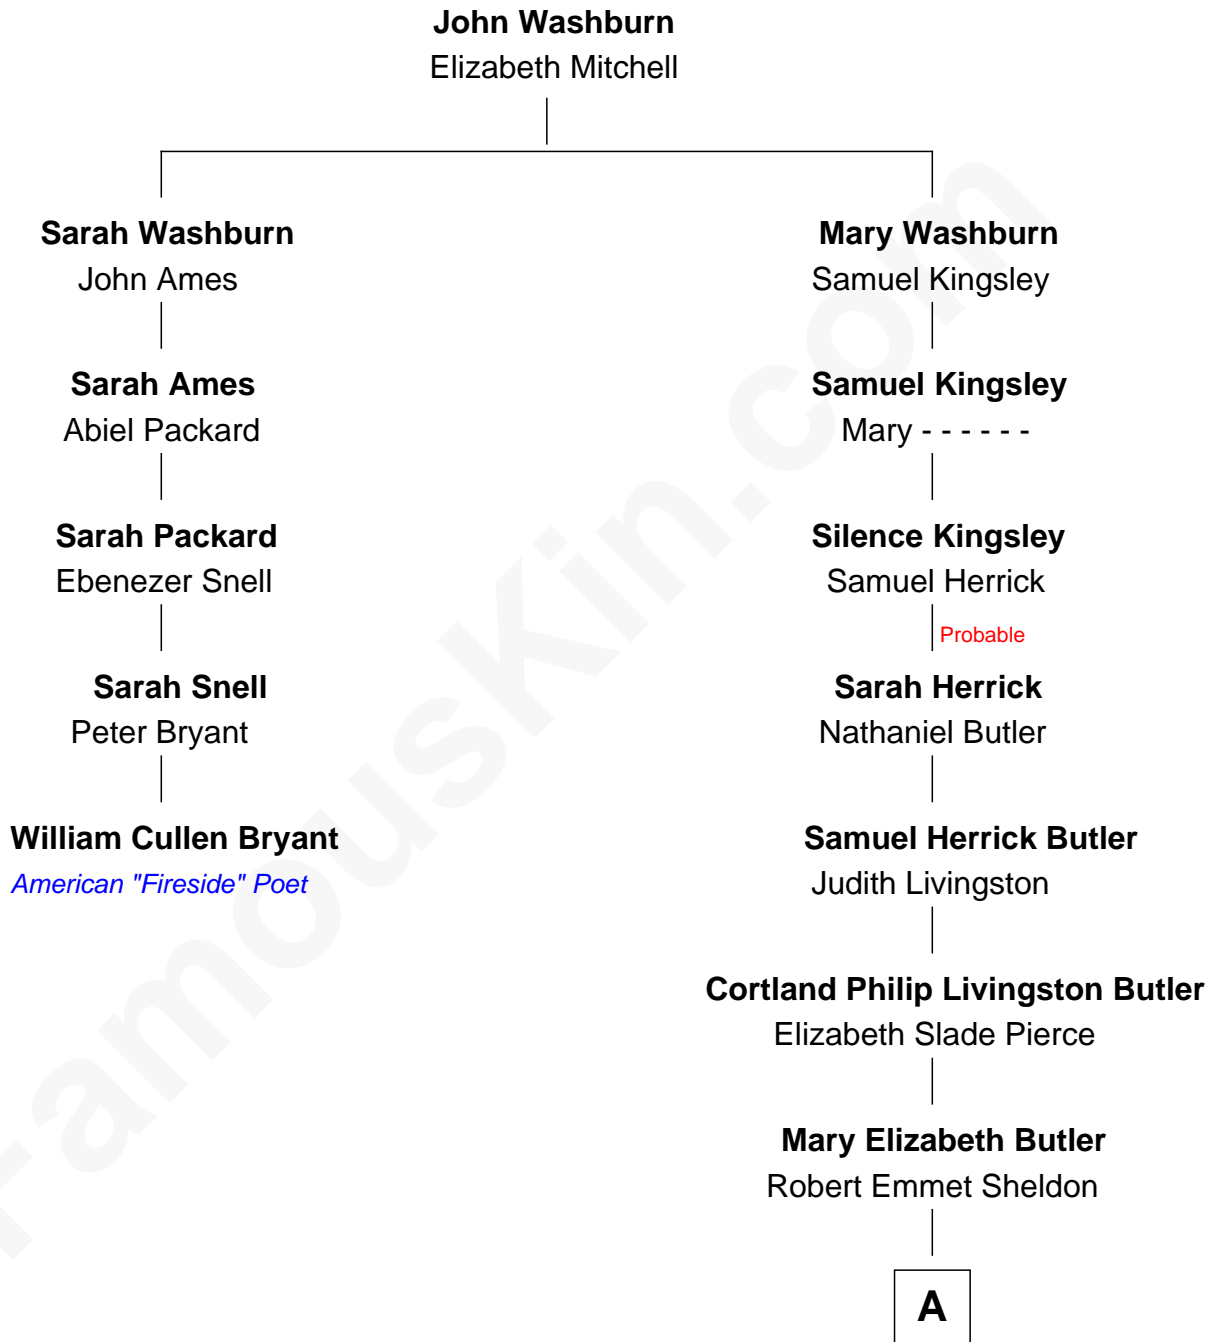

FamousKin.com
Relationship Chart of
William Cullen Bryant
American "Fireside" Poet

4th cousin 6 times removed of
Jeb Bush
43rd Governor of Florida

A

—
Flora Sheldon

Samuel Prescott Bush

—
Prescott Sheldon Bush

Dorothy Wear Walker

—
George Herbert Walker Bush

Barbara Pierce

—
Jeb Bush

43rd Governor of Florida