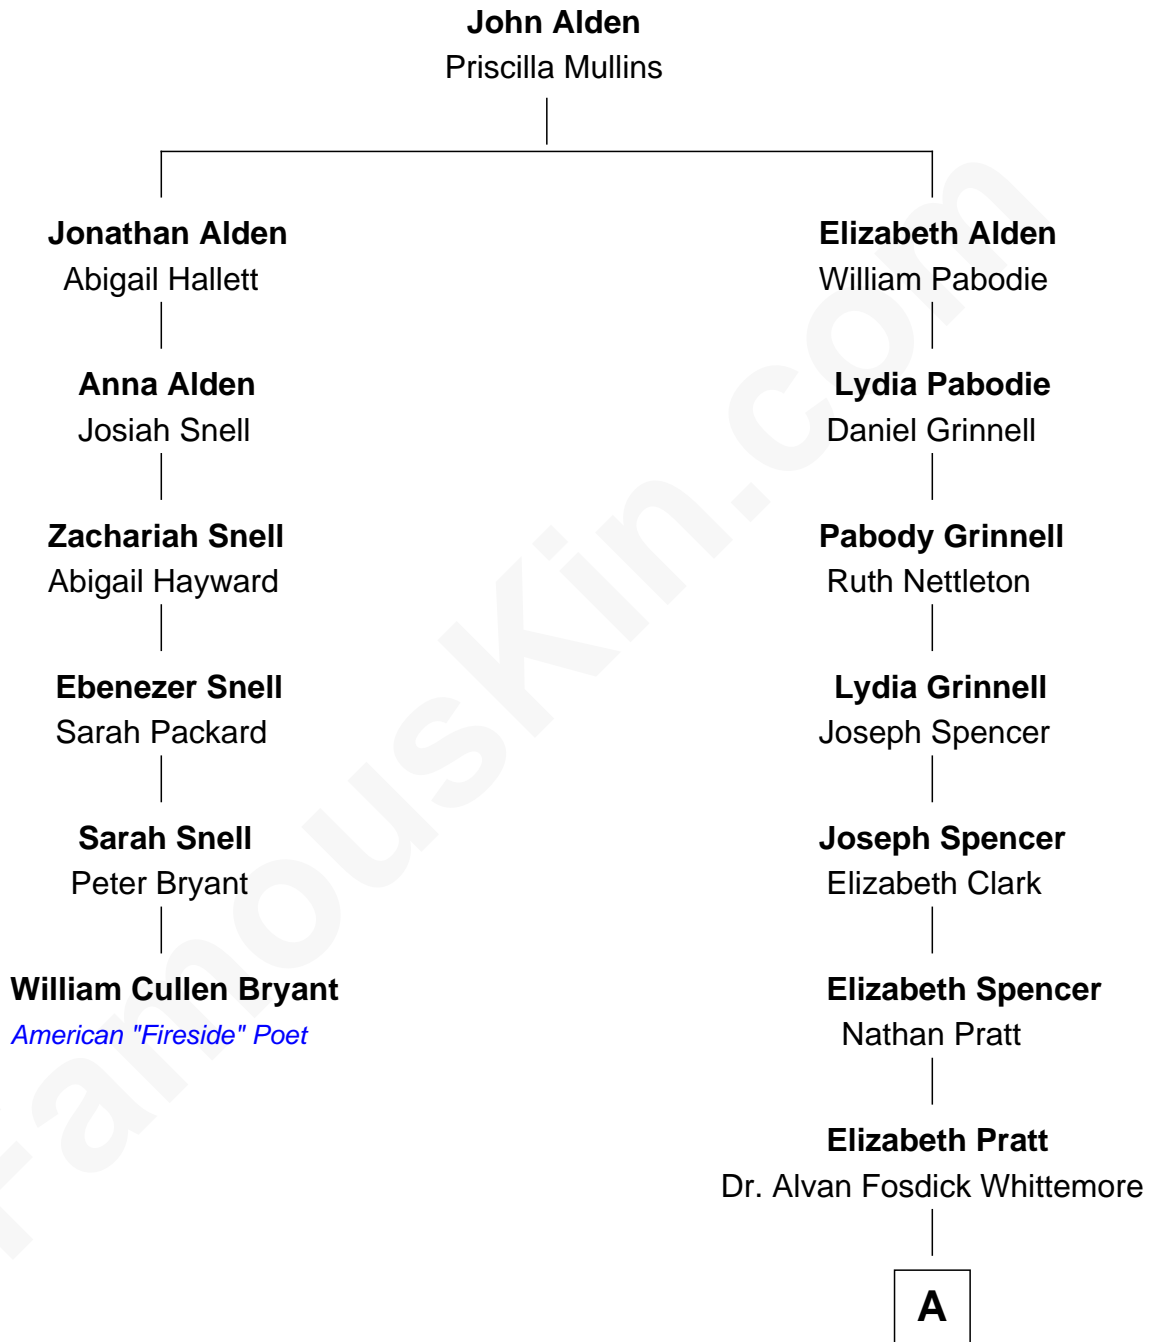

FamousKin.com
Relationship Chart of
William Cullen Bryant
American "Fireside" Poet

5th cousin 7 times removed of
Ellen DeGeneres
Comedienne and TV Personality

A

George Whitemore
Cordelia Jenkins Dozer

Mary Whitemore
Joseph C. DeGeneres

Alfred George DeGeneres
Julia E. Billiu

Elliot Everett DeGeneres
Ruth Elodie Martin

Elliot Everett DeGeneres
Betty Jane Pfeffer

Ellen DeGeneres
Comedienne and TV Personality