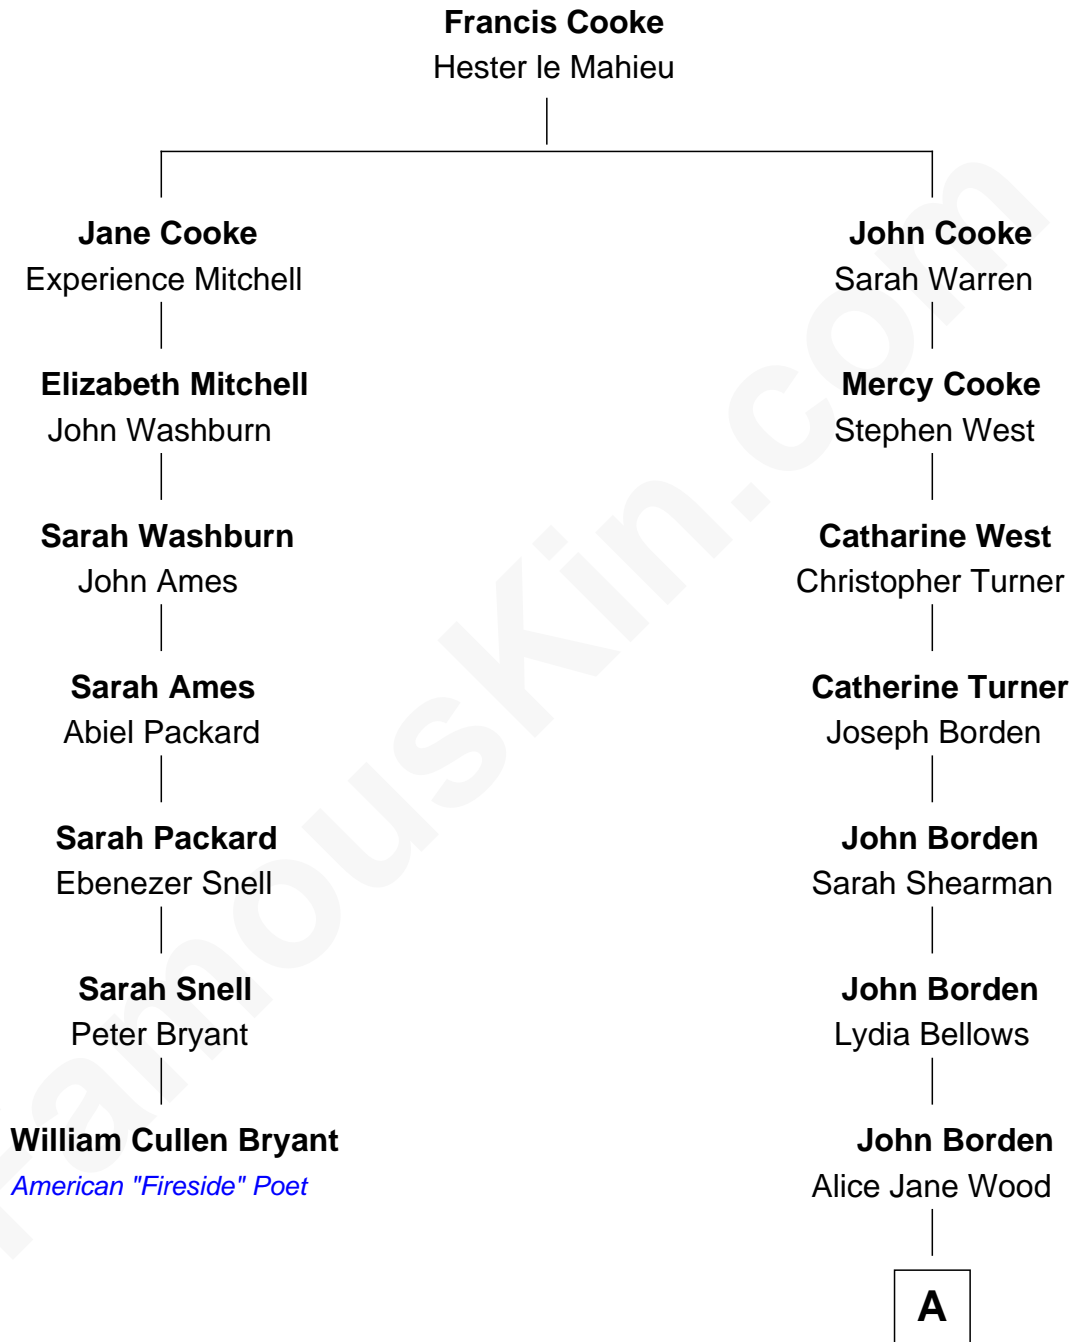

FamousKin.com
Relationship Chart of
William Cullen Bryant
American "Fireside" Poet

6th cousin 4 times removed of

Adlai Stevenson III
U.S. Senator from Illinois

A

William Borden
Mary DeGama Whiting

John Borden
Ellen Wallace Waller

Ellen Borden
Adlai Ewing Stevenson

Adlai Stevenson III
U.S. Senator from Illinois

FamousKin.com