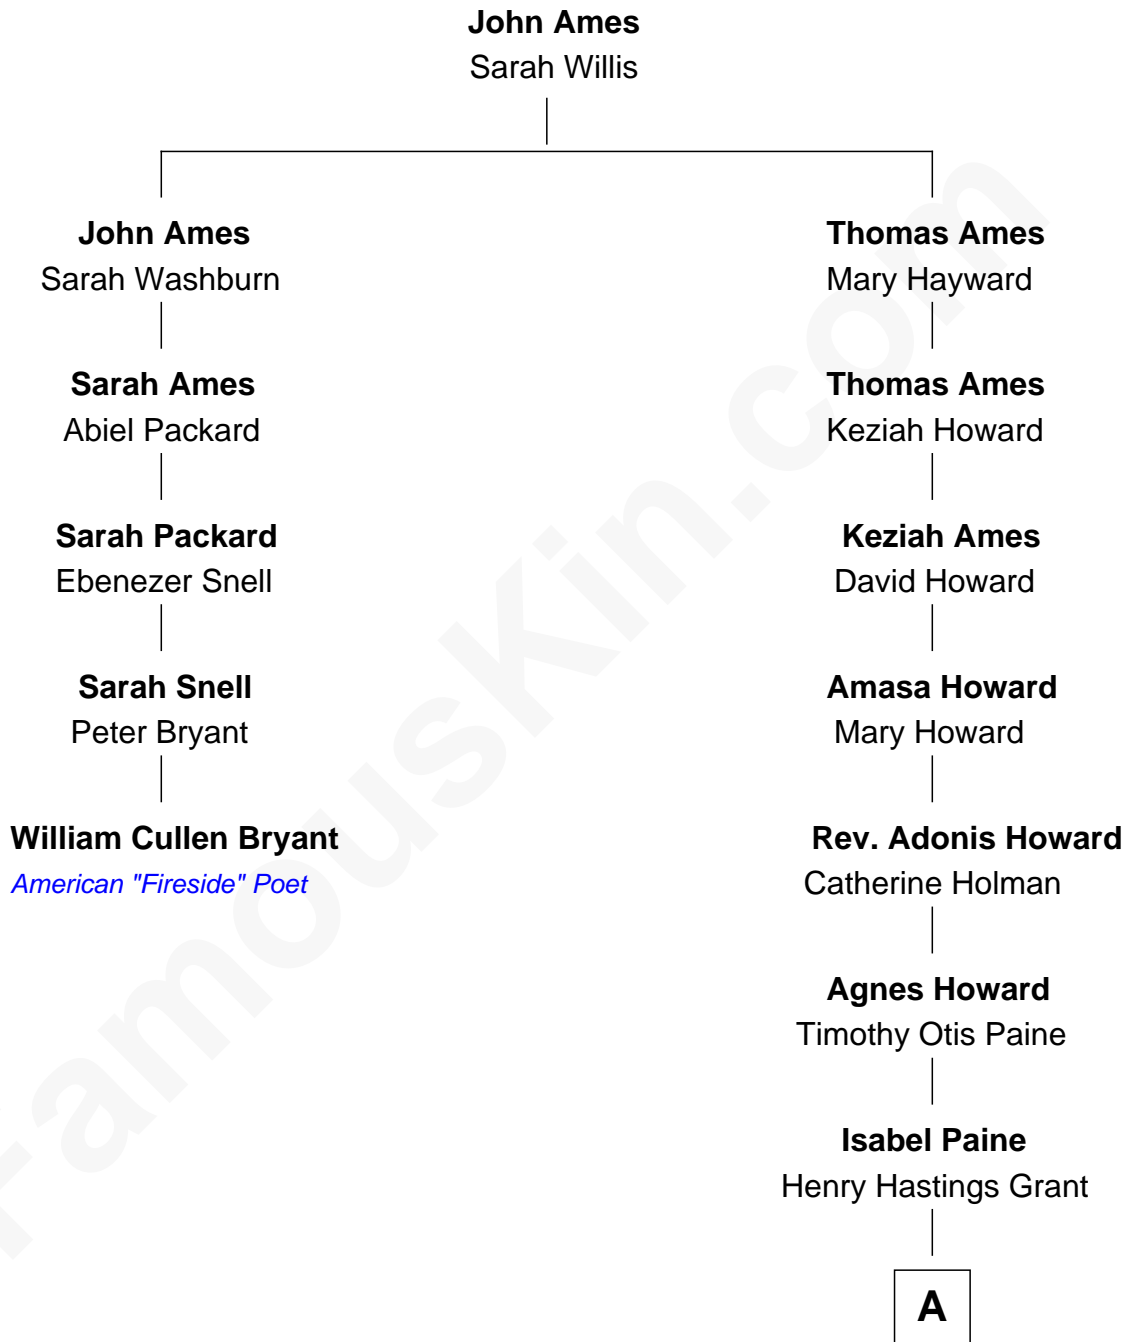

FamousKin.com
Relationship Chart of
William Cullen Bryant
American "Fireside" Poet

4th cousin 5 times removed of
Amy Grant
Christian/Pop Singer and Songwriter

A

—
Otis Paine Grant

Mizella Burton

—
Dr. Burton Paine Grant

Gloria Dean Napier

—
Amy Grant

Christian/Pop Singer and Songwriter