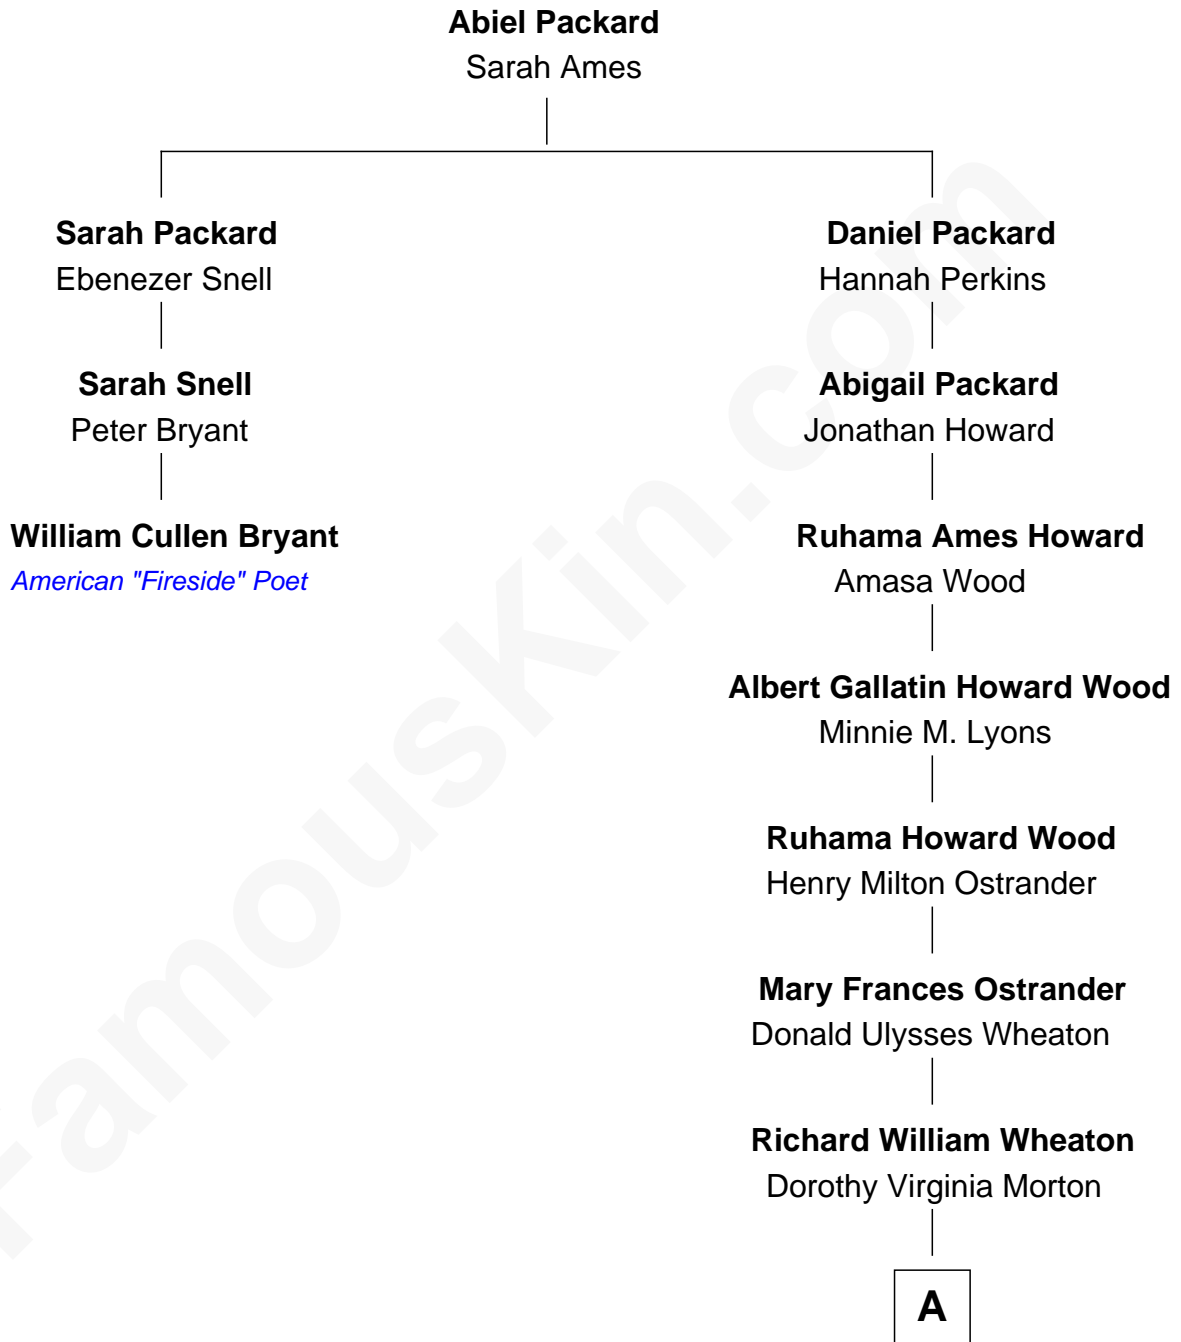

FamousKin.com
Relationship Chart of
William Cullen Bryant
American "Fireside" Poet

2nd cousin 6 times removed of

Wil Wheaton
TV and Movie Actor

A

Richard William Wheaton

Debra Nordean O'Connor

Wil Wheaton

TV and Movie Actor

FamousKin.com