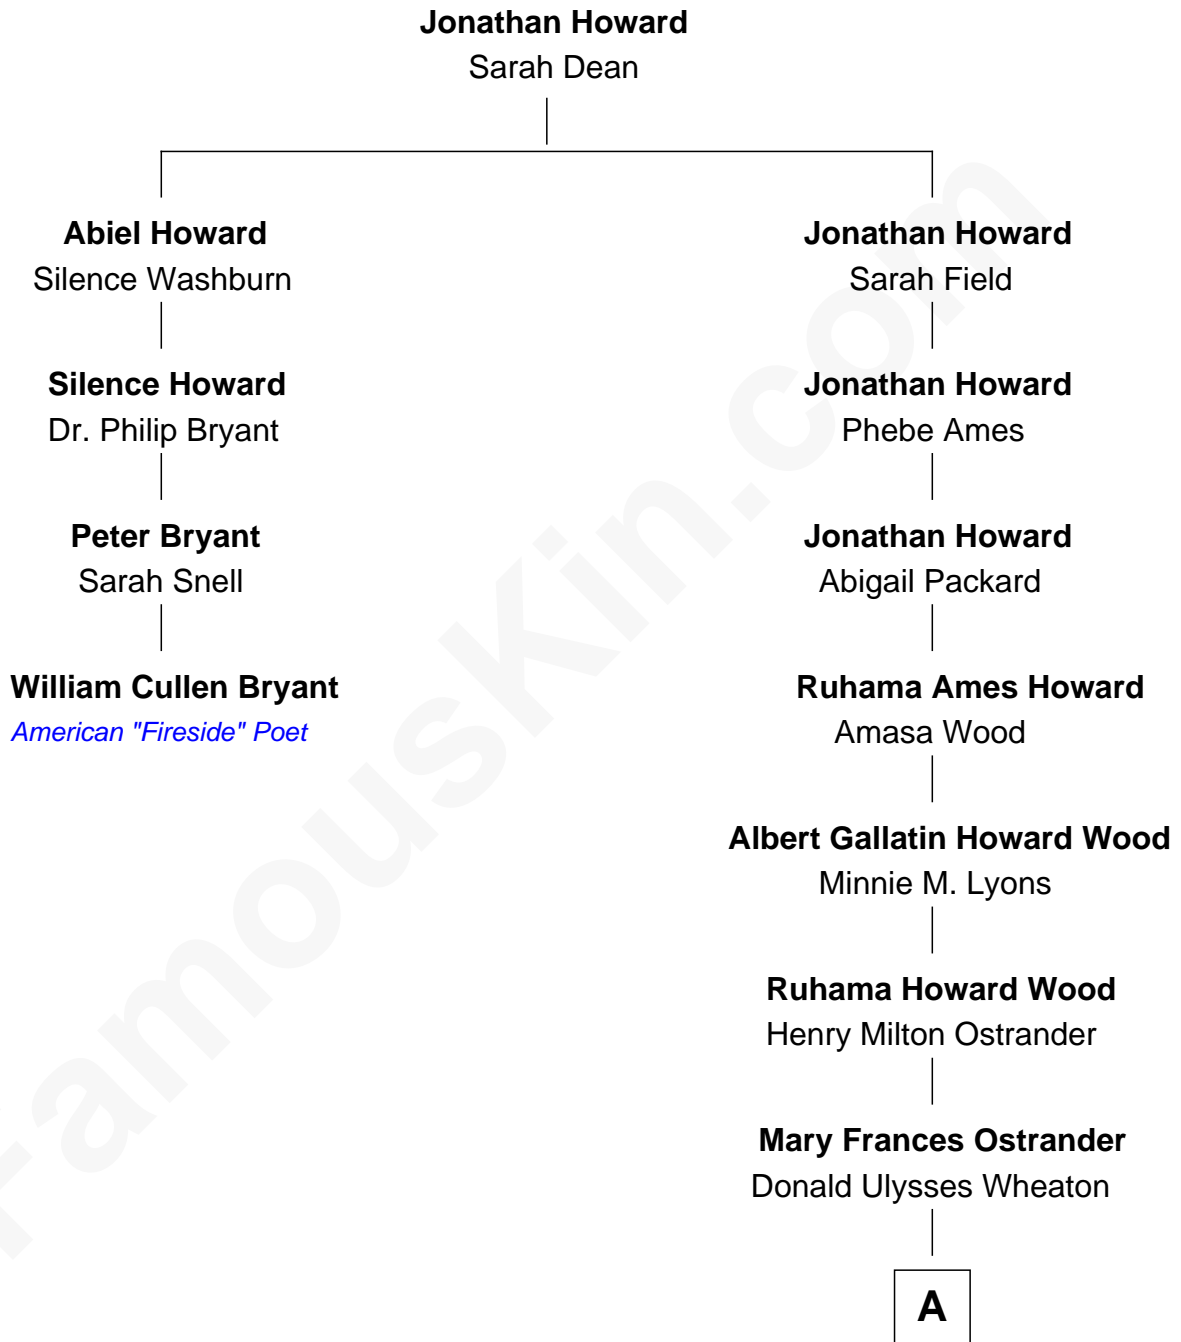

## Relationship Chart of

### William Cullen Bryant

American "Fireside" Poet

3rd cousin 6 times removed of

**Wil Wheaton**  
TV and Movie Actor

A

Richard William Wheaton

Dorothy Virginia Morton

Richard William Wheaton