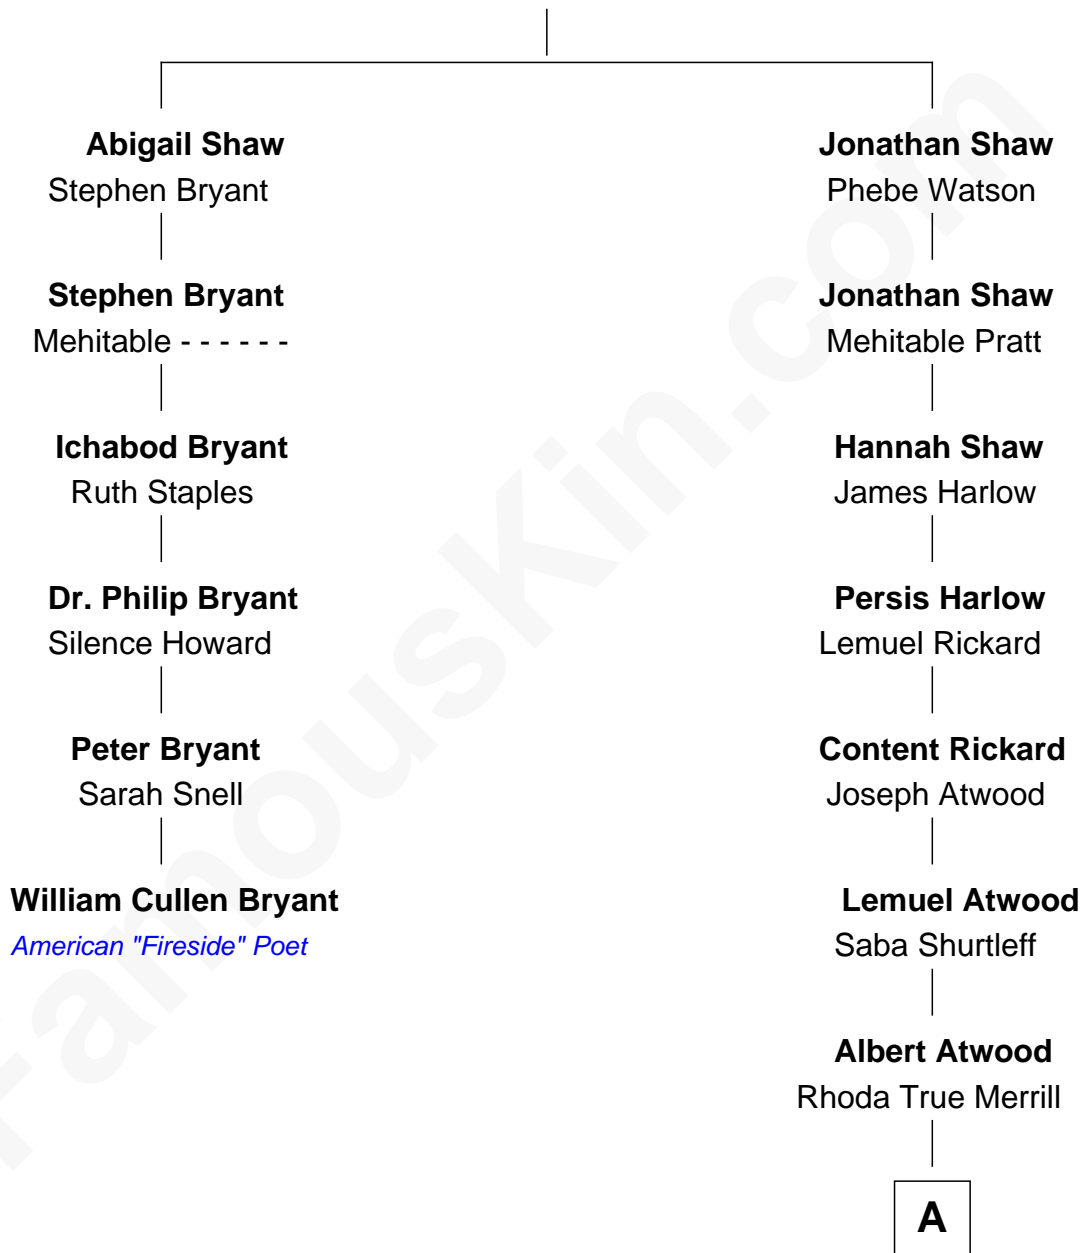

FamousKin.com
Relationship Chart of
William Cullen Bryant
American "Fireside" Poet

5th cousin 6 times removed of

Dave Cowens
NBA Hall of Famer

John Shaw

A

Thomas Albert Atwood

Priscilla Ann Kelly

Charles Albert Atwood