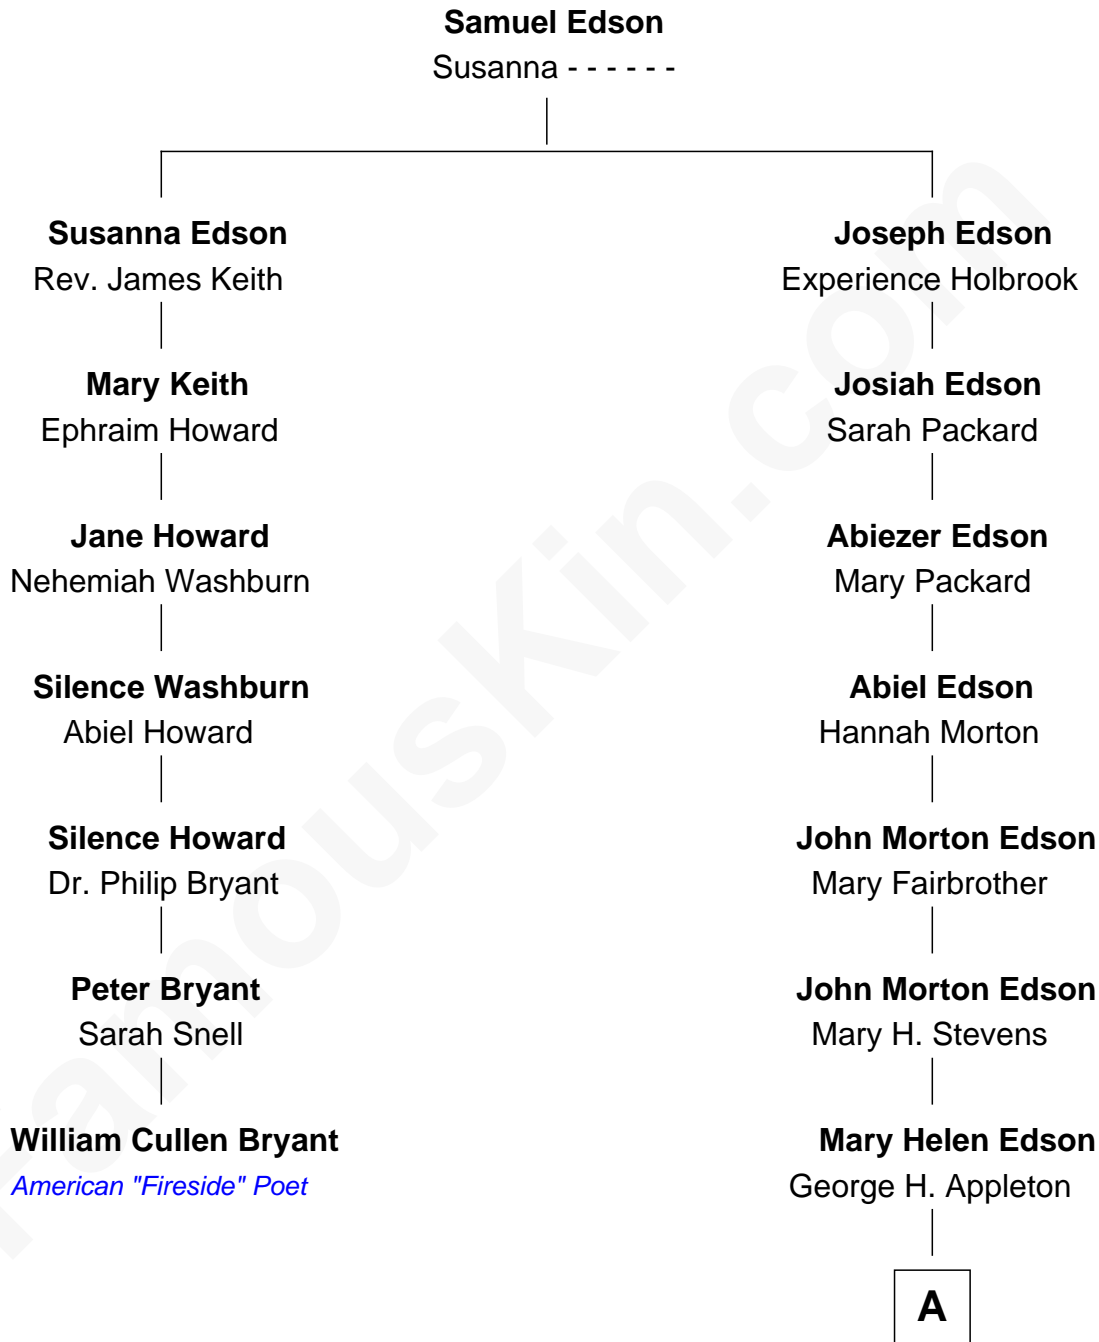

FamousKin.com Relationship Chart of

William Cullen Bryant
American "Fireside" Poet

6th cousin 4 times removed of

Marie-Chantal Miller
Crown Princess of Greece

A

Blanche Louise Appleton

Ellis John Springer Miller