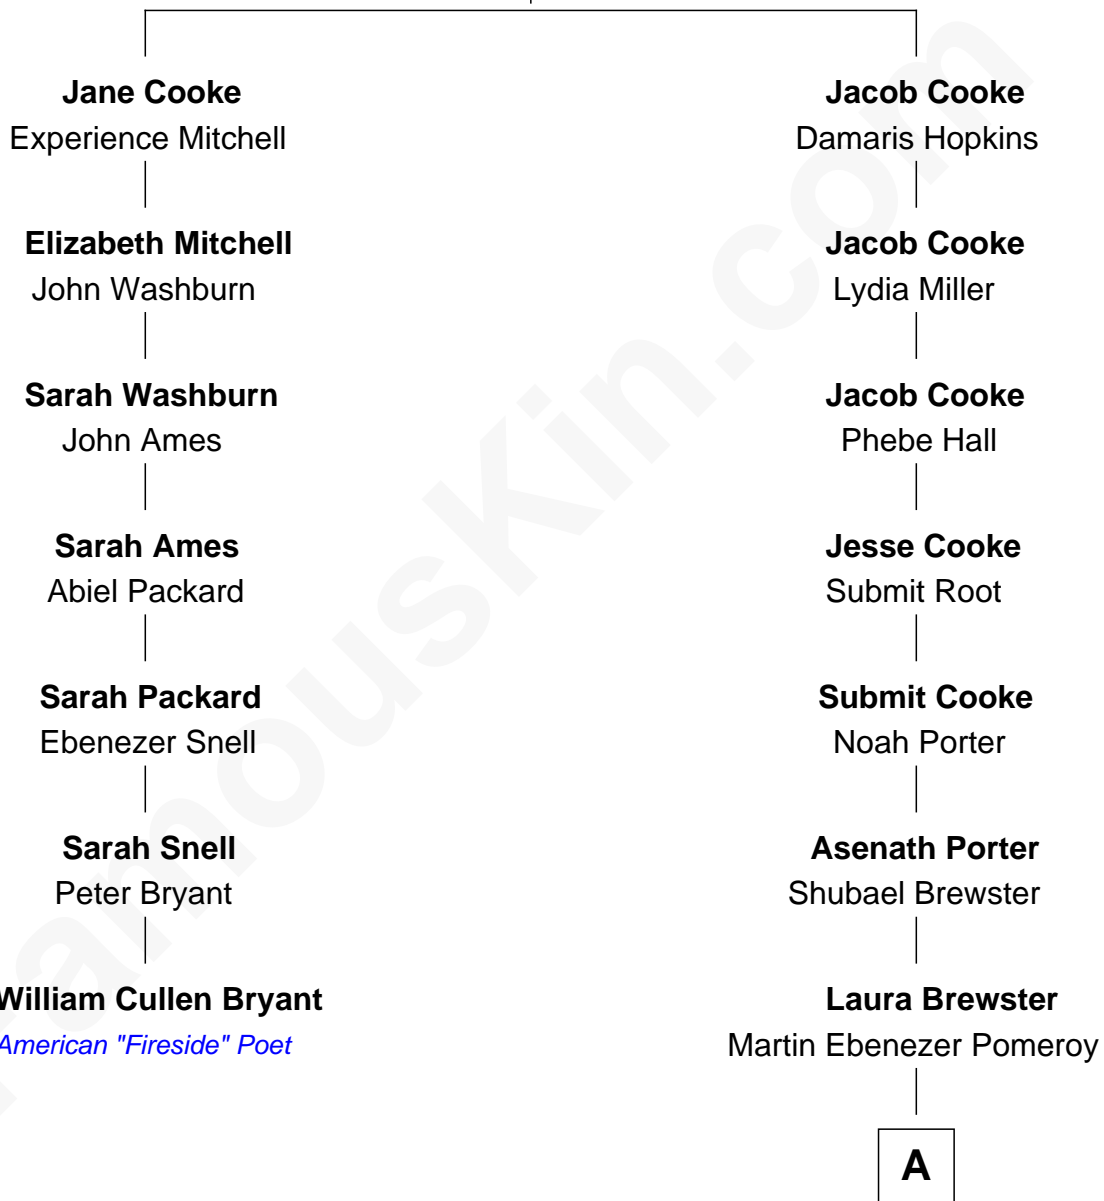

FamousKin.com
Relationship Chart of
William Cullen Bryant
American "Fireside" Poet

6th cousin 4 times removed of
Brewster H. Shaw
NASA Astronaut

Francis Cooke
 Hester le Mahieu

A

Charles Burton Pomeroy

Sophia Webber

Adelle Pomeroy

John Thomas Shaw

Brewster Hopkinson Shaw

Leone Marguerite Lee

Brewster H. Shaw

NASA Astronaut