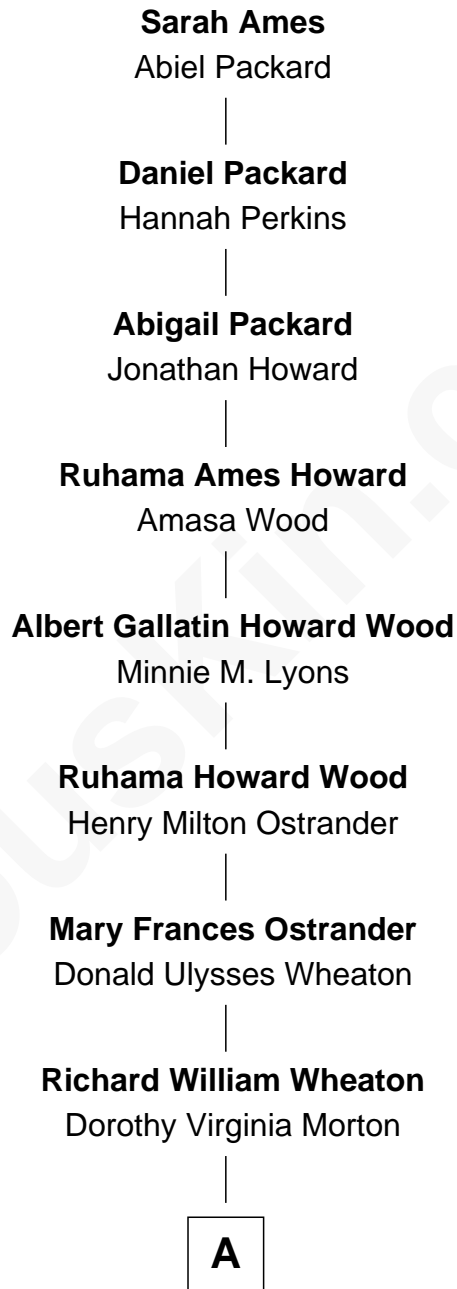

# FamousKin.com Relationship Chart of

**Sarah Ames**

(1702/03 - 1770)

7th Great-grandmother of

**Wil Wheaton**

*TV and Movie Actor*

**A**

Richard William Wheaton  
Debra Nordean O'Connor

**Wil Wheaton**  
*TV and Movie Actor*

FamousKin.com