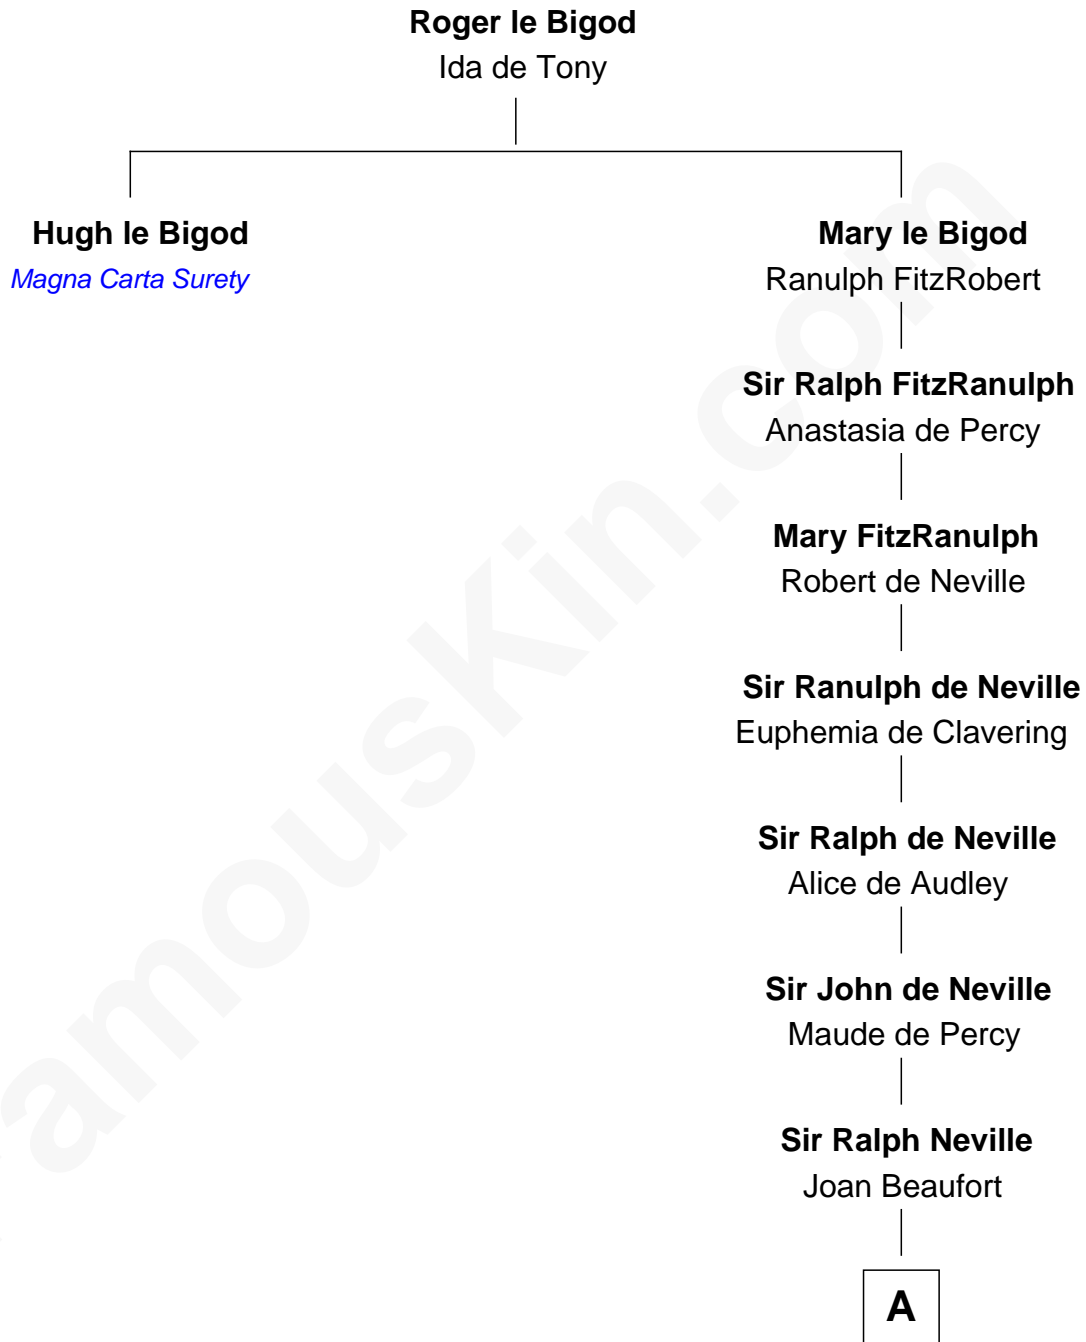

FamousKin.com Relationship Chart of

Hugh le Bigod

Magna Carta Surety

17th great-granduncle of

James C. Jones

10th Governor of Tennessee

A

Cecily Neville
Sir Richard Plantagenet

Anne of York
Sir Thomas St. Leger

Anne St. Leger
Sir George Manners

Margaret Manners
Sir Henry Strangways

Sir Giles Strangways
Joan Wadham

John Strangways
Dorothy Thynne

Grace Strangways
Edmund Chamberlayne